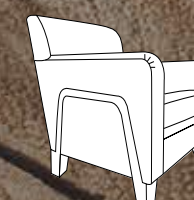

FRAME GUARANTEE
10 YEAR
 GOLD CURE SEAT CUSHION GUARANTEE

ARIES

Cookes | LIFE well furnished

2 Seater sofa in fabric 3617, small scatter cushions in 3640, antique ash feet. 3 Corner 3 (Group 1) in fabric 3618, large scatter cushions in 3020, small scatters in 3640, antique ash feet. Accent chair in fabric 3640, antique ash legs. Legged ottoman in fabric 3020, antique ash legs.

Grand sofa
 H 970mm
 W 2300mm
 D 990mm

3 seater sofa
 H 970mm
 W 2070 mm
 D 990mm

2 seater sofa
 H 970mm
 W 1860 mm
 D 990mm

Snuggler
 H 970mm
 W 1420 mm
 D 990mm

Chair
 H 970mm
 W 1060 mm
 D 940mm

Accent chair
 H 870mm
 W 740 mm
 D 840mm