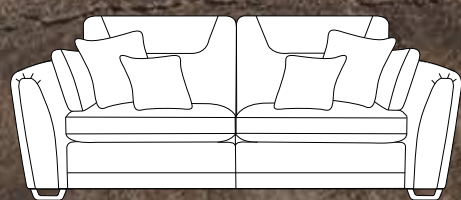

FRAME GUARANTEE
10 YEAR
 GOLD CURE SEAT CUSHION GUARANTEE

ARIES

Cookes | LIFE well furnished

2 Seater sofa in fabric 3617, small scatter cushions in 3640, antique ash feet. 3 Corner 3 (Group 1) in fabric 3618, large scatter cushions in 3020, small scatters in 3640, antique ash feet. Accent chair in fabric 3640, antique ash legs. Legged ottoman in fabric 3020, antique ash legs.

Grand sofa
 H 970mm
 W 2300mm
 D 990mm

3 seater sofa
 H 970mm
 W 2070 mm
 D 990mm

2 seater sofa
 H 970mm
 W 1860 mm
 D 990mm

Snuggler
 H 970mm
 W 1420 mm
 D 990mm

Chair
 H 970mm
 W 1060 mm
 D 940mm

Accent chair
 H 870mm
 W 740 mm
 D 840mm