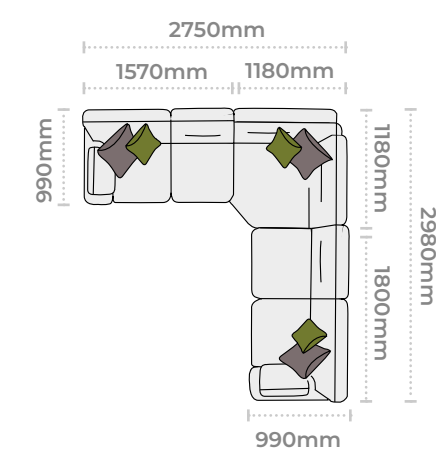

Grand sofa
 H 970mm
 W 2300mm
 D 990mm

3 seater sofa
 H 970mm
 W 2070 mm
 D 990mm

2 seater sofa
 H 970mm
 W 1860 mm
 D 990mm

Snuggler
 H 970mm
 W 1420 mm
 D 990mm

Chair
 H 970mm
 W 1060 mm
 D 940mm

Accent chair
 H 870mm
 W 740 mm
 D 840mm

Legged Ottoman
 H 400mm
 W 1000mm
 D 570 mm

Storage Stool
 H 410 mm
 W 640 mm
 D 580 mm

Footstool
 H 380 mm
 W 640 mm
 D 580 mm

Supplied on glides

Accent chair in fabric 3365, antique ash legs. 1 Corner 3 RHF (Group 5) in fabric 3888, large scatter cushions in 3125, small scatter cushions in 3365, antique ash feet. Legged ottoman in fabric 3125, antique ash legs.

CORNER GROUP OPTIONS

Group 1
(3 Corner 3)

Group 2
(3 Corner 2 LHF)

Group 3
(2 Corner 3 RHF)

Group 4
(3 Corner 1 LHF)

Group 5
(1 Corner 3 RHF)

Group 6
(2 Corner 2)

Group 7
(2 Corner 1 LHF)