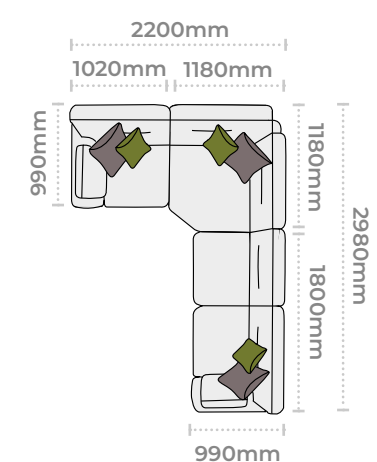

Grand sofa
 H 970mm
 W 2300mm
 D 990mm

3 seater sofa
 H 970mm
 W 2070 mm
 D 990mm

2 seater sofa
 H 970mm
 W 1860 mm
 D 990mm

Snuggler
 H 970mm
 W 1420 mm
 D 990mm

Chair
 H 970mm
 W 1060 mm
 D 940mm

Accent chair
 H 870mm
 W 740 mm
 D 840mm

Legged Ottoman
 H 400mm
 W 1000mm
 D 570 mm

Storage Stool
 H 410 mm
 W 640 mm
 D 580 mm

Footstool
 H 380 mm
 W 640 mm
 D 580 mm

Supplied on glides

Accent chair in fabric 3365, antique ash legs. 1 Corner 3 RHF (Group 5) in fabric 3888, large scatter cushions in 3125, small scatter cushions in 3365, antique ash feet. Legged ottoman in fabric 3125, antique ash legs.

CORNER GROUP OPTIONS

Group 1
(3 Corner 3)

Group 2
(3 Corner 2 LHF)

Group 3
(2 Corner 3 RHF)

Group 4
(3 Corner 1 LHF)

Group 5
(1 Corner 3 RHF)

Group 6
(2 Corner 2)

Group 7
(2 Corner 1 LHF)