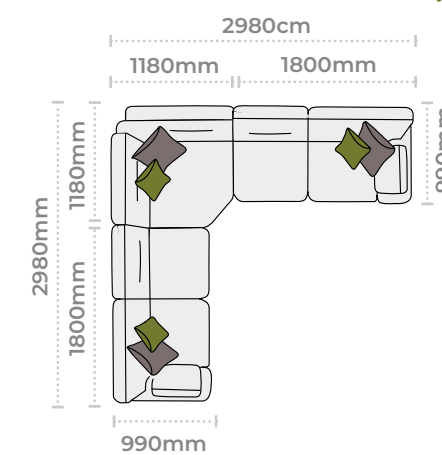

Grand sofa
 H 970mm
 W 2300mm
 D 990mm

3 seater sofa
 H 970mm
 W 2070 mm
 D 990mm

2 seater sofa
 H 970mm
 W 1860 mm
 D 990mm

Snuggler
 H 970mm
 W 1420 mm
 D 990mm

Chair
 H 970mm
 W 1060 mm
 D 940mm

Accent chair
 H 870mm
 W 740 mm
 D 840mm

Legged Ottoman
 H 400mm
 W 1000mm
 D 570 mm

Storage Stool
 H 410 mm
 W 640 mm
 D 580 mm

Footstool
 H 380 mm
 W 640 mm
 D 580 mm

Supplied on glides

Accent chair in fabric 3365, antique ash legs. 1 Corner 3 RHF (Group 5) in fabric 3888, large scatter cushions in 3125, small scatter cushions in 3365, antique ash feet. Legged ottoman in fabric 3125, antique ash legs.

CORNER GROUP OPTIONS

Group 1
(3 Corner 3)

Group 2
(3 Corner 2 LHF)

Group 3
(2 Corner 3 RHF)

Group 4
(3 Corner 1 LHF)

Group 5
(1 Corner 3 RHF)

Group 6
(2 Corner 2)

Group 7
(2 Corner 1 LHF)