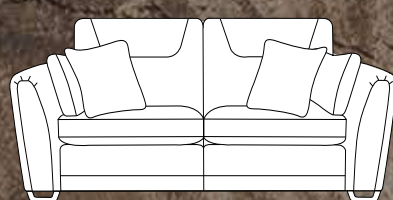

FRAME GUARANTEE
10 YEAR
 GOLD CURE SEAT CUSHION GUARANTEE

ARIES

Cookes | LIFE well furnished

2 Seater sofa in fabric 3617, small scatter cushions in 3640, antique ash feet. 3 Corner 3 (Group 1) in fabric 3618, large scatter cushions in 3020, small scatters in 3640, antique ash feet. Accent chair in fabric 3640, antique ash legs. Legged ottoman in fabric 3020, antique ash legs.

Grand sofa
 H 970mm
 W 2300mm
 D 990mm

3 seater sofa
 H 970mm
 W 2070 mm
 D 990mm

2 seater sofa
 H 970mm
 W 1860 mm
 D 990mm

Snuggler
 H 970mm
 W 1420 mm
 D 990mm

Chair
 H 970mm
 W 1060 mm
 D 940mm

Accent chair
 H 870mm
 W 740 mm
 D 840mm