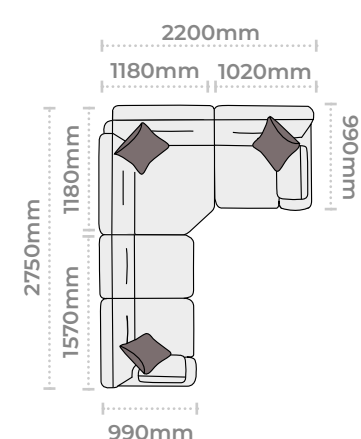

Grand sofa
 H 970mm
 W 2300mm
 D 990mm

3 seater sofa
 H 970mm
 W 2070 mm
 D 990mm

2 seater sofa
 H 970mm
 W 1860 mm
 D 990mm

Snuggler
 H 970mm
 W 1420 mm
 D 990mm

Chair
 H 970mm
 W 1060 mm
 D 940mm

Accent chair
 H 870mm
 W 740 mm
 D 840mm

Legged Ottoman
 H 400mm
 W 1000mm
 D 570 mm

Storage Stool
 H 410 mm
 W 640 mm
 D 580 mm

Footstool
 H 380 mm
 W 640 mm
 D 580 mm

Supplied on glides

Accent chair in fabric 3365, antique ash legs. 1 Corner 3 RHF (Group 5) in fabric 3888, large scatter cushions in 3125, small scatter cushions in 3365, antique ash feet. Legged ottoman in fabric 3125, antique ash legs.

CORNER GROUP OPTIONS

Group 1
(3 Corner 3)

Group 2
(3 Corner 2 LHF)

Group 3
(2 Corner 3 RHF)

Group 4
(3 Corner 1 LHF)

Group 5
(1 Corner 3 RHF)

Group 6
(2 Corner 2)

Group 7
(2 Corner 1 LHF)