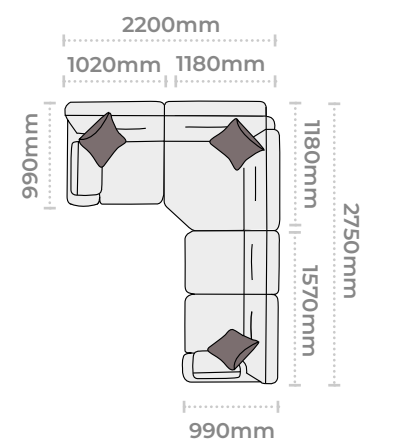

Group 8
(1 Corner 2 RHF)