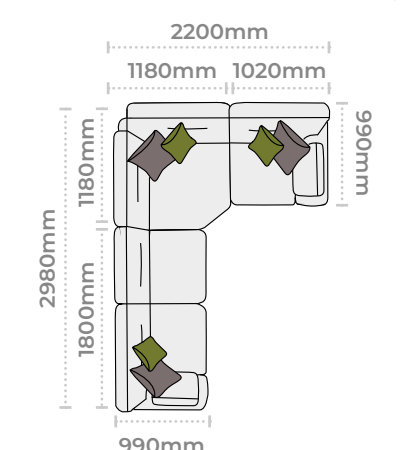

Grand sofa
 H 970mm
 W 2300mm
 D 990mm

3 seater sofa
 H 970mm
 W 2070 mm
 D 990mm

2 seater sofa
 H 970mm
 W 1860 mm
 D 990mm

Snuggler
 H 970mm
 W 1420 mm
 D 990mm

Chair
 H 970mm
 W 1060 mm
 D 940mm

Accent chair
 H 870mm
 W 740 mm
 D 840mm

Legged Ottoman
 H 400mm
 W 1000mm
 D 570 mm

Storage Stool
 H 410 mm
 W 640 mm
 D 580 mm

Footstool
 H 380 mm
 W 640 mm
 D 580 mm

Supplied on glides

Accent chair in fabric 3365, antique ash legs. 1 Corner 3 RHF (Group 5) in fabric 3888, large scatter cushions in 3125, small scatter cushions in 3365, antique ash feet. Legged ottoman in fabric 3125, antique ash legs.

CORNER GROUP OPTIONS

Group 1
(3 Corner 3)

Group 2
(3 Corner 2 LHF)

Group 3
(2 Corner 3 RHF)

Group 4
(3 Corner 1 LHF)

Group 5
(1 Corner 3 RHF)

Group 6
(2 Corner 2)

Group 7
(2 Corner 1 LHF)