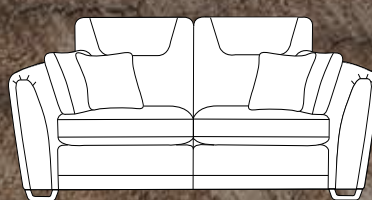

FRAME GUARANTEE
10 YEAR
 GOLD CURE SEAT CUSHION GUARANTEE

ARIES

Cookes | LIFE well furnished

2 Seater sofa in fabric 3617, small scatter cushions in 3640, antique ash feet. 3 Corner 3 (Group 1) in fabric 3618, large scatter cushions in 3020, small scatters in 3640, antique ash feet. Accent chair in fabric 3640, antique ash legs. Legged ottoman in fabric 3020, antique ash legs.

Grand sofa
 H 970mm
 W 2300mm
 D 990mm

3 seater sofa
 H 970mm
 W 2070 mm
 D 990mm

2 seater sofa
 H 970mm
 W 1860 mm
 D 990mm

Snuggler
 H 970mm
 W 1420 mm
 D 990mm

Chair
 H 970mm
 W 1060 mm
 D 940mm

Accent chair
 H 870mm
 W 740 mm
 D 840mm