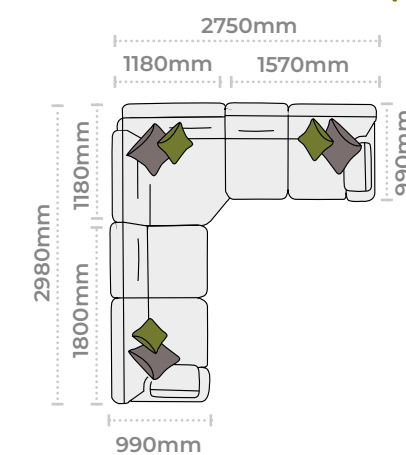

Grand sofa
 H 970mm
 W 2300mm
 D 990mm

3 seater sofa
 H 970mm
 W 2070 mm
 D 990mm

2 seater sofa
 H 970mm
 W 1860 mm
 D 990mm

Snuggler
 H 970mm
 W 1420 mm
 D 990mm

Chair
 H 970mm
 W 1060 mm
 D 940mm

Accent chair
 H 870mm
 W 740 mm
 D 840mm

Legged Ottoman
 H 400mm
 W 1000mm
 D 570 mm

Storage Stool
 H 410 mm
 W 640 mm
 D 580 mm

Footstool
 H 380 mm
 W 640 mm
 D 580 mm

Supplied on glides

Accent chair in fabric 3365, antique ash legs. 1 Corner 3 RHF (Group 5) in fabric 3888, large scatter cushions in 3125, small scatter cushions in 3365, antique ash feet. Legged ottoman in fabric 3125, antique ash legs.

CORNER GROUP OPTIONS

Group 1
(3 Corner 3)

Group 2
(3 Corner 2 LHF)

Group 3
(2 Corner 3 RHF)

Group 4
(3 Corner 1 LHF)

Group 5
(1 Corner 3 RHF)

Group 6
(2 Corner 2)

Group 7
(2 Corner 1 LHF)