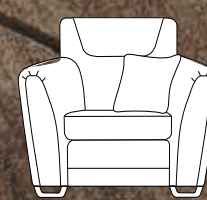

FRAME GUARANTEE
10 YEAR
 GOLD CURE SEAT CUSHION GUARANTEE

ARIES

Cookes | LIFE well furnished

2 Seater sofa in fabric 3617, small scatter cushions in 3640, antique ash feet. 3 Corner 3 (Group 1) in fabric 3618, large scatter cushions in 3020, small scatters in 3640, antique ash feet. Accent chair in fabric 3640, antique ash legs. Legged ottoman in fabric 3020, antique ash legs.

Grand sofa
 H 970mm
 W 2300mm
 D 990mm

3 seater sofa
 H 970mm
 W 2070 mm
 D 990mm

2 seater sofa
 H 970mm
 W 1860 mm
 D 990mm

Snuggler
 H 970mm
 W 1420 mm
 D 990mm

Chair
 H 970mm
 W 1060 mm
 D 940mm

Accent chair
 H 870mm
 W 740 mm
 D 840mm