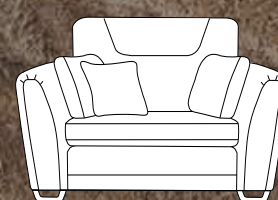

FRAME GUARANTEE
10 YEAR
 GOLD CURE SEAT CUSHION GUARANTEE

ARIES

Cookes | LIFE well furnished

2 Seater sofa in fabric 3617, small scatter cushions in 3640, antique ash feet. 3 Corner 3 (Group 1) in fabric 3618, large scatter cushions in 3020, small scatters in 3640, antique ash feet. Accent chair in fabric 3640, antique ash legs. Legged ottoman in fabric 3020, antique ash legs.

Grand sofa
 H 970mm
 W 2300mm
 D 990mm

3 seater sofa
 H 970mm
 W 2070 mm
 D 990mm

2 seater sofa
 H 970mm
 W 1860 mm
 D 990mm

Snuggler
 H 970mm
 W 1420 mm
 D 990mm

Chair
 H 970mm
 W 1060 mm
 D 940mm

Accent chair
 H 870mm
 W 740 mm
 D 840mm