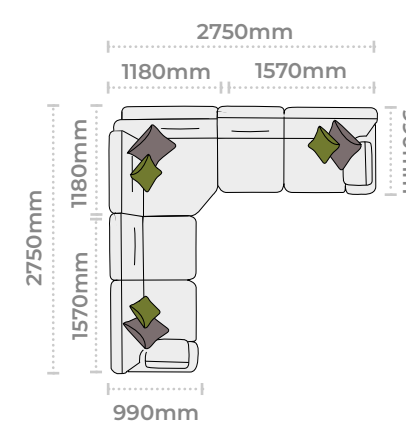

Grand sofa
 H 970mm
 W 2300mm
 D 990mm

3 seater sofa
 H 970mm
 W 2070 mm
 D 990mm

2 seater sofa
 H 970mm
 W 1860 mm
 D 990mm

Snuggler
 H 970mm
 W 1420 mm
 D 990mm

Chair
 H 970mm
 W 1060 mm
 D 940mm

Accent chair
 H 870mm
 W 740 mm
 D 840mm

Legged Ottoman
 H 400mm
 W 1000mm
 D 570 mm

Storage Stool
 H 410 mm
 W 640 mm
 D 580 mm

Footstool
 H 380 mm
 W 640 mm
 D 580 mm

Supplied on glides

Accent chair in fabric 3365, antique ash legs. 1 Corner 3 RHF (Group 5) in fabric 3888, large scatter cushions in 3125, small scatter cushions in 3365, antique ash feet. Legged ottoman in fabric 3125, antique ash legs.

CORNER GROUP OPTIONS

Group 1
(3 Corner 3)

Group 2
(3 Corner 2 LHF)

Group 3
(2 Corner 3 RHF)

Group 4
(3 Corner 1 LHF)

Group 5
(1 Corner 3 RHF)

Group 6
(2 Corner 2)

Group 7
(2 Corner 1 LHF)