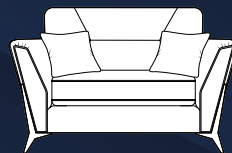

Cookes | LIFE well furnished

ATHENA

Grand sofa in fabric 1592, large scatter cushions in 1072, small scatter cushions in 0093, brushed gold legs.

*Chair arm height 50mm lower than the sofa arm height

Grand sofa
H 960mm
W 2280mm
D 1000mm

3 seater sofa
H 960mm
W 2050mm
D 1000mm

2 seater sofa
H 960mm
W 1840mm
D 1000mm

Snuggler
H 960mm
W 1400mm
D 1000mm

Chair*
H 940mm
W 1000mm
D 960mm

Accent chair
H 880mm
W 900mm
D 840mm

Legged Ottoman
H 400mm
W 1000mm
D 570mm

Storage stool
H 410mm
W 640mm
D 580mm

Footstool
H 380mm
W 640mm
D 580mm

(supplied on glides)

All copyright, design right and other intellectual property rights in our designs and products (and in the images, text and design of this artwork) are and will remain the property of Alstons. (Any infringement of these rights will be pursued vigorously). We reserve the right to make alterations without prior notice for product improvement. Photographs are for guide purposes only and are as accurate as printing processes allow. All dimensions are approximate.