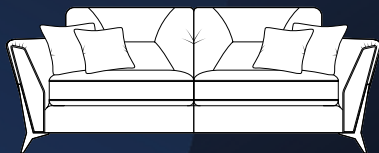

Cookes | LIFE well furnished

ATHENA

Grand sofa in fabric 1592, large scatter cushions in 1072, small scatter cushions in 0093, brushed gold legs.

*Chair arm height 50mm lower than the sofa arm height

Grand sofa
H 960mm
W 2280mm
D 1000mm

3 seater sofa
H 960mm
W 2050mm
D 1000mm

2 seater sofa
H 960mm
W 1840mm
D 1000mm

Snuggler
H 960mm
W 1400mm
D 1000mm

Chair*
H 940mm
W 1000mm
D 960mm

Accent chair
H 880mm
W 900mm
D 840mm

Legged Ottoman
H 400mm
W 1000mm
D 570mm

Storage stool
H 410mm
W 640mm
D 580mm

Footstool
H 380mm
W 640mm
D 580mm

(supplied on glides)

All copyright, design right and other intellectual property rights in our designs and products (and in the images, text and design of this artwork) are and will remain the property of Alstons. (Any infringement of these rights will be pursued vigorously). We reserve the right to make alterations without prior notice for product improvement. Photographs are for guide purposes only and are as accurate as printing processes allow. All dimensions are approximate.