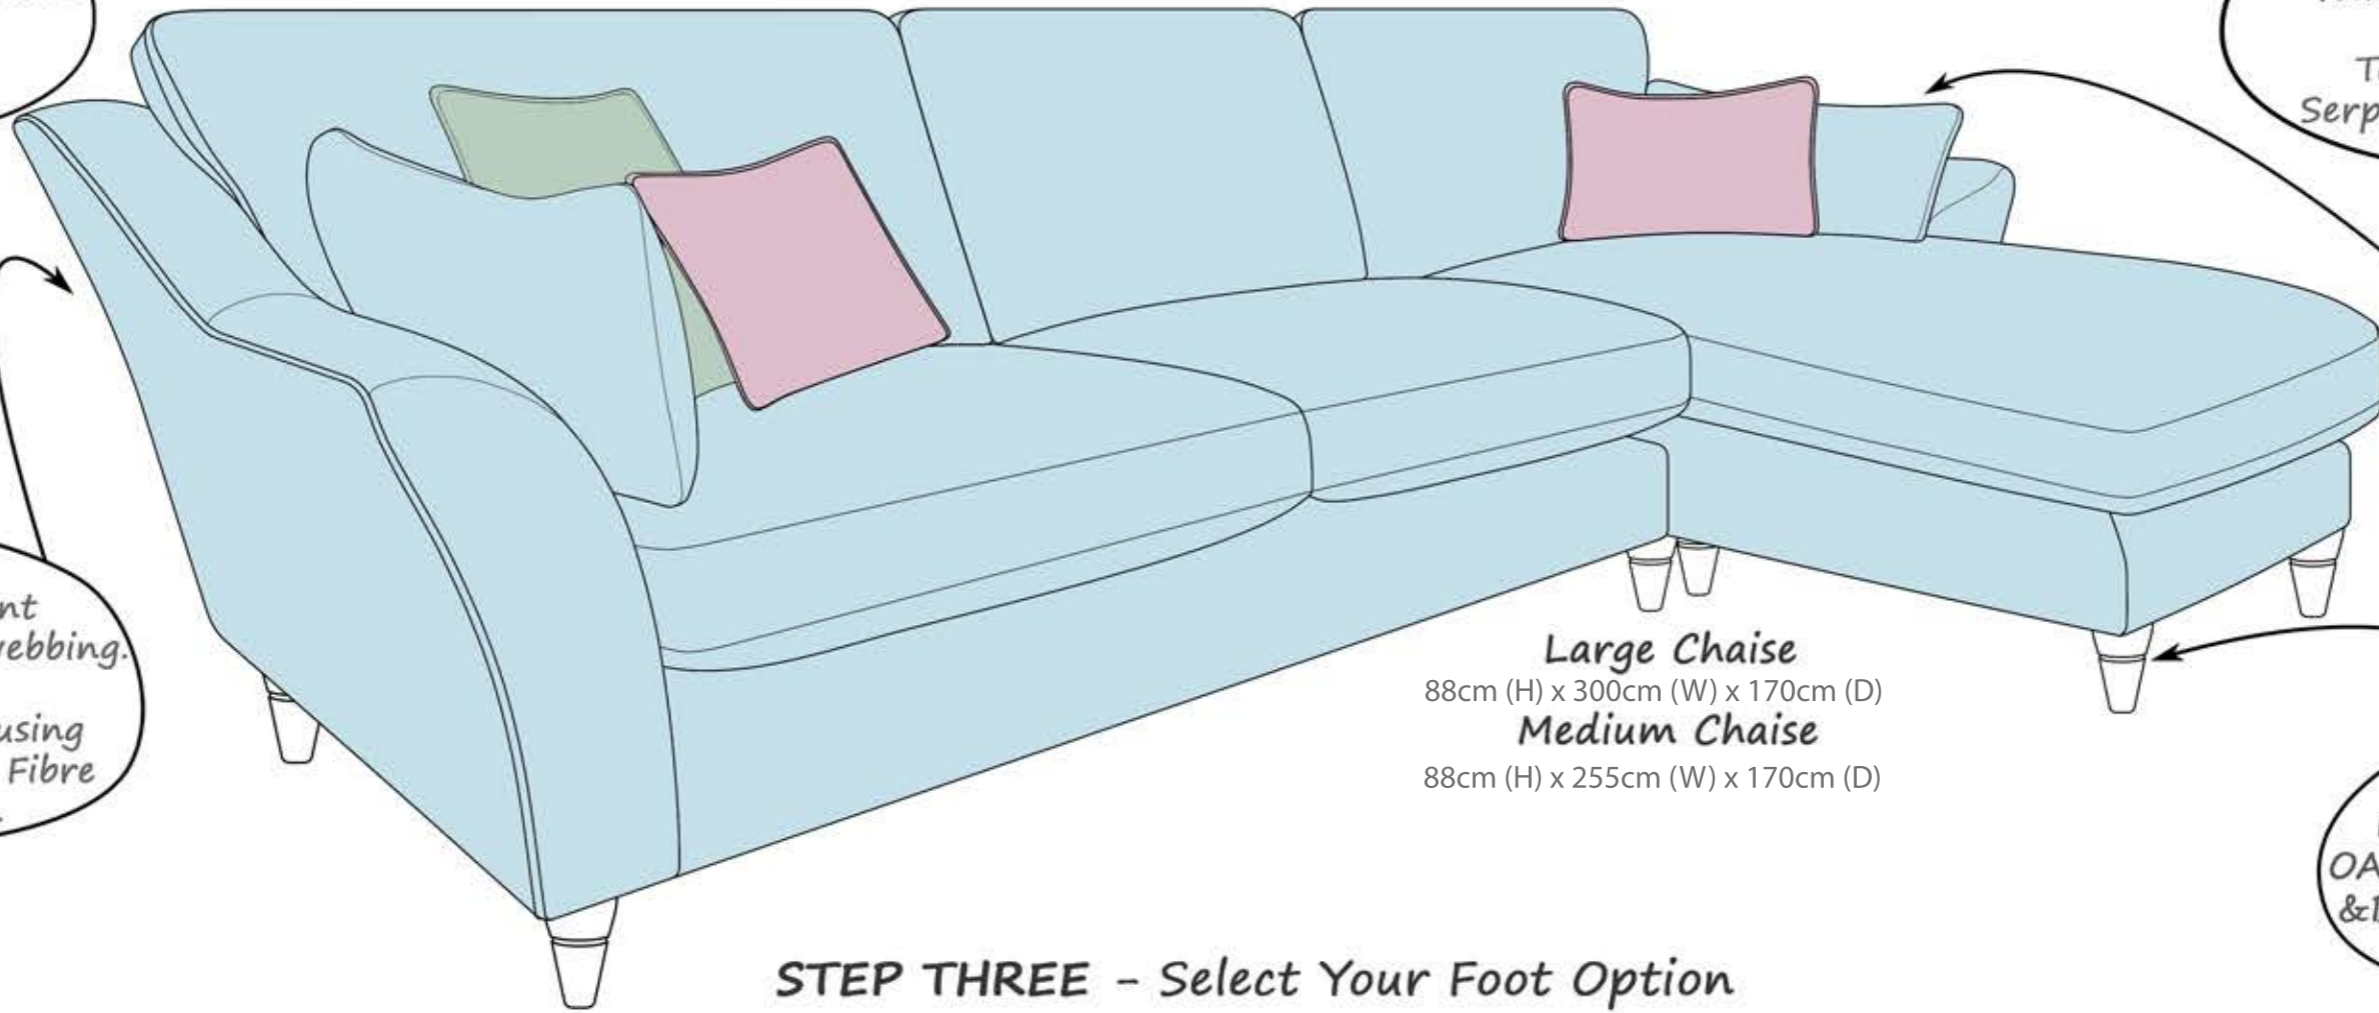

Cookes | LIFE well furnished

STEP ONE - Choose Your Sofa Size

LUNA

4 Seater Split Sofa
(Split-Frame Option Only)
88cm (H) x 245cm (W) x 100 cm (D)

3 Seater Sofa
(Split-Frame Option Available)
88cm (H) x 215cm (W) x 100cm (D)

STEP TWO - Select Your Fabrics & Co-ordinating Cushions

Hardwood frame
Hand-Crafted with Care.
10 Year Frame
Guarantee.

High quality resilient
foam seat cushions.
Tempered steel
Serpentine springing.

Feather filled
Scatters &
Bolsters.

Highly resilient
elasticated back webbing.
Cushions blown using
Spiral Conjugate Fibre
Technology.

Solid Hardwood
Feet In COUNTRY
OAK, FROSTED BIRCH
& BURNISHED BEECH
Finishes.

Large Chaise
88cm (H) x 300cm (W) x 170cm (D)
Medium Chaise
88cm (H) x 255cm (W) x 170cm (D)

STEP THREE - Select Your Foot Option

2 Seater Sofa
88cm (H) x 185cm (W) x 100 cm (D)

Snug
88cm (H) x 130cm (W) x 100 cm (D)

Chair
88cm (H) x 102cm (W) x 100 cm (D)