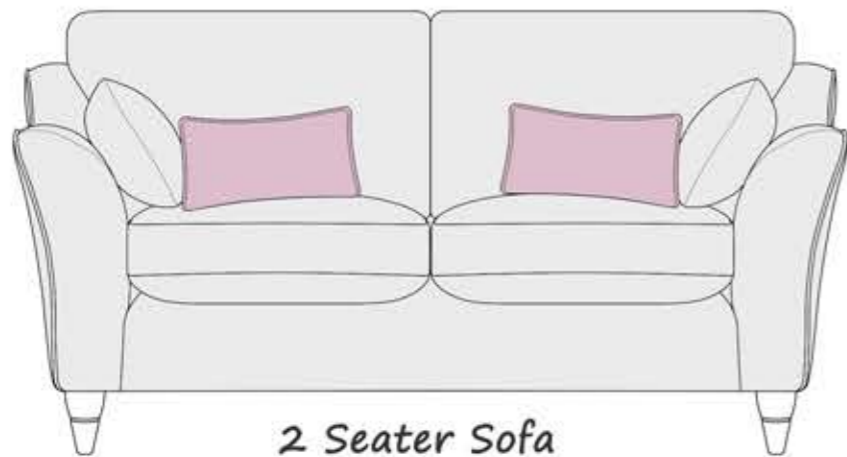

Cookes | LIFE well furnished

STEP ONE - Choose Your Sofa Size

LUNA

4 Seater Split Sofa
(Split-Frame Option Only)
88cm (H) x 245cm (W) x 100 cm (D)

3 Seater Sofa
(Split-Frame Option Available)
88cm (H) x 215cm (W) x 100cm (D)

STEP TWO - Select Your Fabrics & Co-ordinating Cushions

Hardwood frame
Hand-Crafted with Care.
10 Year Frame
Guarantee.

High quality resilient
foam seat cushions.
Tempered steel
Serpentine springing.

Feather filled
Scatters &
Bolsters.

Highly resilient
elasticated back webbing.
Cushions blown using
Spiral Conjugate Fibre
Technology.

Solid Hardwood
Feet In COUNTRY
OAK, FROSTED BIRCH
& BURNISHED BEECH
Finishes.

Large Chaise
88cm (H) x 300cm (W) x 170cm (D)
Medium Chaise
88cm (H) x 255cm (W) x 170cm (D)

STEP THREE - Select Your Foot Option

2 Seater Sofa
88cm (H) x 185cm (W) x 100 cm (D)

Snug
88cm (H) x 130cm (W) x 100 cm (D)

Chair
88cm (H) x 102cm (W) x 100 cm (D)