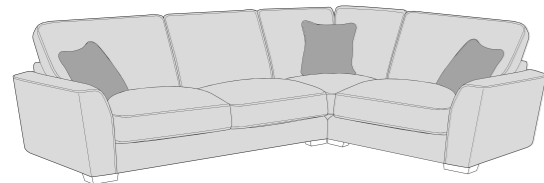

## STANDARD BACK

LH2, RFC, FST (L2, RFC, P) Group

FST, LFC, RH2 (P, LFC, R2) Group

L2S, RFC, FST (L2S, RFC, P) Group

FST, LFC, R2S (P, LFC, R2S) Group

LH2, COR, RH1 (L2, CO, R1) Group

LH1, COR, RH2 (L1, CO, R2) Group

L2S, COR, RH1 (L2S, CO, R1) Group

LH1, COR, R2S (L1, COR, R2S) Group

LH2, R2C (L2, R2C) Group

L2C, RH2 (L2C, R2) Group

LH2, COR, RH2 (L2, CO, R2) Group

LH1, COR, RH1 (L1, CO, R1) Group

ALU (AU)

4 Seater modular sofa (4MD)

3 Seater sofa (3ST)

2 Seater sofa (2ST)

Love chair (LOV)

Arm chair (1ST)

3 Seater Sofa Bed (3SB, 3DB)

(Available in Standard or Deluxe)

2 Seater Sofa Bed (2SB, 2DB)

(Available in Standard or Deluxe)

Chair Sofa Bed (1SB, 1DB)

(Available in Standard or Deluxe)

Luman Swivel Chair (SWC)

Cuddler Footstool (FST)

Standard Back Scatter Cushions

Front = Cover 2  
Piping = Cover 1  
Back = Cover 1