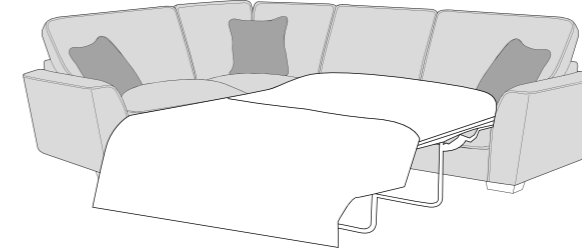

## STANDARD BACK

LH2, RFC, FST (L2, RFC, P) Group

FST, LFC, RH2 (P, LFC, R2) Group

L2S, RFC, FST (L2S, RFC, P) Group

FST, LFC, R2S (P, LFC, R2S) Group

LH2, COR, RH1 (L2, CO, R1) Group

LH1, COR, RH2 (L1, CO, R2) Group

L2S, COR, RH1 (L2S, CO, R1) Group

LH1, COR, R2S (L1, COR, R2S) Group

LH2, R2C (L2, R2C) Group

L2C, RH2 (L2C, R2) Group

LH2, COR, RH2 (L2, CO, R2) Group

LH1, COR, RH1 (L1, CO, R1) Group

ALU (AU)

4 Seater modular sofa (4MD)

3 Seater sofa (3ST)

2 Seater sofa (2ST)

Love chair (LOV)

Arm chair (1ST)

3 Seater Sofa Bed (3SB, 3DB)

(Available in Standard or Deluxe)

2 Seater Sofa Bed (2SB, 2DB)

(Available in Standard or Deluxe)

Chair Sofa Bed (1SB, 1DB)

(Available in Standard or Deluxe)

Luman Swivel Chair (SWC)

Cuddler Footstool (FST)

Standard Back Scatter Cushions

Front = Cover 2  
Piping = Cover 1  
Back = Cover 1