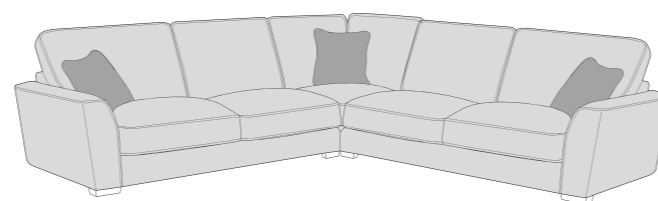

## STANDARD BACK

LH2, RFC, FST (L2, RFC, P) Group

FST, LFC, RH2 (P, LFC, R2) Group

L2S, RFC, FST (L2S, RFC, P) Group

FST, LFC, R2S (P, LFC, R2S) Group

LH2, COR, RH1 (L2, CO, R1) Group

LH1, COR, RH2 (L1, CO, R2) Group

L2S, COR, RH1 (L2S, CO, R1) Group

LH1, COR, R2S (L1, COR, R2S) Group

LH2, R2C (L2, R2C) Group

L2C, RH2 (L2C, R2) Group

LH2, COR, RH2 (L2, CO, R2) Group

LH1, COR, RH1 (L1, CO, R1) Group

ALU (AU)

4 Seater modular sofa (4MD)

3 Seater sofa (3ST)

2 Seater sofa (2ST)

Love chair (LOV)

Arm chair (1ST)

3 Seater Sofa Bed (3SB, 3DB)

(Available in Standard or Deluxe)

2 Seater Sofa Bed (2SB, 2DB)

(Available in Standard or Deluxe)

Chair Sofa Bed (1SB, 1DB)

(Available in Standard or Deluxe)

Luman Swivel Chair (SWC)

Cuddler Footstool (FST)

Standard Back Scatter Cushions

Front = Cover 2  
Piping = Cover 1  
Back = Cover 1