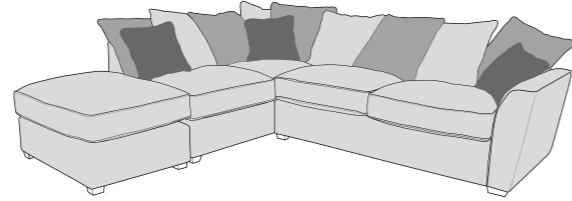

3 Seater sofa (3ST)

2 Seater sofa (2ST)

Love chair (LOV)

Arm chair (1ST)

3 Seater Sofa Bed (3SB, 3DB)

(Available in Standard or Deluxe)

2 Seater Sofa Bed (2SB, 2DB)

(Available in Standard or Deluxe)

Chair Sofa Bed (1SB, 1DB)

(Available in Standard or Deluxe)

Luman Swivel Chair (SWC)

Cuddler Footstool (FST)

Standard Back Scatter Cushions

Front = Cover 2  
Piping = Cover 1  
Back = Cover 1

# OASIS COVER GUIDE - PILLOW BACK

Please use this guide when ordering the following pieces to clarify cover options.

## PILLOW BACK

LH2, RFC, FST (L2, RFC, P) Group

FST, LFC, RH2 (P, LFC, R2) Group

L2S, RFC, FST (L2S, RFC, P) Group

FST, LFC, R2S (P, LFC, R2S) Group

LH2, COR, RH1 (L2, CO, R1) Group

LH1, COR, RH2 (L1, CO, R2) Group