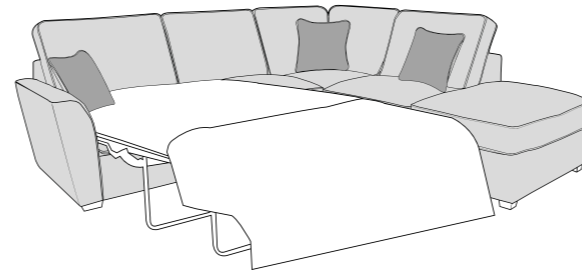

## STANDARD BACK

LH2, RFC, FST (L2, RFC, P) Group

FST, LFC, RH2 (P, LFC, R2) Group

L2S, RFC, FST (L2S, RFC, P) Group

FST, LFC, R2S (P, LFC, R2S) Group

LH2, COR, RH1 (L2, CO, R1) Group

LH1, COR, RH2 (L1, CO, R2) Group

L2S, COR, RH1 (L2S, CO, R1) Group

LH1, COR, R2S (L1, COR, R2S) Group

LH2, R2C (L2, R2C) Group

L2C, RH2 (L2C, R2) Group

LH2, COR, RH2 (L2, CO, R2) Group

LH1, COR, RH1 (L1, CO, R1) Group

ALU (AU)

4 Seater modular sofa (4MD)

3 Seater sofa (3ST)

2 Seater sofa (2ST)

Love chair (LOV)

Arm chair (1ST)

3 Seater Sofa Bed (3SB, 3DB)

(Available in Standard or Deluxe)

2 Seater Sofa Bed (2SB, 2DB)

(Available in Standard or Deluxe)

Chair Sofa Bed (1SB, 1DB)

(Available in Standard or Deluxe)

Luman Swivel Chair (SWC)

Cuddler Footstool (FST)

Standard Back Scatter Cushions

Front = Cover 2  
Piping = Cover 1  
Back = Cover 1