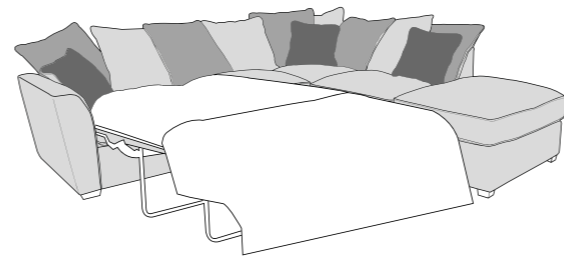

3 Seater sofa (3ST)

2 Seater sofa (2ST)

Love chair (LOV)

Arm chair (1ST)

3 Seater Sofa Bed (3SB, 3DB)

(Available in Standard or Deluxe)

2 Seater Sofa Bed (2SB, 2DB)

(Available in Standard or Deluxe)

Chair Sofa Bed (1SB, 1DB)

(Available in Standard or Deluxe)

Luman Swivel Chair (SWC)

Cuddler Footstool (FST)

Standard Back Scatter Cushions

Front = Cover 2  
Piping = Cover 1  
Back = Cover 1

## PILLOW BACK

LH2, RFC, FST (L2, RFC, P) Group

FST, LFC, RH2 (P, LFC, R2) Group

L2S, RFC, FST (L2S, RFC, P) Group

FST, LFC, R2S (P, LFC, R2S) Group

LH2, COR, RH1 (L2, CO, R1) Group

LH1, COR, RH2 (L1, CO, R2) Group

L2S, COR, RH1 (L2S, CO, R1) Group

LH1, COR, R2S (L1, CO, R2S) Group

LH2, R2C (L2, R2C) Group

L2C, RH2 (L2C, R2) Group

LH2, COR, RH2 (L2, CO, R2) Group

LH1, COR, RH1 (L1, CO, R2) Group

ALU (AU)

4 Seater modular sofa (4MD)