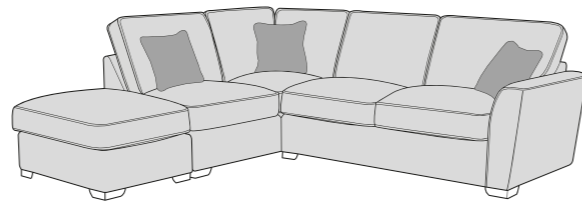

# OASIS COVER GUIDE - STANDARD BACK

Please use this guide when ordering the following pieces to clarify cover options.

## STANDARD BACK

LH2, RFC, FST (L2, RFC, P) Group

FST, LFC, RH2 (P, LFC, R2) Group

L2S, RFC, FST (L2S, RFC, P) Group

FST, LFC, R2S (P, LFC, R2S) Group

LH2, COR, RH1 (L2, CO, R1) Group

LH1, COR, RH2 (L1, CO, R2) Group

L2S, COR, RH1 (L2S, CO, R1) Group

LH1, COR, R2S (L1, COR, R2S) Group

LH2, R2C (L2, R2C) Group

L2C, RH2 (L2C, R2) Group

LH2, COR, RH2 (L2, CO, R2) Group

LH1, COR, RH1 (L1, CO, R1) Group

ALU (AU)

4 Seater modular sofa (4MD)

3 Seater sofa (3ST)

2 Seater sofa (2ST)

Love chair (LOV)

Arm chair (1ST)

3 Seater Sofa Bed (3SB, 3DB)

(Available in Standard or Deluxe)

2 Seater Sofa Bed (2SB, 2DB)

(Available in Standard or Deluxe)