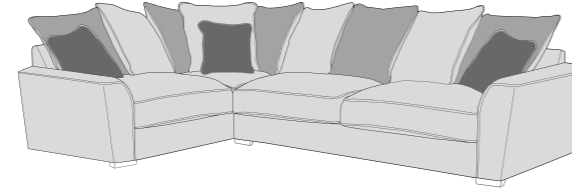

Chair Sofa Bed (1SB, 1DB)

(Available in Standard or Deluxe)

Luman Swivel Chair (SWC)

Cuddler Footstool (FST)

Standard Back Scatter Cushions

Front = Cover 2  
Piping = Cover 1  
Back = Cover 1

## PILLOW BACK

LH2, RFC, FST (L2, RFC, P) Group

FST, LFC, RH2 (P, LFC, R2) Group

L2S, RFC, FST (L2S, RFC, P) Group

FST, LFC, R2S (P, LFC, R2S) Group

LH2, COR, RH1 (L2, CO, R1) Group

LH1, COR, RH2 (L1, CO, R2) Group

L2S, COR, RH1 (L2S, CO, R1) Group

LH1, COR, R2S (L1, CO, R2S) Group

LH2, R2C (L2, R2C) Group

L2C, RH2 (L2C, R2) Group

LH2, COR, RH2 (L2, CO, R2) Group

LH1, COR, RH1 (L1, CO, R2) Group

ALU (AU)

4 Seater modular sofa (4MD)

3 Seater sofa (3ST)

2 Seater sofa (2ST)