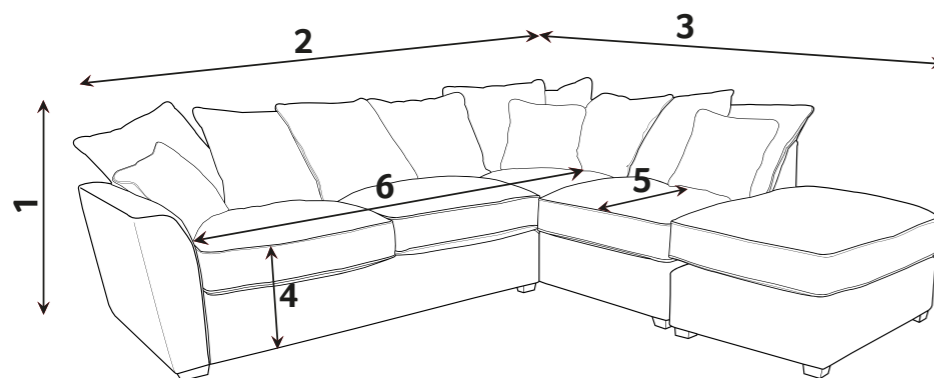

### DELUXE ACTION & SPRUNG MATTRESS

A two fold metal action with beech slats. Complemented by a deluxe sprung mattress. For everyday use.

**Mattress thickness: 11.5cm**

**Mattress Length: 183cm**

**2 fold action is 160Kg total max occupancy weight**

Sofa beds available as standard back only

## DIMENSION GUIDE

- 1 - HEIGHT
- 2 - WIDTH
- 3 - DEPTH
- 4 - SEAT HEIGHT
- 5 - SEAT DEPTH (STD & PILLOW)
- 6 - SEAT WIDTH

Sofabed action

Check the diagonal access dimension to ensure furniture will fit in your home.