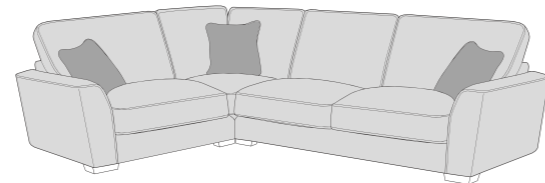

## STANDARD BACK

LH2, RFC, FST (L2, RFC, P) Group

FST, LFC, RH2 (P, LFC, R2) Group

L2S, RFC, FST (L2S, RFC, P) Group

FST, LFC, R2S (P, LFC, R2S) Group

LH2, COR, RH1 (L2, CO, R1) Group

LH1, COR, RH2 (L1, CO, R2) Group

L2S, COR, RH1 (L2S, CO, R1) Group

LH1, COR, R2S (L1, COR, R2S) Group

LH2, R2C (L2, R2C) Group

L2C, RH2 (L2C, R2) Group

LH2, COR, RH2 (L2, CO, R2) Group

LH1, COR, RH1 (L1, CO, R1) Group

ALU (AU)

4 Seater modular sofa (4MD)

3 Seater sofa (3ST)

2 Seater sofa (2ST)

Love chair (LOV)

Arm chair (1ST)

3 Seater Sofa Bed (3SB, 3DB)

(Available in Standard or Deluxe)

2 Seater Sofa Bed (2SB, 2DB)

(Available in Standard or Deluxe)

Chair Sofa Bed (1SB, 1DB)

(Available in Standard or Deluxe)

Luman Swivel Chair (SWC)

Cuddler Footstool (FST)

Standard Back Scatter Cushions

Front = Cover 2  
Piping = Cover 1  
Back = Cover 1