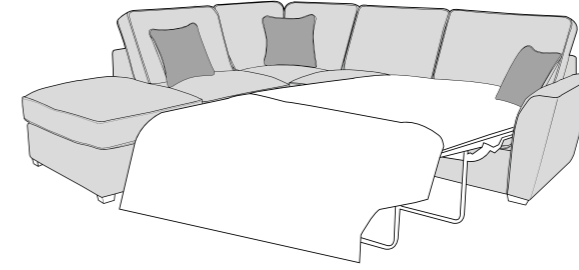

## STANDARD BACK

LH2, RFC, FST (L2, RFC, P) Group

FST, LFC, RH2 (P, LFC, R2) Group

L2S, RFC, FST (L2S, RFC, P) Group

FST, LFC, R2S (P, LFC, R2S) Group

LH2, COR, RH1 (L2, CO, R1) Group

LH1, COR, RH2 (L1, CO, R2) Group

L2S, COR, RH1 (L2S, CO, R1) Group

LH1, COR, R2S (L1, COR, R2S) Group

LH2, R2C (L2, R2C) Group

L2C, RH2 (L2C, R2) Group

LH2, COR, RH2 (L2, CO, R2) Group

LH1, COR, RH1 (L1, CO, R1) Group

ALU (AU)

4 Seater modular sofa (4MD)

3 Seater sofa (3ST)

2 Seater sofa (2ST)

Love chair (LOV)

Arm chair (1ST)

3 Seater Sofa Bed (3SB, 3DB)

(Available in Standard or Deluxe)

2 Seater Sofa Bed (2SB, 2DB)

(Available in Standard or Deluxe)

Chair Sofa Bed (1SB, 1DB)

(Available in Standard or Deluxe)

Luman Swivel Chair (SWC)

Cuddler Footstool (FST)

Standard Back Scatter Cushions

Front = Cover 2  
Piping = Cover 1  
Back = Cover 1