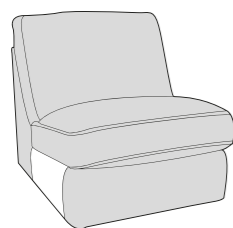

## STANDARD BACK

LH2, RFC, FST (L2, RFC, P) Group

FST, LFC, RH2 (P, LFC, R2) Group

L2S, RFC, FST (L2S, RFC, P) Group

FST, LFC, R2S (P, LFC, R2S) Group

LH2, COR, RH1 (L2, CO, R1) Group

LH1, COR, RH2 (L1, CO, R2) Group

L2S, COR, RH1 (L2S, CO, R1) Group

LH1, COR, R2S (L1, COR, R2S) Group

LH2, R2C (L2, R2C) Group

L2C, RH2 (L2C, R2) Group

LH2, COR, RH2 (L2, CO, R2) Group

LH1, COR, RH1 (L1, CO, R1) Group

ALU (AU)

4 Seater modular sofa (4MD)

3 Seater sofa (3ST)

2 Seater sofa (2ST)

Love chair (LOV)

Arm chair (1ST)

3 Seater Sofa Bed (3SB, 3DB)

(Available in Standard or Deluxe)

2 Seater Sofa Bed (2SB, 2DB)

(Available in Standard or Deluxe)

Chair Sofa Bed (1SB, 1DB)

(Available in Standard or Deluxe)

Luman Swivel Chair (SWC)

Cuddler Footstool (FST)

Standard Back Scatter Cushions

Front = Cover 2  
Piping = Cover 1  
Back = Cover 1