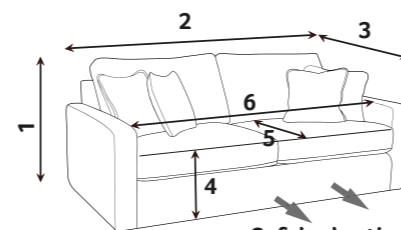

### DELUXE ACTION & SPRUNG MATTRESS

A two fold metal action with beech slats. Complemented by a deluxe sprung mattress. For everyday use.

**Mattress thickness: 11.5cm**

**Mattress Length: 183cm**

**2 fold action is 160Kg total max occupancy weight**

## DIMENSION GUIDE

- 1 - HEIGHT
- 2 - WIDTH
- 3 - DEPTH
- 4 - SEAT HEIGHT
- 5 - SEAT DEPTH (STD & PILLOW)
- 6 - SEAT WIDTH

Sofabed action

Check the diagonal access dimension to ensure furniture will fit in your home.