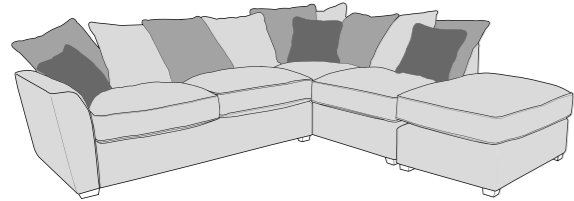

OASIS COVER GUIDE - PILLOW BACK

Please use this guide when ordering the following pieces to clarify cover options.

PILLOW BACK

LH2, RFC, FST (L2, RFC, P) Group