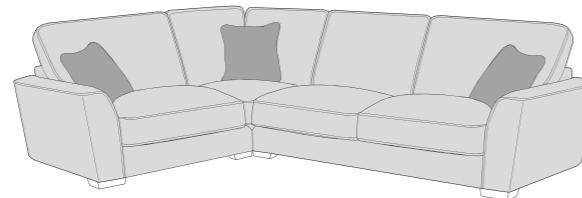

## STANDARD BACK

LH2, RFC, FST (L2, RFC, P) Group

FST, LFC, RH2 (P, LFC, R2) Group

L2S, RFC, FST (L2S, RFC, P) Group

FST, LFC, R2S (P, LFC, R2S) Group

LH2, COR, RH1 (L2, CO, R1) Group

LH1, COR, RH2 (L1, CO, R2) Group

L2S, COR, RH1 (L2S, CO, R1) Group

LH1, COR, R2S (L1, COR, R2S) Group

LH2, R2C (L2, R2C) Group

L2C, RH2 (L2C, R2) Group

LH2, COR, RH2 (L2, CO, R2) Group

LH1, COR, RH1 (L1, CO, R1) Group

ALU (AU)

4 Seater modular sofa (4MD)

3 Seater sofa (3ST)

2 Seater sofa (2ST)

Love chair (LOV)

Arm chair (1ST)

3 Seater Sofa Bed (3SB, 3DB)

(Available in Standard or Deluxe)

2 Seater Sofa Bed (2SB, 2DB)

(Available in Standard or Deluxe)

Chair Sofa Bed (1SB, 1DB)

(Available in Standard or Deluxe)

Luman Swivel Chair (SWC)

Cuddler Footstool (FST)

Standard Back Scatter Cushions

Front = Cover 2  
Piping = Cover 1  
Back = Cover 1