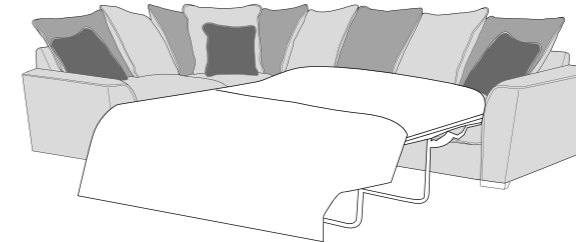

3 Seater sofa (3ST)

2 Seater sofa (2ST)

Love chair (LOV)

Arm chair (1ST)

3 Seater Sofa Bed (3SB, 3DB)

(Available in Standard or Deluxe)

2 Seater Sofa Bed (2SB, 2DB)

(Available in Standard or Deluxe)

Chair Sofa Bed (1SB, 1DB)

(Available in Standard or Deluxe)

Luman Swivel Chair (SWC)

Cuddler Footstool (FST)

Standard Back Scatter Cushions

Front = Cover 2  
Piping = Cover 1  
Back = Cover 1

## PILLOW BACK

LH2, RFC, FST (L2, RFC, P) Group

FST, LFC, RH2 (P, LFC, R2) Group

L2S, RFC, FST (L2S, RFC, P) Group

FST, LFC, R2S (P, LFC, R2S) Group

LH2, COR, RH1 (L2, CO, R1) Group

LH1, COR, RH2 (L1, CO, R2) Group

L2S, COR, RH1 (L2S, CO, R1) Group

LH1, COR, R2S (L1, CO, R2S) Group

LH2, R2C (L2, R2C) Group

L2C, RH2 (L2C, R2) Group

LH2, COR, RH2 (L2, CO, R2) Group

LH1, COR, RH1 (L1, CO, R2) Group

ALU (AU)

4 Seater modular sofa (4MD)