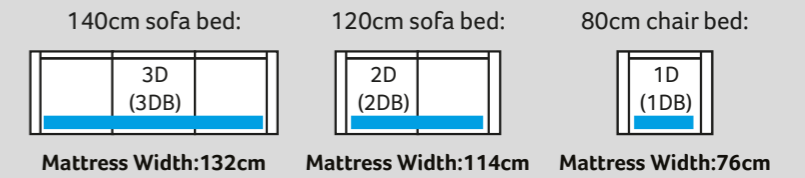

**3 fold action is 140Kg total max occupancy weight**

### DELUXE ACTION & SPRUNG MATTRESS

A two fold metal action with beech slats. Complemented by a deluxe sprung mattress. For everyday use.

**Mattress thickness: 11.5cm**

**Mattress Length: 183cm**

**2 fold action is 160Kg total max occupancy weight**