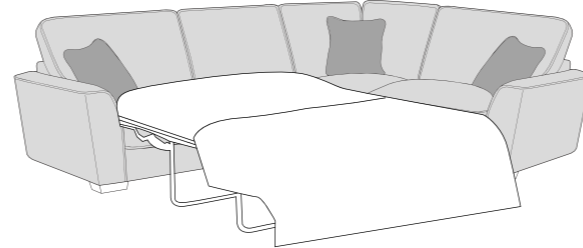

## STANDARD BACK

LH2, RFC, FST (L2, RFC, P) Group

FST, LFC, RH2 (P, LFC, R2) Group

L2S, RFC, FST (L2S, RFC, P) Group

FST, LFC, R2S (P, LFC, R2S) Group

LH2, COR, RH1 (L2, CO, R1) Group

LH1, COR, RH2 (L1, CO, R2) Group

L2S, COR, RH1 (L2S, CO, R1) Group

LH1, COR, R2S (L1, COR, R2S) Group

LH2, R2C (L2, R2C) Group

L2C, RH2 (L2C, R2) Group

LH2, COR, RH2 (L2, CO, R2) Group

LH1, COR, RH1 (L1, CO, R1) Group

ALU (AU)

4 Seater modular sofa (4MD)

3 Seater sofa (3ST)

2 Seater sofa (2ST)

Love chair (LOV)

Arm chair (1ST)

3 Seater Sofa Bed (3SB, 3DB)

(Available in Standard or Deluxe)

2 Seater Sofa Bed (2SB, 2DB)

(Available in Standard or Deluxe)

Chair Sofa Bed (1SB, 1DB)

(Available in Standard or Deluxe)

Luman Swivel Chair (SWC)

Cuddler Footstool (FST)

Standard Back Scatter Cushions

Front = Cover 2  
Piping = Cover 1  
Back = Cover 1