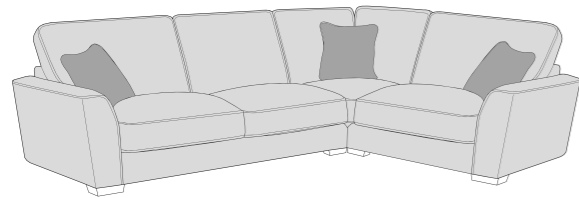

## STANDARD BACK

LH2, RFC, FST (L2, RFC, P) Group

FST, LFC, RH2 (P, LFC, R2) Group

L2S, RFC, FST (L2S, RFC, P) Group

FST, LFC, R2S (P, LFC, R2S) Group

LH2, COR, RH1 (L2, CO, R1) Group

LH1, COR, RH2 (L1, CO, R2) Group

L2S, COR, RH1 (L2S, CO, R1) Group

LH1, COR, R2S (L1, COR, R2S) Group

LH2, R2C (L2, R2C) Group

L2C, RH2 (L2C, R2) Group

LH2, COR, RH2 (L2, CO, R2) Group

LH1, COR, RH1 (L1, CO, R1) Group

ALU (AU)

4 Seater modular sofa (4MD)

3 Seater sofa (3ST)

2 Seater sofa (2ST)

Love chair (LOV)

Arm chair (1ST)

3 Seater Sofa Bed (3SB, 3DB)

(Available in Standard or Deluxe)

2 Seater Sofa Bed (2SB, 2DB)

(Available in Standard or Deluxe)

Chair Sofa Bed (1SB, 1DB)

(Available in Standard or Deluxe)

Luman Swivel Chair (SWC)

Cuddler Footstool (FST)

Standard Back Scatter Cushions

Front = Cover 2  
Piping = Cover 1  
Back = Cover 1