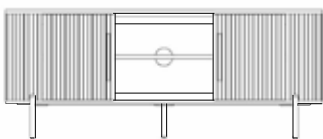

Rhys

200CM DINING TABLE RD02
H76cm W200cm D100cm

CONSOLE RD05
H77cm W101.5cm D49.5cm

SIDEBOARD RD03
H78.5cm W150cm D49.5cm

120CM ROUND DINING TABLE RD09
H76cm W120cm D120cm

COFFEE TABLE RD06
H40cm W80cm D80cm

HIGHBOARD RD04
H120cm W99.5cm D44.5cm

TV UNIT RD08
H55cm W135cm D49.5cm

LAMP TABLE RD07
H45cm W40cm D40cm

As shown with:
ELLA DINING CHAIR C240
H90cm W47.5cm D62cm
Also available in Tan