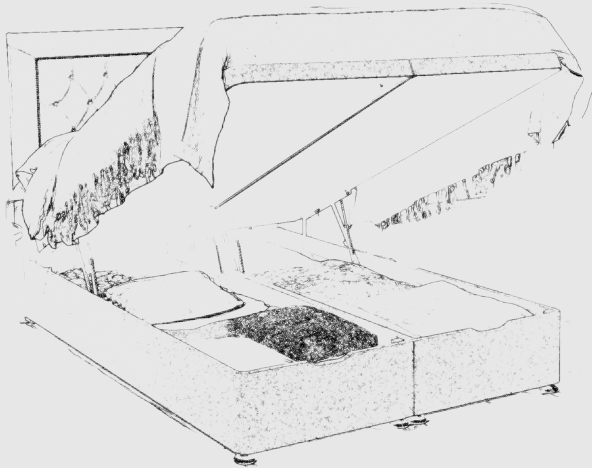

The Spruce

Enhance the overall look to your room with the Spruce Ottoman Bed.

With a variety of beautiful fabrics to choose from, create your bedroom into a haven of luxury and relaxation.

Cookes

LIFE *well furnished*

End Lift Option

Side Lift Option

OTTOMAN BED

Displayed in Velocity Silver fabric

Luxury at Home

The Spruce Ottoman Bed is designed with style and comfort in mind. With a deeper foam layer, this ottoman bed adds greater comfort with a more luxurious feel. Trendy designs and contemporary looks combine to create this compact yet glamorous feel.

Single

W: 93cm H: 138cm L: 190cm

Small Double

W: 123cm H: 138cm L: 190cm

Double

W: 138cm H: 138cm L: 190cm

Kingsize

W: 153cm H: 138cm L: 200cm

Super Kingsize

W: 184cm H: 138cm L: 200cm

Cookes | LIFE well furnished

THE SPRUCE

ORDERING YOUR BED

You can be sure this will more than meet your requirements, our trend-focused range offers the very best in British craftsmanship and each piece is made completely by hand using UK-sourced materials.