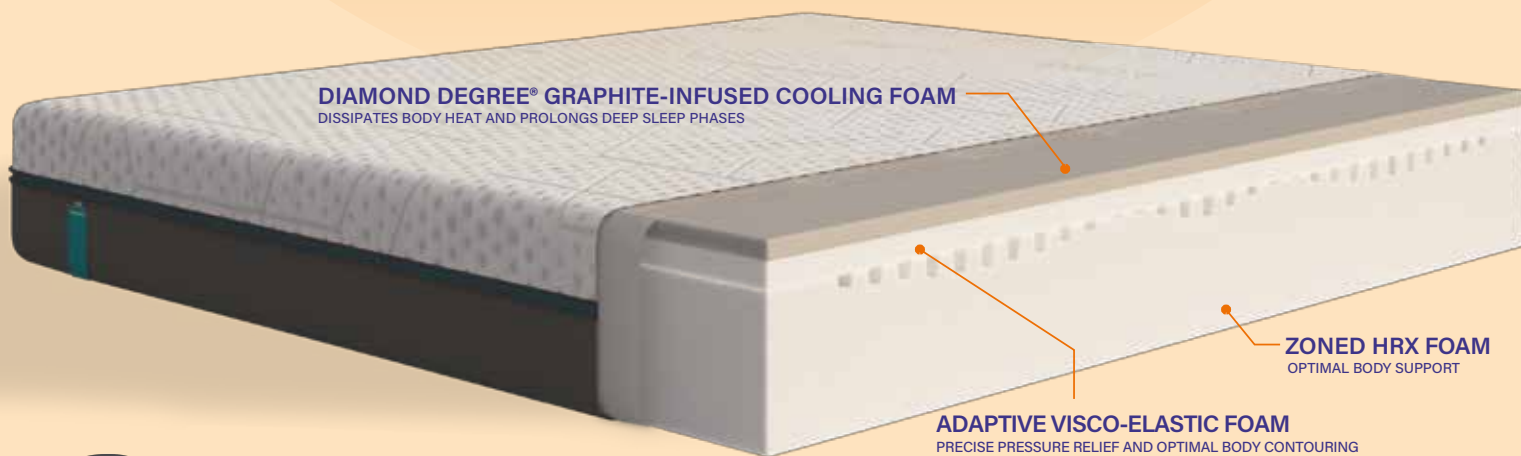

Diamond

FALL ASLEEP FASTER AND ENJOY A DEEPER & COOLER SLEEP