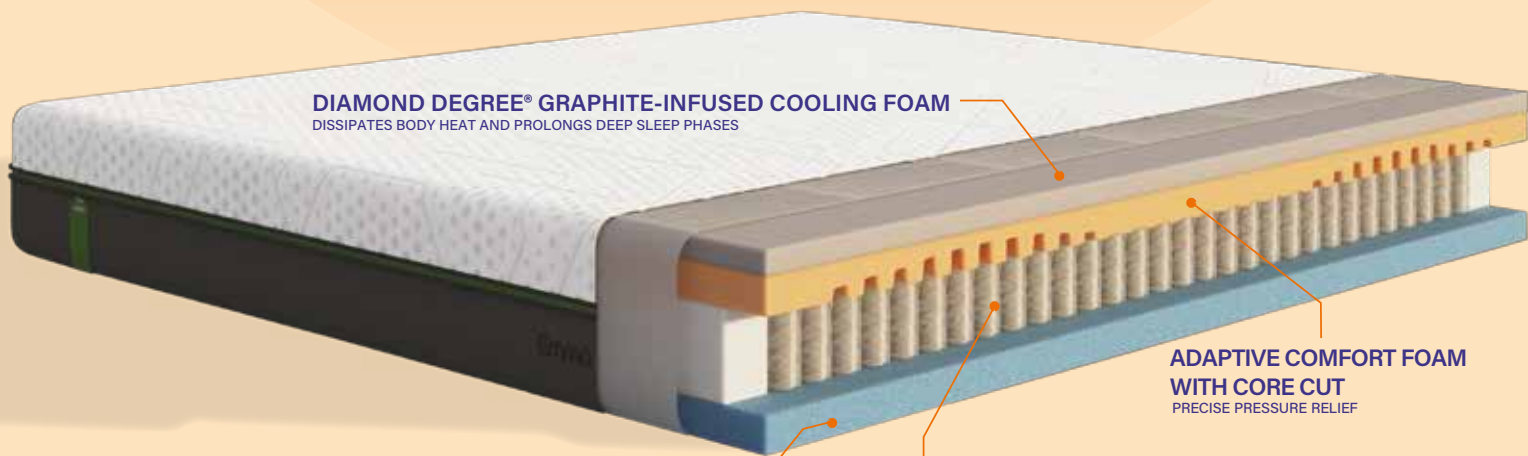

FALL ASLEEP FASTER AND ENJOY A DEEPER & COOLER SLEEP