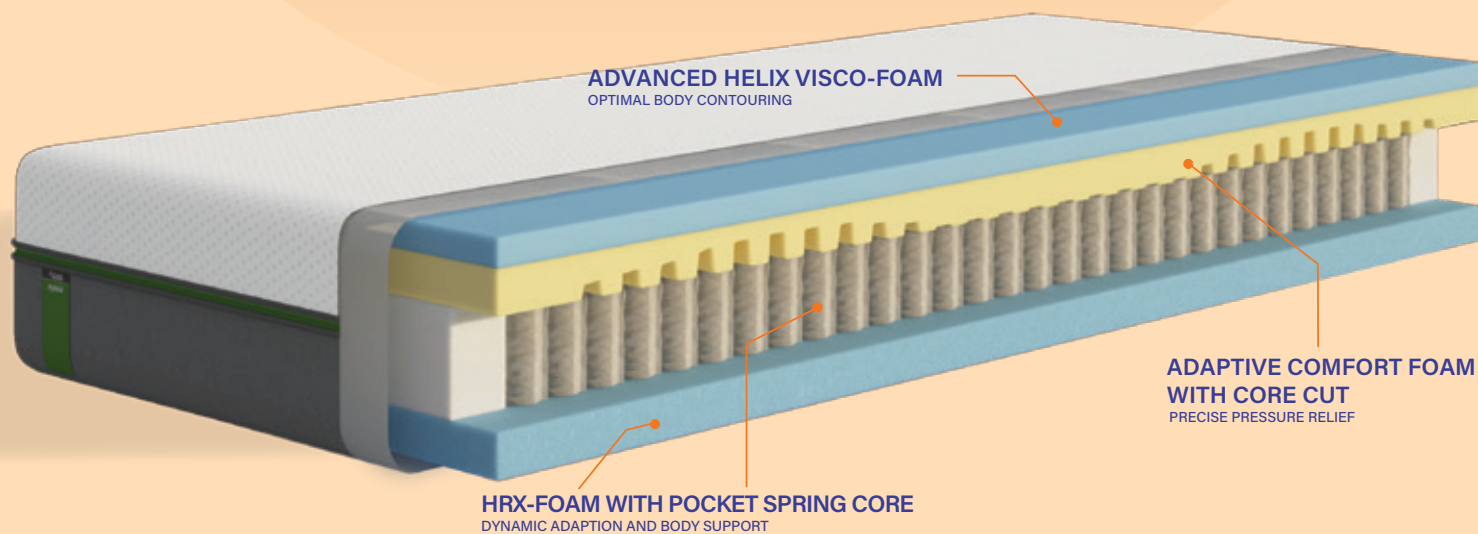

Emma®

Helix

FALL ASLEEP FASTER AND ENJOY A DEEPER & COOLER SLEEP

Hybrid - Medium

Emma Helix Hybrid Mattress

The Emma Helix Hybrid mattress is part of the premium, retail-exclusive Select range. The Emma Helix Hybrid mattress offers maximum sophistication and comfort with innovative technology. The Helix Visco-foam ensures optimal conformability to the body, the ideal distribution of weight and a body-hugging lying position.

The Emma Helix Hybrid mattress offers exceptional comfort and support with a feeling of movement and bounce.

- 200 Night sleep trial
- 10 Year full guarantee
- Which? Best Buy award winning mattress March 2022
- Express delivery within 7 working days
- Depth - 27cm
- Premium SensICE cool-touch cover with handles which is fully removeable and washable up to 40°C
- Ideal for sleepers who prefer a traditional mattress with pocket springs
- Advanced Helix Visco-foam for optimal body contouring
- Adaptive comfort foam with core cut for precise pressure relief
- Three zone pocket spring core for superb mobility
- HRX foam for optimal body support
- Rolled and Vacuum packed for a hassle-free delivery
- Available in Single, Double, King and Super King

Cookes | LIFE well furnished

10 year guarantee

200 night sleep trial

Express delivery

No need to turn

Washable cover

Rolled & Vacuum packed

Hybrid mattress with SensICE cool-touch cover