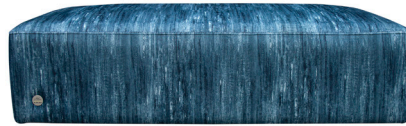

FOOTSTOOLS.

Cover Photo shown in Alchemy Teal

FOOTSTOOLS.

A selection of contemporary footstools in a range of different sizes to suit your space. These are the perfect accessory to complement your furniture, and a great way of injecting extra personality into your home. Available in a range of beautiful colours and accent fabrics, any one of these footstools will be the perfect finishing touch to your new Jay Blades x G Plan suite.

Jay Blades

ALLEN.

BOW.

NEVILL.

SHAKESPEARE.

	HEIGHT	DEPTH	WIDTH
Allen	320mm	570mm	1120mm
Bow	470mm	420mm	420mm
Nevill	320mm	570mm	1120mm
Shakespeare	390mm	710mm	710mm

All measurements are approximate and relate to the overall size of the item. Available in a range of Fabrics, Leathers & Accent Fabrics. All units come with a Jay Blades branded badge. All footstools come with black plastic glides for ease of movement and carpet/floor protection. Each unit is sold separately. Scatter cushions are available at extra cost.