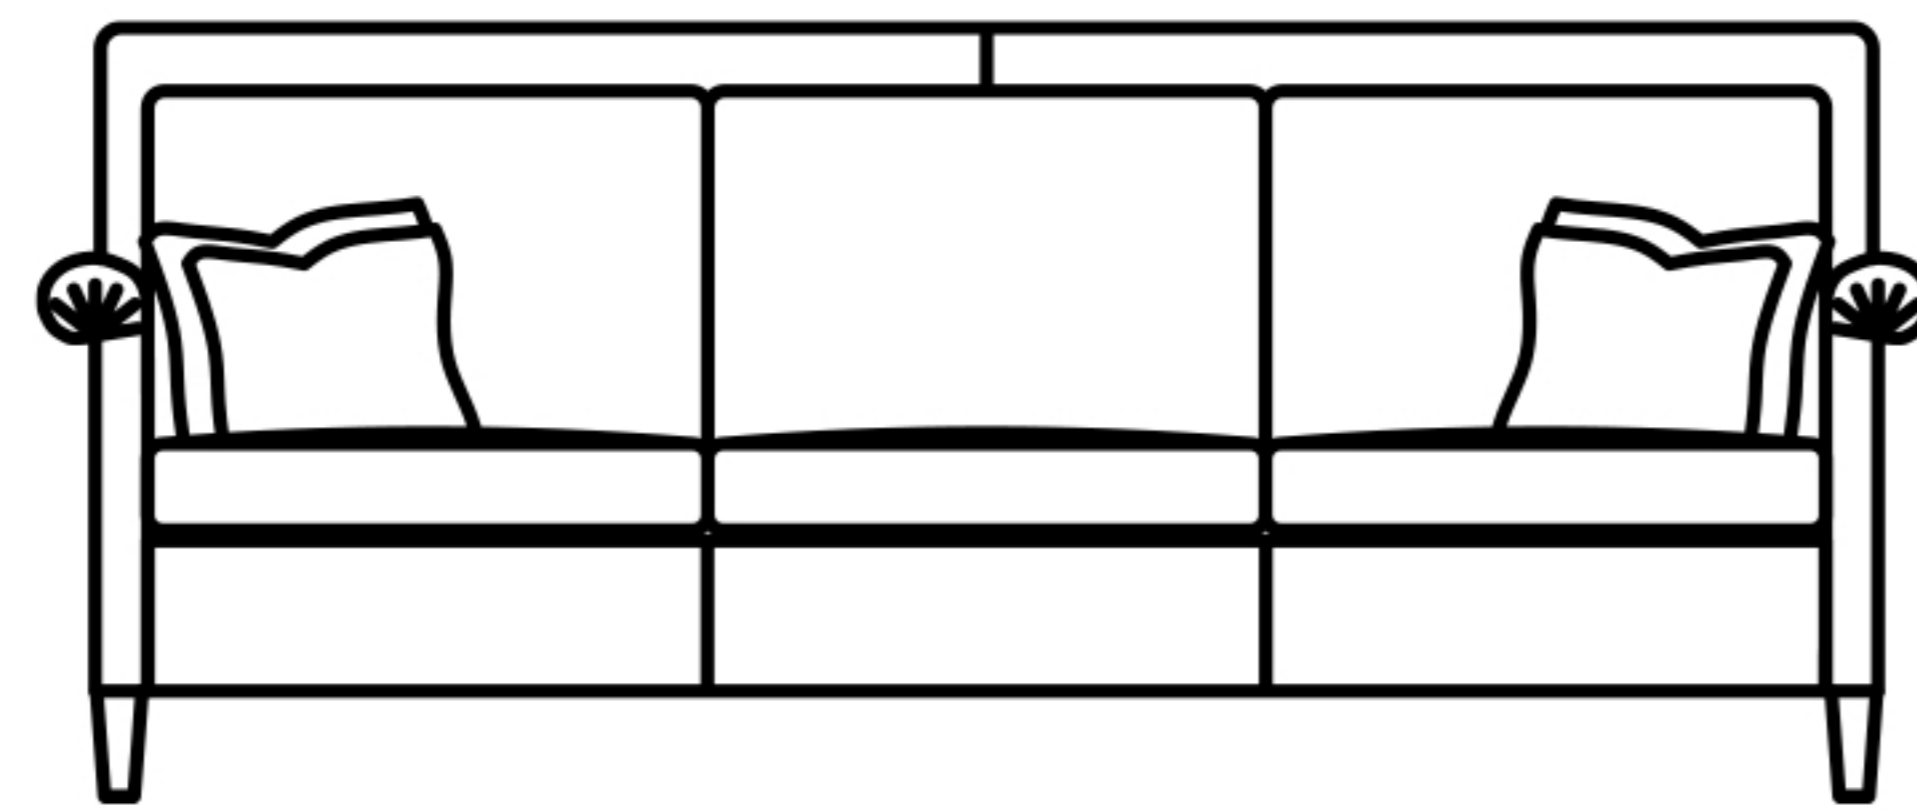

# GABRIELLE

Image: Gabrielle Large Sofa shown in Alpha Rust, with medium scatters in Mojito Spice and small scatters in Lucano Spice, reversed in Alpha Damson. Wooden legs in Ebony. Lanhydrock Stool (right) shown in Finestra Mint. Wooden legs in Ebony with Nickel castors.

LARGE SOFA  
91H x 224W x 99D cm

MEDIUM SOFA  
91H x 198W x 99D cm

SMALL SOFA  
91H x 160W x 99D cm

CHAIR  
91H x 98W x 99D cm

FOOTSTOOL  
48H x 93W x 68D cm

## STANDARD SPECIFICATIONS

- Available in leather or soft cover
- Hardwood frame, serpentine sprung seat with sprung edge and serpentine sprung back
- Seat filling - Supawrap
- Back & scatter cushion filling - Duck feather
- Wood finish - Ebony
- Metal studs - Pewter\*
- Scatters - Large: 2 medium & 2 small;  
Medium & Small: 2 medium;  
Chair: 1 small