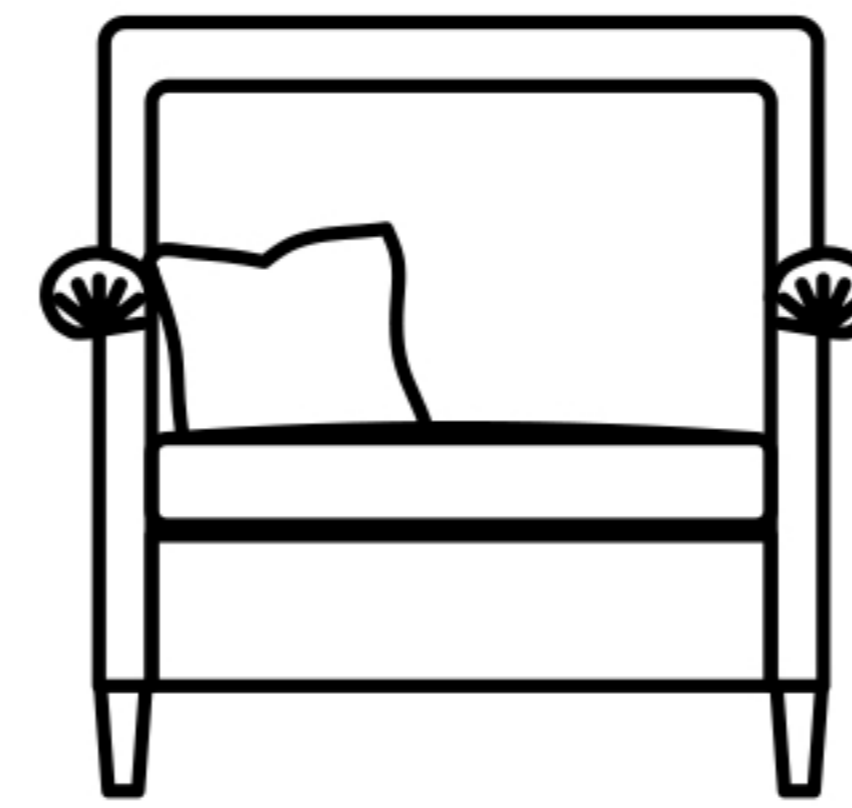

# GABRIELLE

Image: Gabrielle Large Sofa shown in Alpha Rust, with medium scatters in Mojito Spice and small scatters in Lucano Spice, reversed in Alpha Damson. Wooden legs in Ebony. Lanhydrock Stool (right) shown in Finestra Mint. Wooden legs in Ebony with Nickel castors.

LARGE SOFA  
91H x 224W x 99D cm

MEDIUM SOFA  
91H x 198W x 99D cm

SMALL SOFA  
91H x 160W x 99D cm

CHAIR  
91H x 98W x 99D cm

FOOTSTOOL  
48H x 93W x 68D cm

## STANDARD SPECIFICATIONS

- Available in leather or soft cover
- Hardwood frame, serpentine sprung seat with sprung edge and serpentine sprung back
- Seat filling - Supawrap
- Back & scatter cushion filling - Duck feather
- Wood finish - Ebony
- Metal studs - Pewter\*
- Scatters - Large: 2 medium & 2 small;  
Medium & Small: 2 medium;  
Chair: 1 small