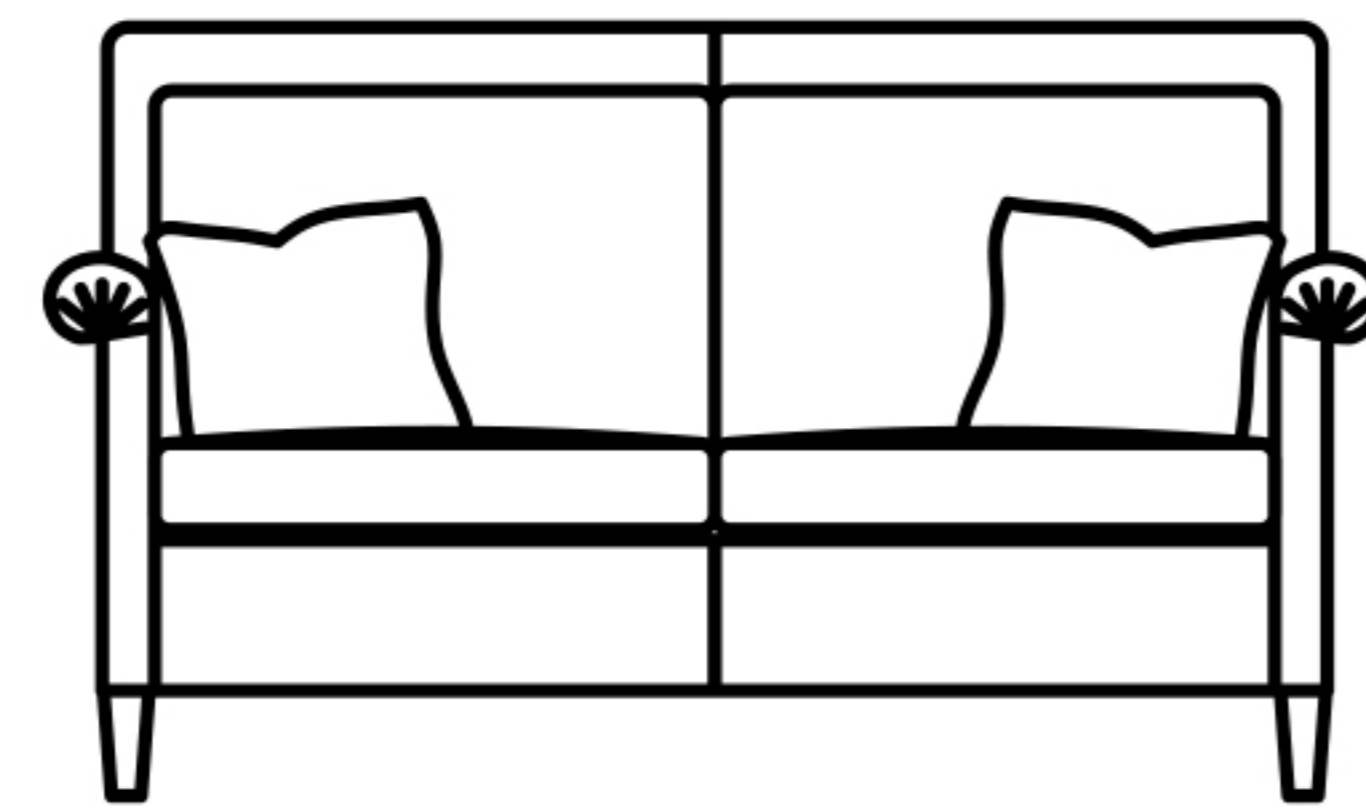

# GABRIELLE

Image: Gabrielle Large Sofa shown in Alpha Rust, with medium scatters in Mojito Spice and small scatters in Lucano Spice, reversed in Alpha Damson. Wooden legs in Ebony. Lanhydrock Stool (right) shown in Finestra Mint. Wooden legs in Ebony with Nickel castors.

LARGE SOFA  
91H x 224W x 99D cm

MEDIUM SOFA  
91H x 198W x 99D cm

SMALL SOFA  
91H x 160W x 99D cm

CHAIR  
91H x 98W x 99D cm

FOOTSTOOL  
48H x 93W x 68D cm

## STANDARD SPECIFICATIONS

- Available in leather or soft cover
- Hardwood frame, serpentine sprung seat with sprung edge and serpentine sprung back
- Seat filling - Supawrap
- Back & scatter cushion filling - Duck feather
- Wood finish - Ebony
- Metal studs - Pewter\*
- Scatters - Large: 2 medium & 2 small;  
Medium & Small: 2 medium;  
Chair: 1 small