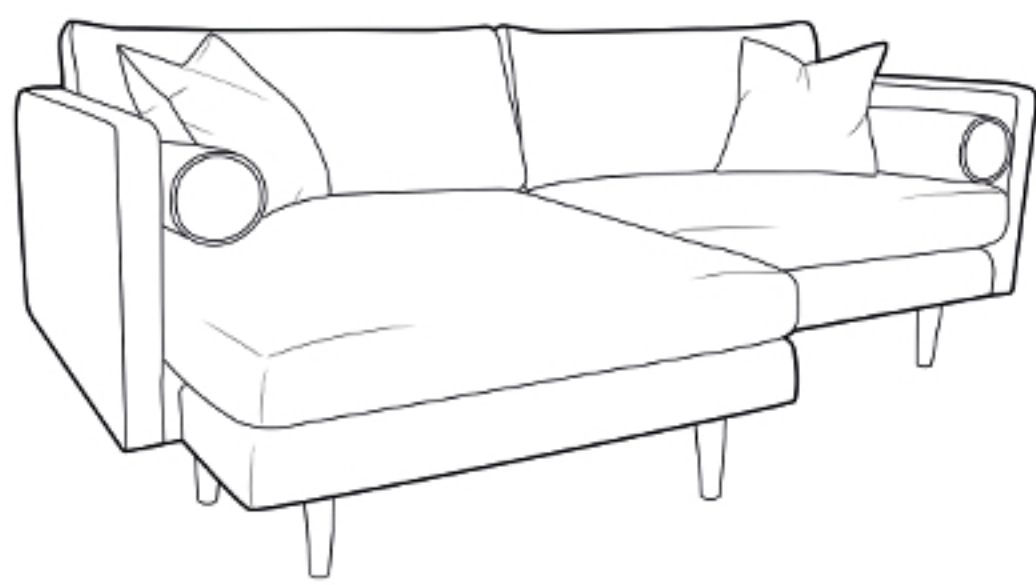

FABRIC LOCATION OPTIONS:

Plain all over

Plain outer / pattern inner

All items are available to order in any of the fabric location options as shown above, in any plain fabrics shown in the store swatch,

SIZE OPTIONS:

Large Chaise Sofa
(interchangeable left/right hand facing,
H83 x W234 x D153cm

Large Chaise Sofa
(interchangeable left/right hand facing)
H83 x W234 x D153cm

Large Sofa
H83 x W234x D96cm

Medium Sofa
H83 x W204 x D96cm

Small Sofa
H83 x W174 x D96cm

Snuggler
H83 x W124 x D96cm

FABRIC LOCATION GUIDE:

- 
 Fabric 1
(Plain)
- 
 Fabric 2
(Pattern
or Plain)
- 
 Scatter 1
- 
 Scatter 2

FOOT FINISHES:

Select your perfect foot finish