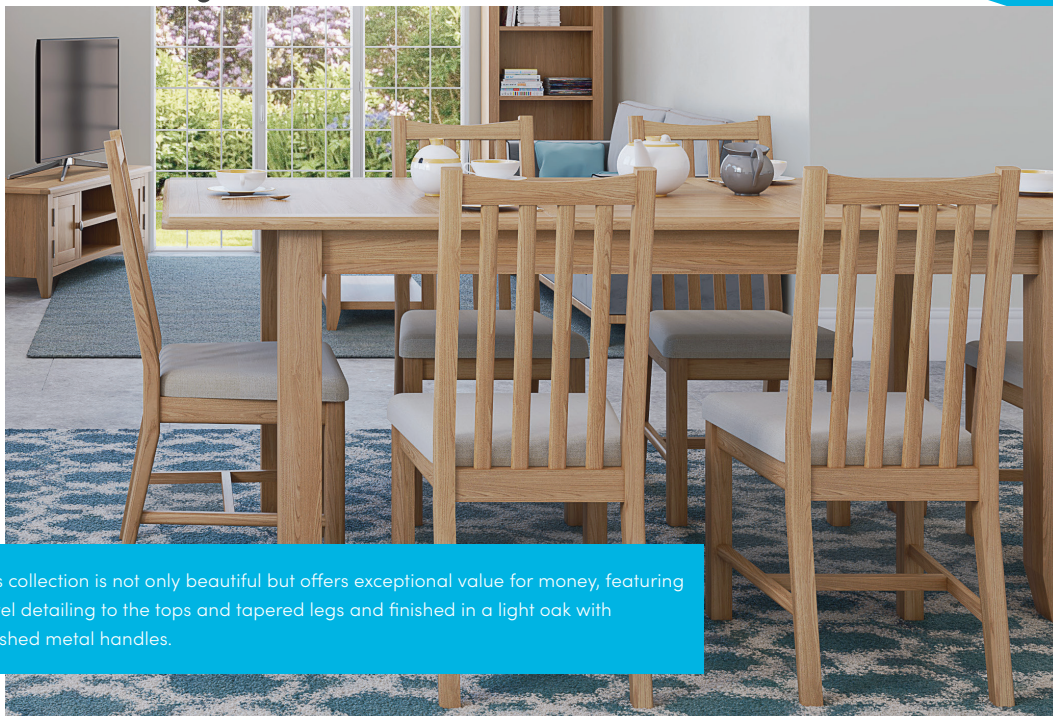

# Burnley

This collection is not only beautiful but offers exceptional value for money, featuring bevel detailing to the tops and tapered legs and finished in a light oak with brushed metal handles.

Chair  
GAO-CHF  
42 x 52 x 94 cm

Fixed Top Table  
GAO-SFT  
75 x 75 x 78 cm

Flip Top Table  
GAO-FFT  
85 x 85 x 78 cm

1.2m Butterfly Extending Table  
GAO-12BET  
120/160 x 75 x 78 cm

1.6m Butterfly Extending Table  
GAO-16BET  
160/200 x 85 x 78 cm

Small Sideboard  
GAO-SMS  
75 x 34 x 75 cm

Sideboard  
GAO-STS  
90 x 34 x 80 cm

3 Door Sideboard  
GAO-3DS  
130 x 40 x 85 cm

Large Sideboard  
GAO-LS  
115 x 34 x 80 cm

Large TV Unit  
GAO-LTV  
120 x 38 x 45 cm

TV Unit  
GAO-STV  
90 x 38 x 45 cm

Corner TV Unit  
GAO-CTV  
90 x 44 x 48 cm

Small Wide Bookcase  
GAO-SWBC  
70 x 22 x 82 cm

Telephone Table  
GAO-TEL  
50 x 32 x 75 cm

Small Coffee Table  
GAO-SCT  
80 x 45 x 45 cm