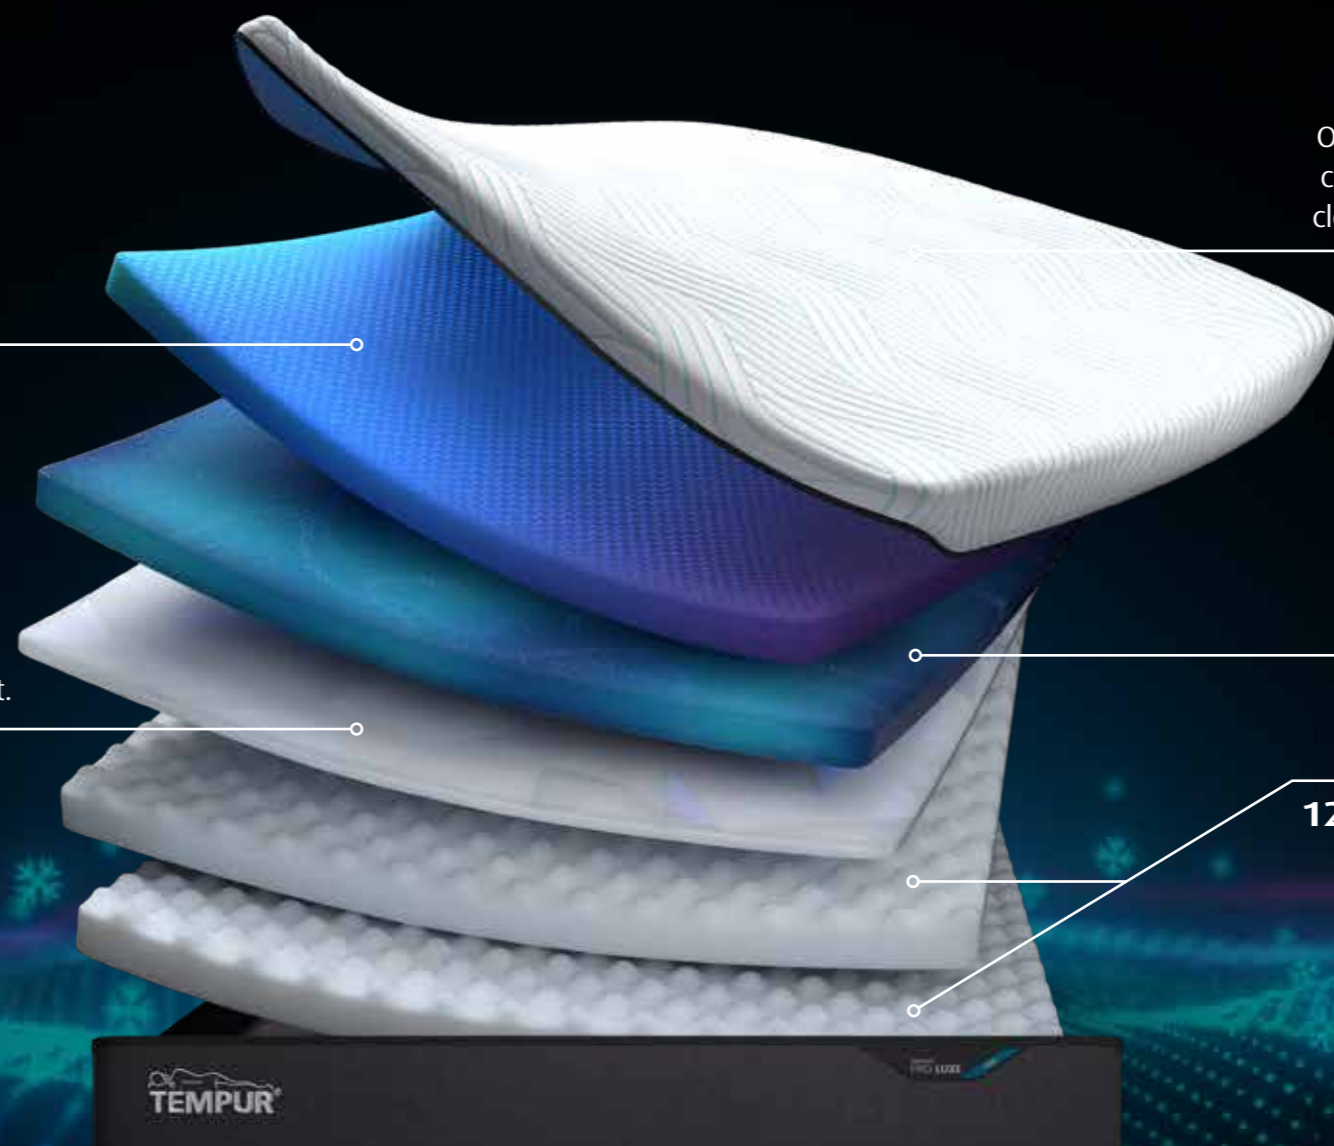

## TEMPUR PRO<sup>®</sup> LUXE SMARTCOOL<sup>™</sup> ❄️

OUR MOST ADAPTIVE MATTRESS EVER WITH COOLING COVER TECHNOLOGY

Our most adaptive TEMPUR<sup>®</sup> mattress yet with TEMPUR<sup>®</sup> Advanced Material for our best ever pressure relief\* and outstanding motion absorption, combined with SmartCool<sup>™</sup> cover technology. With a cosy soft feel for gently conforming comfort and body support. Streamlined 30cm height.

**5cm TEMPUR<sup>®</sup> Advanced Material**  
TEMPUR<sup>®</sup> Advanced Material provides our **best ever pressure relief\*** across your body.

**3cm TEMPUR<sup>®</sup> Dynamic Support Technology**  
Working together with TEMPUR<sup>®</sup> Material, this layer supports you and provides extra ease of movement.

**TEMPUR Pro<sup>®</sup> SmartCool<sup>™</sup> Cover**  
Our cool-to-the-touch QuickRefresh<sup>™</sup> mattress cover absorbs excess heat and is easy to keep clean and fresh – simply unzip and wash at 40°C.

**10cm TEMPUR Adapt<sup>®</sup> Material**  
The original TEMPUR<sup>®</sup> Material that adapts, supports and relieves pressure is now even more resilient and long lasting.

**12cm TEMPUR DuraBase<sup>™</sup> Technology**  
Works with the layers above, ensuring long-lasting comfort and support.