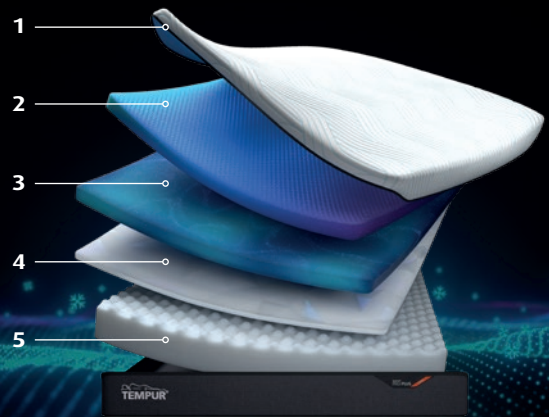

TEMPUR[®] ADVANCED MATERIAL

The all-new TEMPUR[®] Advanced Material provides our best ever pressure relief* across your body, with billions of ultra-sensitive cells adapting to your unique weight, shape and warmth – conforming to every inch of you. So you'll experience comfort and support on a whole new level. For true, restful sleep.

TEMPUR PRO[®] SMARTCOOL[™] COVER

Our innovative cooling mattress cover with SmartCool Technology[™] is cool-to-the-touch and helps to absorb excess body heat and keep you feeling cool and fresh, while the QuickRefresh[™] cover can be easily unzipped and washed.

QUICKREFRESH[™] WASHABLE COVER

Our innovative ultra-soft QuickRefresh[™] mattress cover is easy to clean. Simply unzip, slip off and wash your QuickRefresh[™] cover in the washing machine. This will keep it feeling fresh and cool, night after night. TEMPUR Pro[®] SmartCool[™] covers are washable at 40°C.

1. TEMPUR Pro[®] SmartCool[™] Cover

QuickRefresh[™] cover that also feels cool and absorbs excess heat to keep you feeling cool and fresh.

2. TEMPUR[®] Advanced Material

TEMPUR[®] Advanced Material provides our best ever pressure relief* across your body.