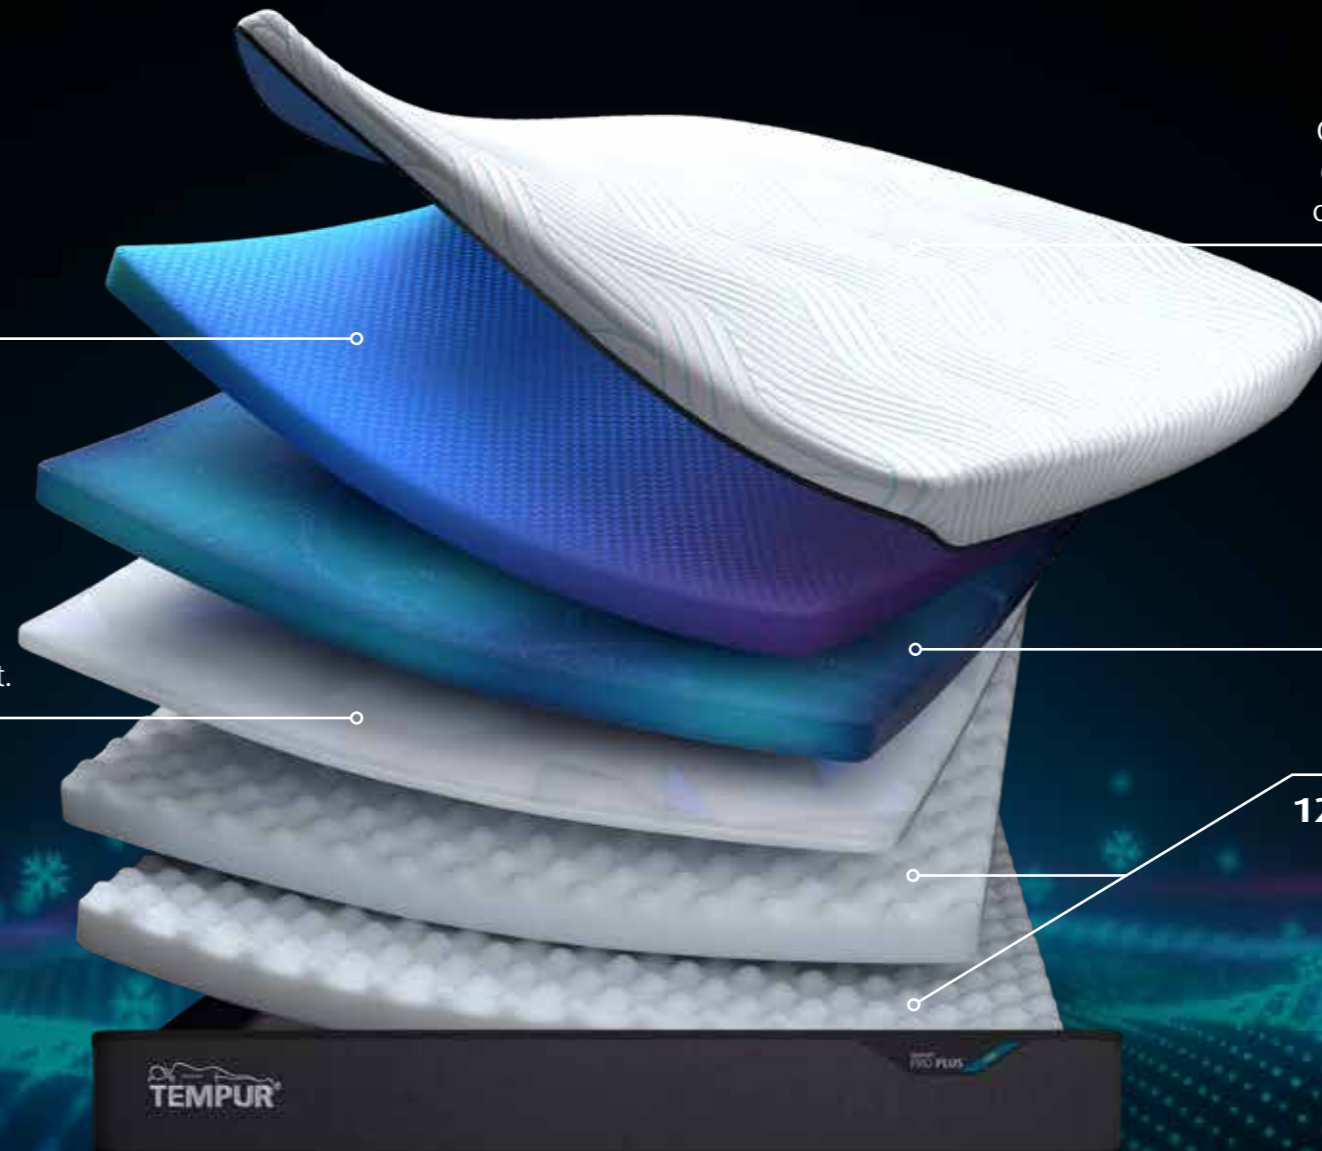

SOFT

TEMPUR PRO[®] PLUS SMARTCOOL[™] ❄️

OUR MOST ADAPTIVE MATTRESS EVER WITH COOLING COVER TECHNOLOGY

Our most adaptive TEMPUR[®] mattress yet with TEMPUR[®] Advanced Material for our best ever pressure relief* and outstanding motion absorption, combined with SmartCool[™] cover technology. With a cosy soft feel for gently conforming comfort and body support. Streamlined 25cm height.

5cm TEMPUR[®] Advanced Material

TEMPUR[®] Advanced Material provides our **best ever pressure relief*** across your body.

3cm TEMPUR[®] Dynamic Support Technology

Working together with TEMPUR[®] Material, this layer supports you and provides extra ease of movement.

TEMPUR Pro[®] SmartCool[™] Cover

Our cool-to-the-touch QuickRefresh[™] mattress cover absorbs excess heat and is easy to keep clean and fresh – simply unzip and wash at 40°C.

5cm TEMPUR Adapt[®] Material

The original TEMPUR[®] Material that adapts, supports and relieves pressure is now even more resilient and long lasting.

12cm TEMPUR DuraBase[™] Technology

Works with the layers above, ensuring long-lasting comfort and support.