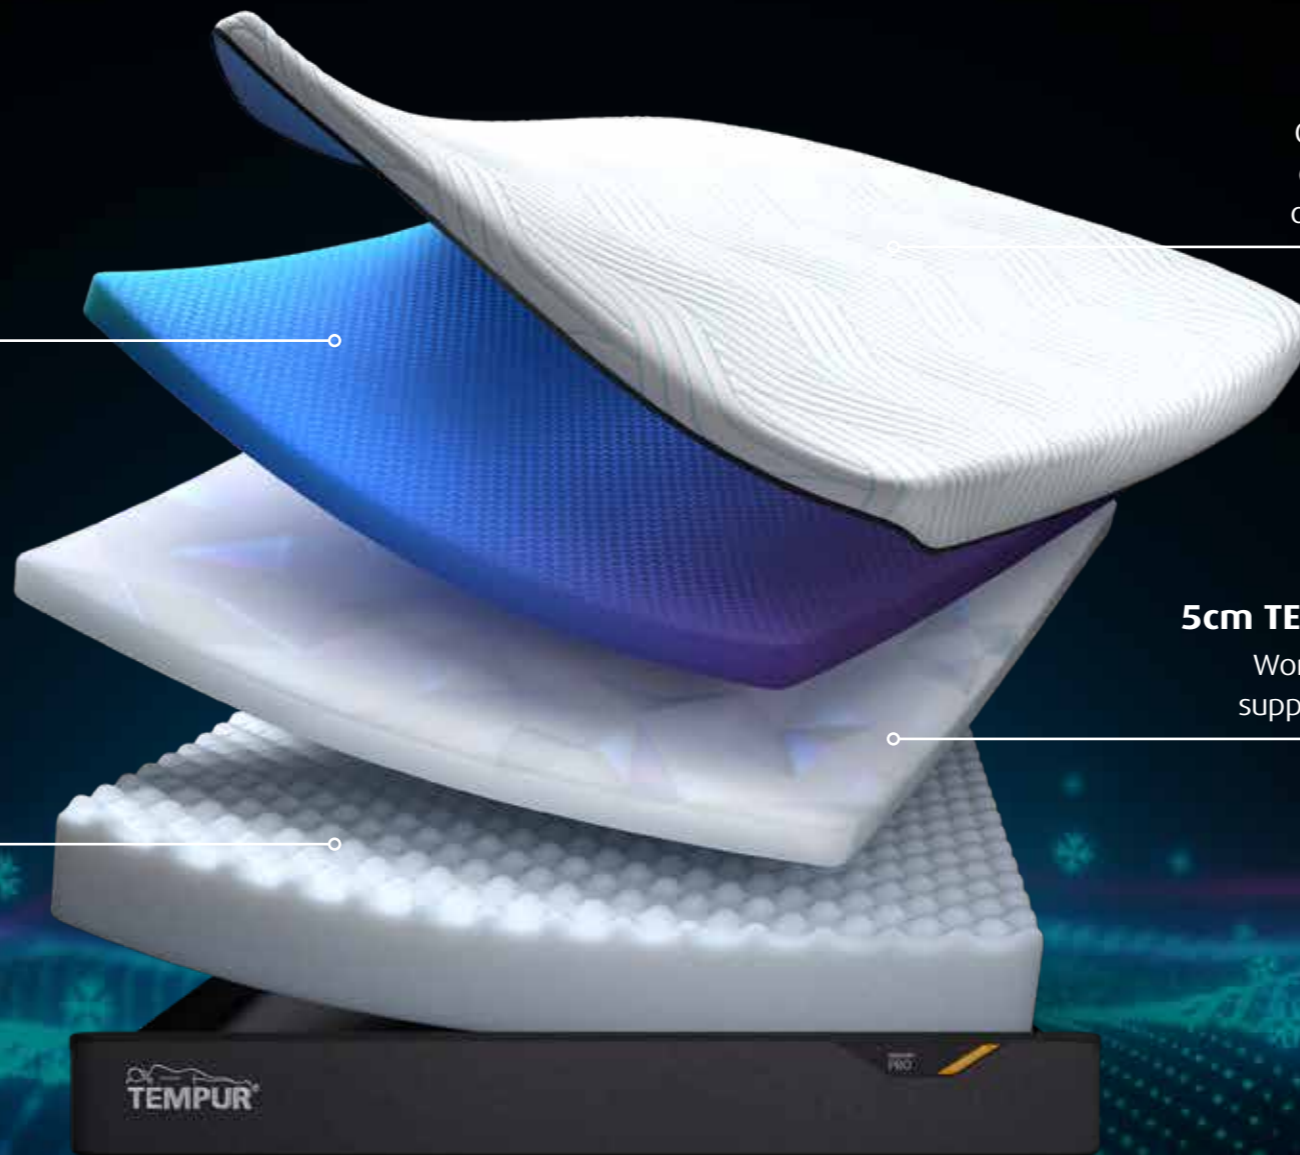

MEDIUM FIRM

TEMPUR PRO[®] SMARTCOOL[™] ❄️

OUR MOST ADAPTIVE MATTRESS EVER WITH COOLING COVER TECHNOLOGY

Our most adaptive TEMPUR[®] mattress yet with TEMPUR[®] Advanced Material for our best ever pressure relief* and outstanding motion absorption, combined with SmartCool[™] cover technology. With a medium firm mattress feel with extra ease of movement and conforming support. Streamlined 21cm height.

3cm TEMPUR[®] Advanced Material
TEMPUR[®] Advanced Material provides our **best ever pressure relief*** across your body.

13cm TEMPUR DuraBase[™] Technology
Works with the layers above, ensuring long-lasting comfort and support.

TEMPUR Pro[®] SmartCool[™] Cover
Our cool-to-the-touch QuickRefresh[™] mattress cover absorbs excess heat and is easy to keep clean and fresh – simply unzip and wash at 40°C.

5cm TEMPUR[®] Dynamic Support Technology
Working together with TEMPUR[®] Material, this layer supports you and provides extra ease of movement.

QUICK REFRESH COVER

NO TURN

WASHABLE COVER