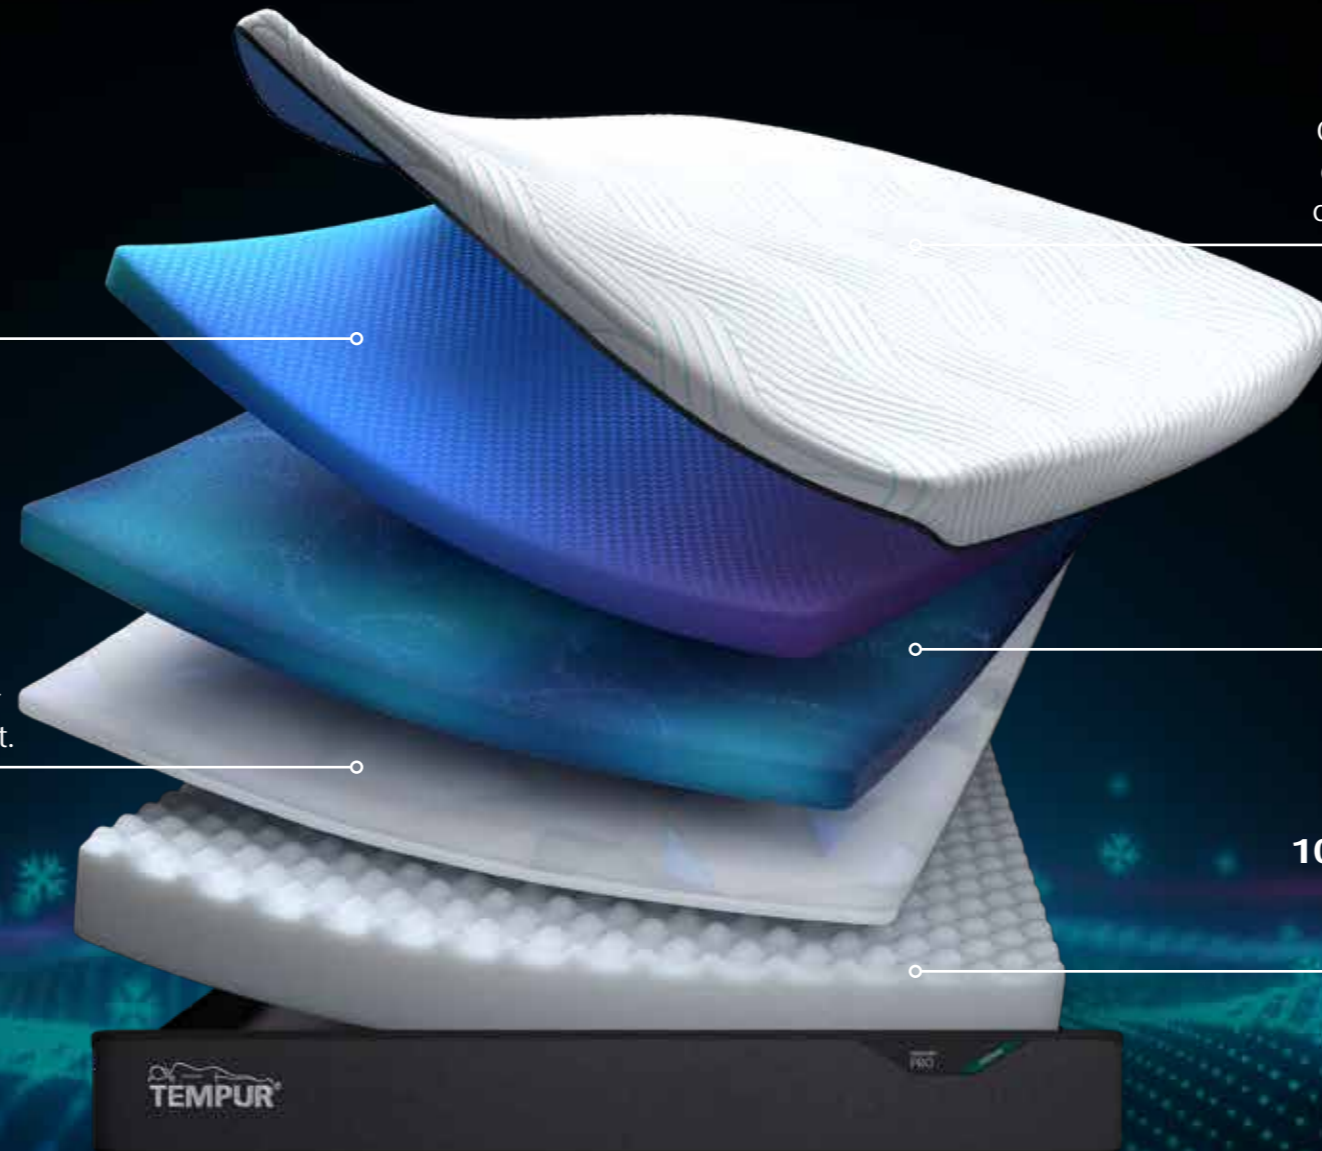

MEDIUM

TEMPUR PRO[®] SMARTCOOL[™] ❄️

OUR MOST ADAPTIVE MATTRESS EVER WITH COOLING COVER TECHNOLOGY

Our most adaptive TEMPUR[®] mattress yet with TEMPUR[®] Advanced Material for our best ever pressure relief* and outstanding motion absorption, combined with SmartCool[™] cover technology. With a medium mattress feel for the perfect balance of comfort and support. Streamlined 21cm height.

3cm TEMPUR[®] Advanced Material

TEMPUR[®] Advanced Material provides our **best ever pressure relief*** across your body.

3cm TEMPUR[®] Dynamic Support Technology

Working together with TEMPUR[®] Material, this layer supports you and provides extra ease of movement.

TEMPUR Pro[®] SmartCool[™] Cover

Our cool-to-the-touch QuickRefresh[™] mattress cover absorbs excess heat and is easy to keep clean and fresh – simply unzip and wash at 40°C.

5cm TEMPUR Adapt[®] Material

The original TEMPUR[®] Material that adapts, supports and relieves pressure is now even more resilient and long lasting.

10cm TEMPUR DuraBase[™] Technology

Works with the layers above, ensuring long-lasting comfort and support.