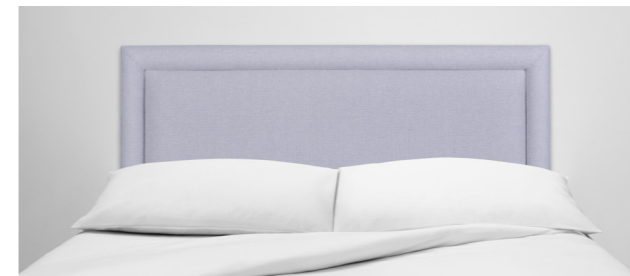

Achilles
Height 80cm

Aldo
Height 96cm

Artemis
Height 62cm (on beds 179cm wide or smaller)
Height 72cm (on beds 180cm wide or bigger)

Atlas
Height 90cm

Berkeley
Height from floor 167cm (on beds 201cm wide or smaller)
Height from floor 177cm (on beds 202cm wide or bigger)

Ceto
Height 75cm

Clabon
Height 66cm (on beds 179cm wide or smaller)
Height 76cm (on beds 180cm wide or bigger)

Eccleston
Height 66cm (on beds 179cm wide or smaller)
Height 76cm (on beds 180cm wide or bigger)

Elba
Height 62cm (on beds 179cm wide or smaller)
Height 72cm (on beds 180cm wide or bigger)

Enyo
Height 65cm

Helios
Height 66cm

Hera
Height 55cm

Iris
Height 62cm (on beds 179cm wide or smaller)
Height 72cm (on beds 180cm wide or bigger)

Lennox
Height 66cm (on beds 179cm wide or smaller)
Height 76cm (on beds 180cm wide or bigger)

Moncorvo
Height 66cm (on beds 179cm wide or smaller)
Height 76cm (on beds 180cm wide or bigger)

Muses
Height 55cm