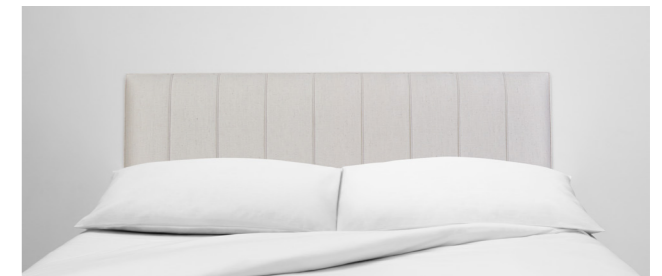

Achilles
Height 80cm

Aldo
Height 96cm

Artemis
Height 62cm (on beds 179cm wide or smaller)
Height 72cm (on beds 180cm wide or bigger)

Atlas
Height 90cm

Berkeley
Height from floor 167cm (on beds 201cm wide or smaller)
Height from floor 177cm (on beds 202cm wide or bigger)

Ceto
Height 75cm

Clabon
Height 66cm (on beds 179cm wide or smaller)
Height 76cm (on beds 180cm wide or bigger)

Eccleston
Height 66cm (on beds 179cm wide or smaller)
Height 76cm (on beds 180cm wide or bigger)

Elba
Height 62cm (on beds 179cm wide or smaller)
Height 72cm (on beds 180cm wide or bigger)

Enyo
Height 65cm

Helios
Height 66cm

Hera
Height 55cm

Iris
Height 62cm (on beds 179cm wide or smaller)
Height 72cm (on beds 180cm wide or bigger)

Lennox
Height 66cm (on beds 179cm wide or smaller)
Height 76cm (on beds 180cm wide or bigger)

Moncorvo
Height 66cm (on beds 179cm wide or smaller)
Height 76cm (on beds 180cm wide or bigger)

Muses
Height 55cm