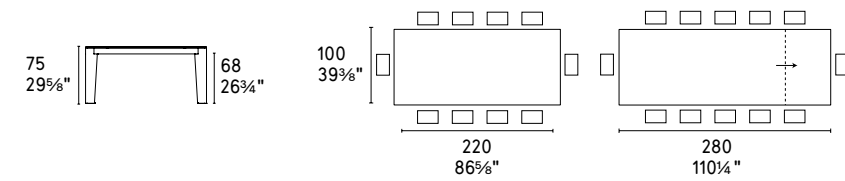

# Alpha

*design by Calligaris Studio*

*Cookes* | LIFE well furnished

**CS4120-R 160**

**CS4120-R 180**

**CS4120-R 220**

Alpha tavolo / table CS4120-R P15L / P9C  
Elle sedia / chair CS2012 P15L / S7H  
Opera credenza / sideboard CS6051-3 P29L / P29L / P29L  
Ionico vaso / vase CS7189-A -B  
Terrazzo tappeto / rug CS7208