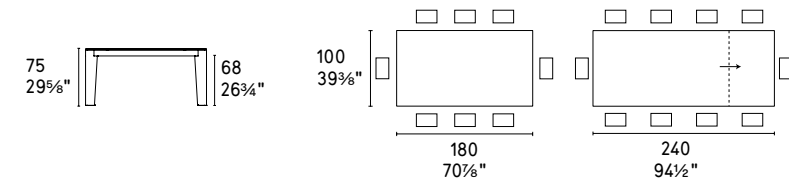

# Alpha

*design by Calligaris Studio*

*Cookes* | LIFE well furnished

**CS4120-R 160**

**CS4120-R 180**

**CS4120-R 220**

Alpha tavolo / table CS4120-R P15L / P9C  
Elle sedia / chair CS2012 P15L / S7H  
Opera credenza / sideboard CS6051-3 P29L / P29L / P29L  
Ionico vaso / vase CS7189-A -B  
Terrazzo tappeto / rug CS7208