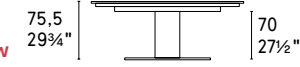

CS4124-FE 250
CS4124-FE 250 MTO **new**