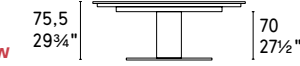

CS4124-FE 200
CS4124-FE 200 MTO **new**