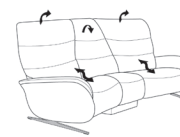

3 seater sofa with Cumuly function

(2 seater optic)

also available with electric motor
W: 197 x D: 90 x H: 107 cm

2.5 seater sofa with Cumuly function

also available with electric motor
W: 160 x D: 90 x H: 107 cm

2 seater sofa with Cumuly function

also available with electric motor
W: 140 x D: 90 x H: 107 cm

Curved sofa with Cumuly function

also available with electric motor
W: 202 x D: 102 x H: 107 cm

3 seater sofa with high fixed back

(2 seater optic)

W: 197 x D: 90 x H: 107 cm

2.5 seater sofa with high fixed back

W: 160 x D: 90 x H: 107 cm

2 seater sofa with high fixed back

W: 140 x D: 90 x H: 107 cm

Stainless Steel look 62

Powder coated anthracite 63