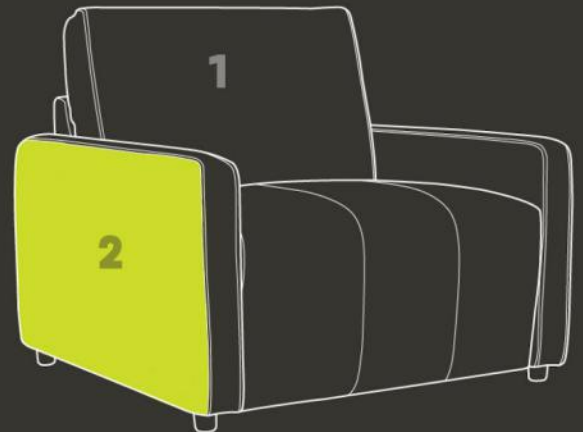

MORLEY.

Cookes | LIFE well furnished