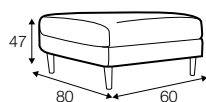

LCV loose with velcro

SPECIAL

modular system

Drawing show combinations with armrest II. Combinantons with other armrest are properly longer or shorter in width.
All elements in loose cover with velcro are with french stitching on the armrest.

loose cover elements

armchair

footstool 80x60

2 seater

3 seater

3 XL seater divided

loose cover elements with velcro

armchair

footstool 80x60

2 seater

3 seater

3 XL seater divided

set 1 right
2 seater left / or right + divan right / or left

set 2 right
3 seater left / or right + divan right / or left

set 3
2 seater left / or right + corner 90° + 2 seater right / or left