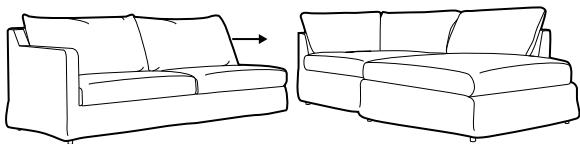

footstool 80x60

2 seater

3 seater

3 XL seater divided

set 1 right
2 seater left / or right + divan right / or left

set 2 right
3 seater left / or right + divan right / or left

set 3
2 seater left / or right + corner 90° + 2 seater right / or left

set 4 left
2 seater left / or right + corner 90° + 3 seater right / or left

set 5
3 seater left / or right + corner 90° + 3 seater right / or left

modular system

elements of the modular system loose cover elements

2 seater left / or right

2 seater without armrests

3 seater left / or right

3 seater without armrests

divan right / or left

corner 90°

loose cover elements with velcro

2 seater left / or right

2 seater without armrests

3 seater left / or right

3 seater without armrests

divan right / or left

corner 90°

extra dimensions

depth of armchair seat

depth of sofa seat