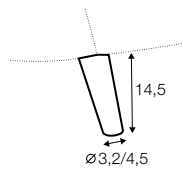

depth of armchair seat without cushions

depth of sofa seat without cushions

accessories

lumbar cushion 90x25
cushion: 3 seater

lumbar cushion 70x25
cushion: 2 seater, 3 XL seater

lumbar cushion 55x25
cushion: divan, corner 90°

headrest L-90

headrest L-80

armrest I

armrest II

legs

no. 153
wood
front: only for armchair

no. 154D
wood
back: only for armchair
with leg no. 153

no. 174
wood