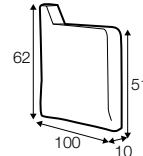

depth of armchair seat without cushions

depth of sofa seat without cushions

accessories

lumbar cushion 90x25
cushion: 3 seater

lumbar cushion 70x25
cushion: 2 seater, 3 XL seater

lumbar cushion 55x25
cushion: divan, corner 90°

headrest L-90

headrest L-80

armrest I

armrest II

legs

no. 153
wood
front: only for armchair

no. 154D
wood
back: only for armchair
with leg no. 153

no. 174
wood