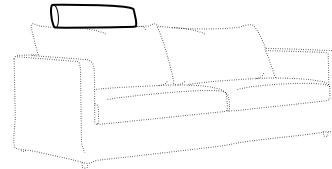

headrest L-80