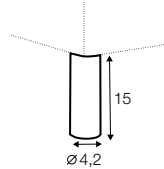

depth of armchair seat without cushions

depth of sofa seat without cushions

accessories

lumbar cushion 90x25
cushion: 3 seater

lumbar cushion 70x25
cushion: 2 seater, 3 XL seater

lumbar cushion 55x25
cushion: divan, corner 90°

headrest L-90

headrest L-80

armrest I

armrest II

legs

no. 153
wood
front: only for armchair

no. 154D
wood
back: only for armchair
with leg no. 153

no. 174
wood