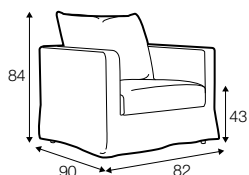

LCV loose with velcro

SPECIAL

modular system

Drawing show combinations with armrest II. Combinantons with other armrest are properly longer or shorter in width.
All elements in loose cover with velcro are with french stitching on the armrest.

loose cover elements

armchair

footstool 80x60

2 seater

3 seater

3 XL seater divided

loose cover elements with velcro

armchair

footstool 80x60

2 seater

3 seater

3 XL seater divided

set 1 right
2 seater left / or right + divan right / or left

set 2 right
3 seater left / or right + divan right / or left

set 3
2 seater left / or right + corner 90° + 2 seater right / or left

2 seater without armrests

3 seater left / or right

3 seater without armrests

divan right / or left

corner 90°

extra dimensions

depth of armchair seat

depth of sofa seat