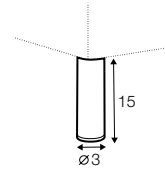

depth of armchair seat without cushions

depth of sofa seat without cushions

accessories

lumbar cushion 90x25
cushion: 3 seater

lumbar cushion 70x25
cushion: 2 seater, 3 XL seater

lumbar cushion 55x25
cushion: divan, corner 90°

headrest L-90

headrest L-80

armrest I

armrest II

legs

no. 153
wood
front: only for armchair

no. 154D
wood
back: only for armchair
with leg no. 153

no. 174
wood