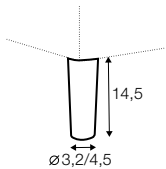

depth of armchair seat without cushions

depth of sofa seat without cushions

accessories

lumbar cushion 90x25
cushion: 3 seater

lumbar cushion 70x25
cushion: 2 seater, 3 XL seater

lumbar cushion 55x25
cushion: divan, corner 90°

headrest L-90

headrest L-80

armrest I

armrest II

legs

no. 153
wood
front: only for armchair

no. 154D
wood
back: only for armchair
with leg no. 153

no. 174
wood