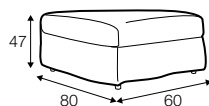

footstool 80x60