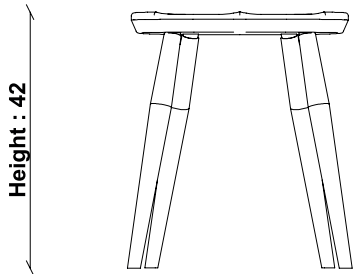

UK

PRODUCT DIMENSIONS

Width: 37cm

Depth: 31cm

Height: 42cm

ASSEMBLY

Fully assembled

ercol

425 SADDLE STOOL

TECHNICAL DRAWING - All dimensions in CM

Seat depth : 27

Seat width : 36

Height : 42

Width : 37

Depth : 30