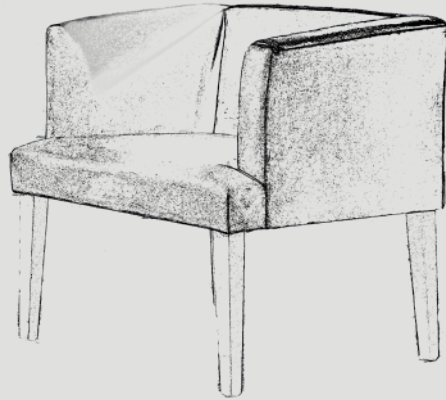

# THE HUGO

Displayed in Velvet Slate fabric

## Dimensions

W: 67cm H: 78cm D: 66cm

Seat Width: 46cm Seat Height: 46cm

## Sleek and Stylish

Perfectly placed in a bedroom, lounge or even around a dining table, The Hugo has a cool, contemporary interior. Embodying quality and luxury living, the chair offers clean, sleek lines and optimum versatility.

- Designed to complement most rooms, it offers a high-quality finish
- Featuring materials sourced in the UK, this chair is manufactured in Yorkshire
- Offering a comfortable seat interior, it's as practical as it is stylish