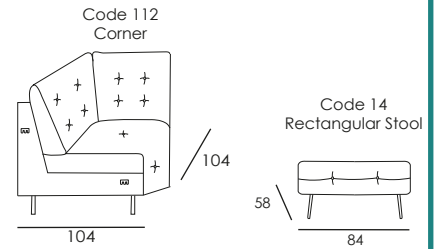

Depth + Seat Height

Model 5258 BOLZANO

CARCASS: spruce, chipboard and multilayer panels

SPRINGING: polypropylene and natural elastic belts on back and rings on seats

PADDING: stress-resistant poldensities

METAL FEET: h 14.5cm

Seat width: 94cm

Seat width: 84cm

Seat width: 74cm

Seat width: 64cm