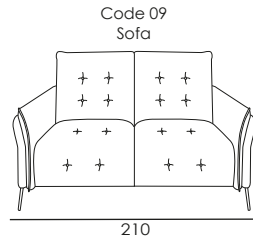

Depth + Seat Height

Model 5258 BOLZANO

CARCASS: spruce, chipboard and multilayer panels

SPRINGING: polypropylene and natural elastic belts on back and rings on seats

PADDING: stress-resistant poldensities

METAL FEET: h 14.5cm

Seat width: 94cm

Seat width: 84cm

Seat width: 74cm

Seat width: 64cm