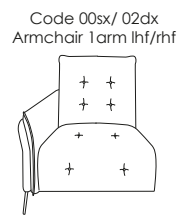

Depth + Seat Height

Model 5258 BOLZANO

CARCASS: spruce, chipboard and multilayer panels

SPRINGING: polypropylene and natural elastic belts on back and rings on seats

PADDING: stress-resistant poldensities

METAL FEET: h 14.5cm

Seat width: 94cm

Seat width: 84cm

Seat width: 74cm

Seat width: 64cm