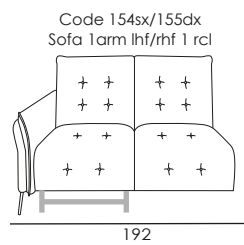

Depth + Seat Height

Model 5258 BOLZANO

CARCASS: spruce, chipboard and multilayer panels

SPRINGING: polypropylene and natural elastic belts on back and rings on seats

PADDING: stress-resistant poldensities

METAL FEET: h 14.5cm

Seat width: 94cm

Seat width: 84cm

Seat width: 74cm

Seat width: 64cm