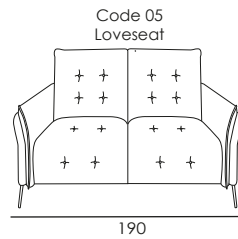

Depth + Seat Height

Model 5258 BOLZANO

CARCASS: spruce, chipboard and multilayer panels

SPRINGING: polypropylene and natural elastic belts on back and rings on seats

PADDING: stress-resistant poldensities

METAL FEET: h 14.5cm

Seat width: 94cm

Seat width: 84cm

Seat width: 74cm

Seat width: 64cm