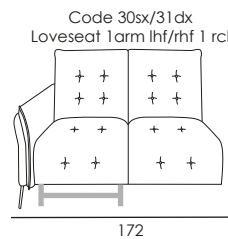

Depth + Seat Height

Model 5258 BOLZANO

CARCASS: spruce, chipboard and multilayer panels

SPRINGING: polypropylene and natural elastic belts on back and rings on seats

PADDING: stress-resistant poldensities

METAL FEET: h 14.5cm

Seat width: 94cm

Seat width: 84cm

Seat width: 74cm

Seat width: 64cm