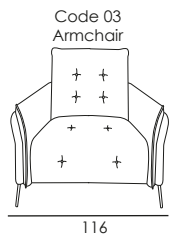

Depth + Seat Height

Model 5258 BOLZANO

CARCASS: spruce, chipboard and multilayer panels

SPRINGING: polypropylene and natural elastic belts on back and rings on seats

PADDING: stress-resistant poldensities

METAL FEET: h 14.5cm

Seat width: 94cm

Seat width: 84cm

Seat width: 74cm

Seat width: 64cm