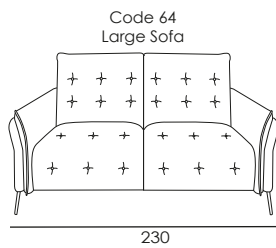

Depth + Seat Height

Model 5258 BOLZANO

CARCASS: spruce, chipboard and multilayer panels

SPRINGING: polypropylene and natural elastic belts on back and rings on seats

PADDING: stress-resistant poldensities

METAL FEET: h 14.5cm

Seat width: 94cm

Seat width: 84cm

Seat width: 74cm

Seat width: 64cm