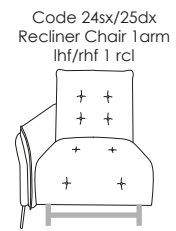

METAL FEET: h 14.5cm

Seat width: 94cm

Seat width: 84cm

Seat width: 74cm

Seat width: 64cm