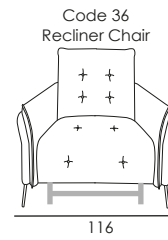

METAL FEET: h 14.5cm

Seat width: 94cm

Seat width: 84cm

Seat width: 74cm

Seat width: 64cm