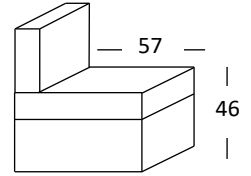

Depth + Seat Height

Model 5258 BOLZANO

CARCASS: spruce, chipboard and multilayer panels

SPRINGING: polypropylene and natural elastic belts on back and rings on seats

PADDING: stress-resistant poldensities

METAL FEET: h 14.5cm

Seat width: 94cm

Seat width: 84cm

Seat width: 74cm

Seat width: 64cm