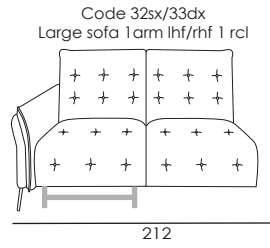

Depth + Seat Height

Model 5258 BOLZANO

CARCASS: spruce, chipboard and multilayer panels

SPRINGING: polypropylene and natural elastic belts on back and rings on seats

PADDING: stress-resistant poldensities

METAL FEET: h 14.5cm

Seat width: 94cm

Seat width: 84cm

Seat width: 74cm

Seat width: 64cm