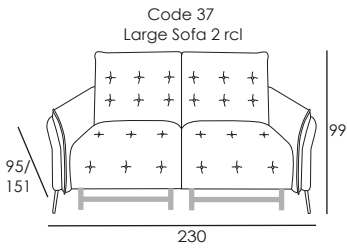

Depth + Seat Height

Model 5258 BOLZANO

CARCASS: spruce, chipboard and multilayer panels

SPRINGING: polypropylene and natural elastic belts on back and rings on seats

PADDING: stress-resistant poldensities

METAL FEET: h 14.5cm

Seat width: 94cm

Seat width: 84cm

Seat width: 74cm

Seat width: 64cm