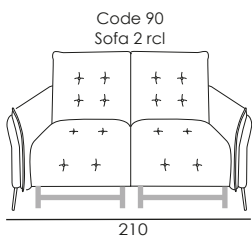

Depth + Seat Height

Model 5258 BOLZANO

CARCASS: spruce, chipboard and multilayer panels

SPRINGING: polypropylene and natural elastic belts on back and rings on seats

PADDING: stress-resistant poldensities

METAL FEET: h 14.5cm

Seat width: 94cm

Seat width: 84cm

Seat width: 74cm

Seat width: 64cm