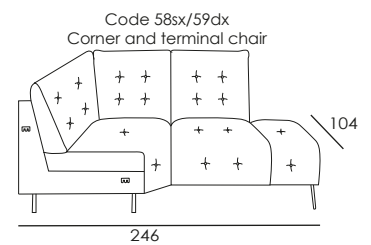

Depth + Seat Height

Model 5258 BOLZANO

CARCASS: spruce, chipboard and multilayer panels

SPRINGING: polypropylene and natural elastic belts on back and rings on seats

PADDING: stress-resistant poldensities

METAL FEET: h 14.5cm

Seat width: 94cm

Seat width: 84cm

Seat width: 74cm

Seat width: 64cm