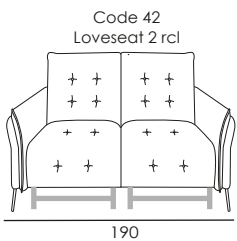

Depth + Seat Height

Model 5258 BOLZANO

CARCASS: spruce, chipboard and multilayer panels

SPRINGING: polypropylene and natural elastic belts on back and rings on seats

PADDING: stress-resistant poldensities

METAL FEET: h 14.5cm

Seat width: 94cm

Seat width: 84cm

Seat width: 74cm

Seat width: 64cm