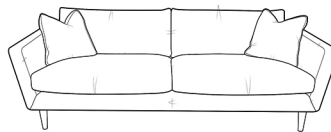

FABRIC LOCATION OPTIONS:

Plain all over

Pattern all over

All items are available in any plain or specified patterns (Flower Power or Spot Flower)

FABRIC LOCATION GUIDE:

Fabric 1

Scatter 1

Scatter 2

(Plain or Pattern)

SIZE OPTIONS:

Extra Large Sofa
H81 x W235 x D93cm

Large Sofa
H81 x W220 x D93cm

Snuggler
H81 x W124 x D93cm

Medium Sofa
H81 x W190 x D93cm

Small Sofa
H81 x W166 x D93cm

Armchair
H81 x W97 x D93cm