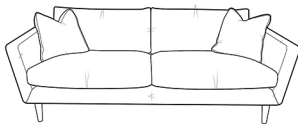

FABRIC LOCATION OPTIONS:

Plain all over

Pattern all over

All items are available in any plain or specified patterns (Flower Power or Spot Flower)

FABRIC LOCATION GUIDE:

Fabric 1

Scatter 1

Scatter 2

(Plain or Pattern)

SIZE OPTIONS:

Extra Large Sofa
H81 x W235 x D93cm

Large Sofa
H81 x W220 x D93cm

Snuggler
H81 x W124 x D93cm

Medium Sofa
H81 x W190 x D93cm

Small Sofa
H81 x W166 x D93cm

Armchair
H81 x W97 x D93cm