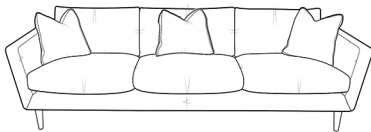

FABRIC LOCATION OPTIONS:

Plain all over

Pattern all over

All items are available in any plain or specified patterns (Flower Power or Spot Flower)

FABRIC LOCATION GUIDE:

Fabric 1

Scatter 1

Scatter 2

(Plain or Pattern)

SIZE OPTIONS:

Extra Large Sofa
H81 x W235 x D93cm

Large Sofa
H81 x W220 x D93cm

Snuggler
H81 x W124 x D93cm

Medium Sofa
H81 x W190 x D93cm

Small Sofa
H81 x W166 x D93cm

Armchair
H81 x W97 x D93cm