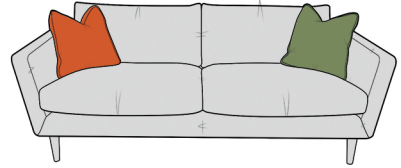

FABRIC LOCATION OPTIONS:

Plain all over

Pattern all over

All items are available in any plain or specified patterns (Flower Power or Spot Flower)

FABRIC LOCATION GUIDE:

Fabric 1

Scatter 1

Scatter 2

(Plain or Pattern)

SIZE OPTIONS:

Extra Large Sofa
H81 x W235 x D93cm

Large Sofa
H81 x W220 x D93cm

Snuggler
H81 x W124 x D93cm

Medium Sofa
H81 x W190 x D93cm

Small Sofa
H81 x W166 x D93cm

Armchair
H81 x W97 x D93cm