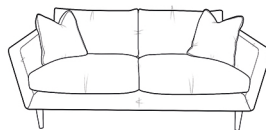

FABRIC LOCATION OPTIONS:

Plain all over

Pattern all over

All items are available in any plain or specified patterns (Flower Power or Spot Flower)

FABRIC LOCATION GUIDE:

Fabric 1

Scatter 1

Scatter 2

(Plain or Pattern)

SIZE OPTIONS:

Extra Large Sofa
H81 x W235 x D93cm

Large Sofa
H81 x W220 x D93cm

Snuggler
H81 x W124 x D93cm

Medium Sofa
H81 x W190 x D93cm

Small Sofa
H81 x W166 x D93cm

Armchair
H81 x W97 x D93cm