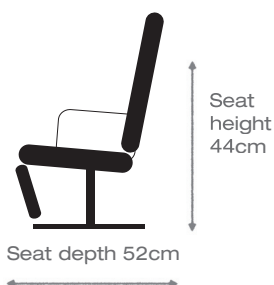

Leather shown: 24 Longru Azuro

- Two seat options - soft or medium
- Wide choice of leather colours / quality and fabric
- Three sizes of chair
- Five designs of base
- Reclines and swivels
- Integrated footrests
- Matching sofas available - Azure 4080 / 81
- Individually adjustable headrest
- Wooden base - in beech 43
- Upgrade your chair from manual to power - optional extra Triple motor - Triple motor lift & rise Battery power pack option also available

15 different options. 1 price!

SMALL

W: 72 x D: 84 x H: 111 cm

MEDIUM

W: 72 x D: 86 x H: 113 cm

LARGE

W: 72 x D: 88 x H: 117 cm

For more detailed information and prices please contact your local stockist.