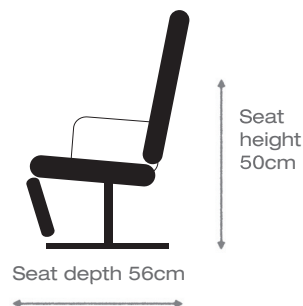

Leather shown: 24 Longru Azuro

- Two seat options - soft or medium
- Wide choice of leather colours / quality and fabric
- Three sizes of chair
- Five designs of base
- Reclines and swivels
- Integrated footrests
- Matching sofas available - Azure 4080 / 81
- Individually adjustable headrest
- Wooden base - in beech 43
- Upgrade your chair from manual to power - optional extra Triple motor - Triple motor lift & rise Battery power pack option also available

15 different options. 1 price!

SMALL

W: 72 x D: 84 x H: 111 cm

MEDIUM

W: 72 x D: 86 x H: 113 cm

LARGE

W: 72 x D: 88 x H: 117 cm

For more detailed information and prices please contact your local stockist.