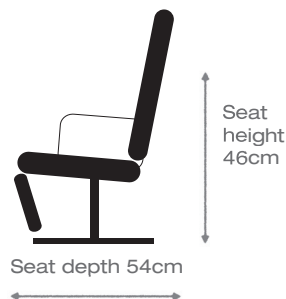

Leather shown: 24 Longru Azuro

- Two seat options - soft or medium
- Wide choice of leather colours / quality and fabric
- Three sizes of chair
- Five designs of base
- Reclines and swivels
- Integrated footrests
- Matching sofas available - Azure 4080 / 81
- Individually adjustable headrest
- Wooden base - in beech 43
- Upgrade your chair from manual to power - optional extra Triple motor - Triple motor lift & rise Battery power pack option also available

15 different options. 1 price!

SMALL

W: 72 x D: 84 x H: 111 cm

MEDIUM

W: 72 x D: 86 x H: 113 cm

LARGE

W: 72 x D: 88 x H: 117 cm

For more detailed information and prices please contact your local stockist.