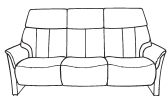

3 seater sofa with Cumuly function

also available with electric motor
W: 210 x D: 91 x H: 107 cm

2.5 seater sofa with Cumuly function

also available with electric motor
W: 173 x D: 91 x H: 107 cm

2 seater sofa with Cumuly function

also available with electric motor
W: 153 x D: 91 x H: 107 cm

Armchair with Cumuly function

also available with electric motor
Lg: W: 96 x D: 91 x H: 107 cm
Sm: W: 89 x D: 91 x H: 107 cm

Curved sofa / home cinema with Cumuly function + rack & retractable middle back

also available with electric motor
W: 213 x D: 102 x H: 107 cm

Adjustable storage footstool

Lg: W: 85 x D: 54 x H: 43 cm
Sm: W: 68 x D: 54 x H: 43 cm

3 seater sofa with high fixed back

W: 210 x D: 91 x H: 107 cm

2.5 seater sofa with high fixed back

W: 173 x D: 91 x H: 107 cm

2 seater sofa with high fixed back

W: 153 x D: 91 x H: 107 cm

Armchair with high fixed back

W: 96 x D: 91 x H: 107 cm

Round sofa with Cumuly function