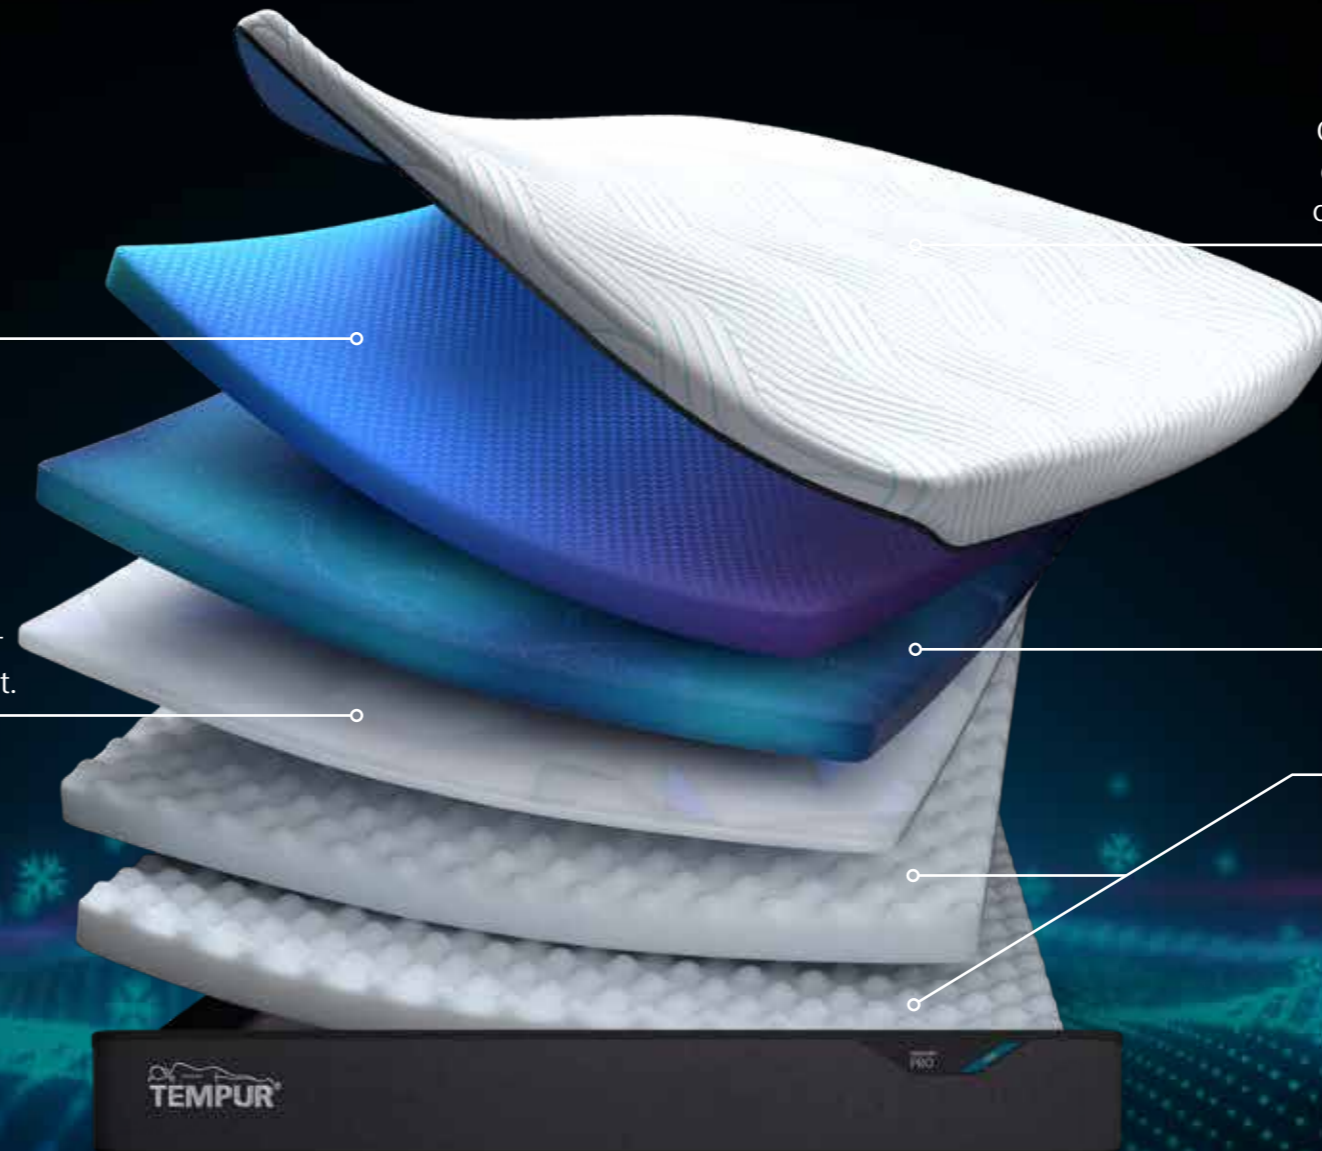

SOFT

TEMPUR PRO® SMARTCOOL™ ❄️

OUR MOST ADAPTIVE MATTRESS EVER WITH COOLING COVER TECHNOLOGY

Our most adaptive TEMPUR® mattress yet with TEMPUR® Advanced Material for our best ever pressure relief* and outstanding motion absorption, combined with SmartCool™ cover technology. With a cosy soft feel for gently conforming comfort and body support. Streamlined 21cm height.

3cm TEMPUR® Advanced Material

TEMPUR® Advanced Material provides our **best ever pressure relief*** across your body.

3cm TEMPUR® Dynamic Support Technology

Working together with TEMPUR® Material, this layer supports you and provides extra ease of movement.

TEMPUR Pro® SmartCool™ Cover

Our cool-to-the-touch QuickRefresh™ mattress cover absorbs excess heat and is easy to keep clean and fresh – simply unzip and wash at 40°C.

3cm TEMPUR Adapt® Material

The original TEMPUR® Material that adapts, supports and relieves pressure is now even more resilient and long lasting.

6cm TEMPUR DuraBase™ Technology

Works with the layers above, ensuring long-lasting comfort and support.

* Based on internal tests comparing TEMPUR® Original with TEMPUR® Advanced Material, carried out by Dan-Foam ApS between May 2022 – March 2023.

A mattress like no other

Cookes | LIFE well furnished

10-YEAR GUARANTEE

QUICK REFRESH COVER

NO TURN

WASHABLE COVER