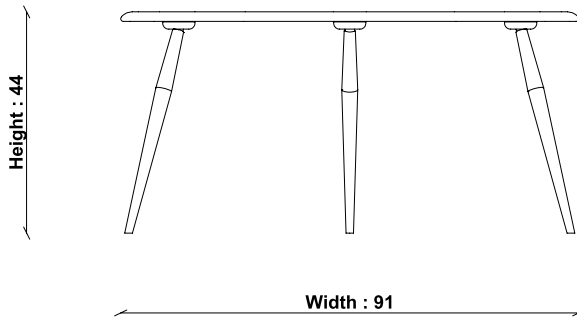

7353 PEBBLE COFFEE TABLE

TECHNICAL DRAWING - All dimensions in CM

ercol