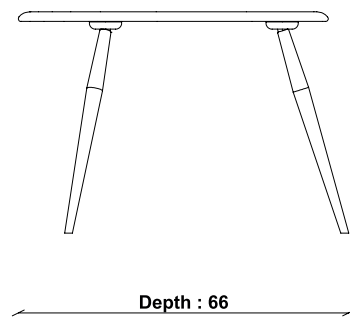

7353 PEBBLE COFFEE TABLE

TECHNICAL DRAWING - All dimensions in CM

ercol