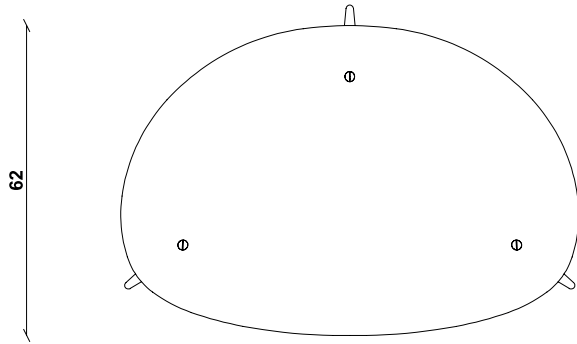

7353 PEBBLE COFFEE TABLE

TECHNICAL DRAWING - All dimensions in CM

ercol