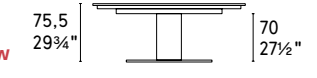

CS4124-FE 200
CS4124-FE 200 MTO new