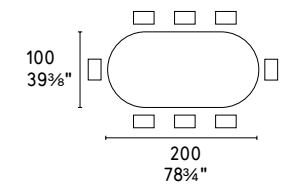

CS4124-FE 200
CS4124-FE 200 MTO new