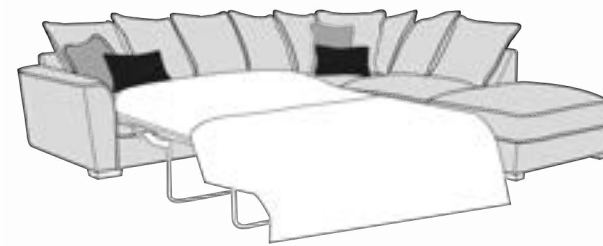

ALU (AU)

4 Seater modular sofa (4MD)

3 Seater sofa (3ST)

2 Seater sofa (2ST)

3 Seater Deluxe Sofa Bed (3DB)

2 Seater Deluxe Sofa Bed (2DB)

Love chair (LOV)

Arm chair (1ST)

Large Footstool (FST)

Chaise End Storage Footstool (FSS)

-  **COVER 1**
(BODY)
-  **COVER 2**
(SCATTER)
-  **COVER 3**
(BOLSTER)

Standard Back Scatter Cushions

Front = Cover 2
Piping = Cover 1
Back = Cover 1

Bolster Cushion

Front = Cover 3
Back = Cover 3

CONWAY COVER GUIDE - PILLOW BACK

LH2, COR, RH2 Group

LH2, COR, RH1 Group

LH1, COR, RH2 Group

LH1, COR, RH1 Group

LH2, RFC, FST/FSS Group

FST/FSS, LFC, RH2 Group

L2D, RFC, FST/FSS Group

FST/FSS, LFC, R2D Group

L2D, COR, RH1 Group

LH1, COR, R2D Group

ALU (AU)

4 Seater modular sofa (4MD)

3 Seater sofa (3ST)