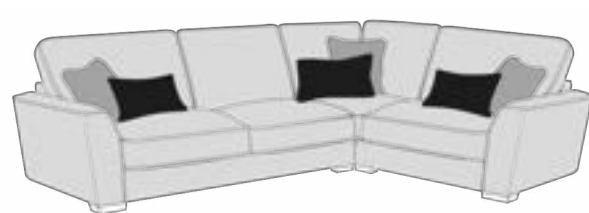

Cookes

FURNITURE

FRAME GUARANTEE
15
YEAR
FRAME GUARANTEE

Conway Collection

DuoFlex

CONWAY COVER GUIDE - STANDARD BACK

LH2, COR, RH2 Group

LH2, COR, RH1 Group

LH1, COR, RH2 Group

LH1, COR, RH1 Group

LH2, RFC, FST/FSS Group

FST/FSS, LFC, RH2 Group

L2D, RFC, FST/FSS Group

FST/FSS, LFC, R2D Group

L2D, COR, RH1 Group

LH1, COR, R2D Group

ALU (AU)

4 Seater modular sofa (4MD)

3 Seater sofa (3ST)

2 Seater sofa (2ST)

3 Seater Deluxe Sofa Bed (3DB)

2 Seater Deluxe Sofa Bed (2DB)

Love chair (LOV)

Arm chair (1ST)