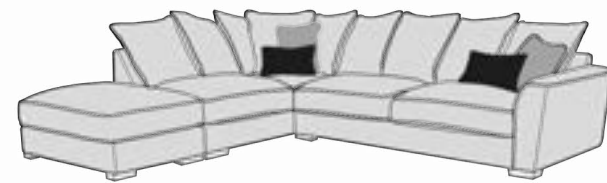

ALU (AU)

4 Seater modular sofa (4MD)

3 Seater sofa (3ST)

2 Seater sofa (2ST)

3 Seater Deluxe Sofa Bed (3DB)

2 Seater Deluxe Sofa Bed (2DB)

Love chair (LOV)

Arm chair (1ST)

Large Footstool (FST)

Chaise End Storage Footstool (FSS)

-  **COVER 1**
(BODY)
-  **COVER 2**
(SCATTER)
-  **COVER 3**
(BOLSTER)

Standard Back Scatter Cushions

Front = Cover 2
Piping = Cover 1
Back = Cover 1

Bolster Cushion

Front = Cover 3
Back = Cover 3

CONWAY COVER GUIDE - PILLOW BACK

LH2, COR, RH2 Group

LH2, COR, RH1 Group

LH1, COR, RH2 Group

LH1, COR, RH1 Group

LH2, RFC, FST/FSS Group

FST/FSS, LFC, RH2 Group

L2D, RFC, FST/FSS Group

FST/FSS, LFC, R2D Group

L2D, COR, RH1 Group

LH1, COR, R2D Group

ALU (AU)

4 Seater modular sofa (4MD)

3 Seater sofa (3ST)