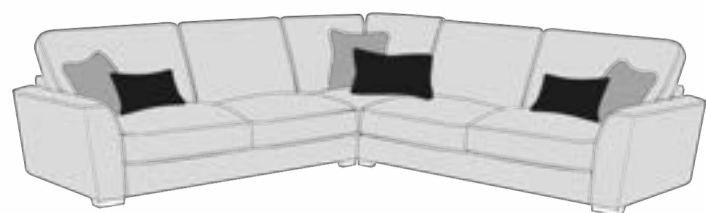

Cookes

FURNITURE

FRAME GUARANTEE
15
YEAR
FRAME GUARANTEE

Conway Collection

DuoFlex

CONWAY COVER GUIDE - STANDARD BACK

LH2, COR, RH2 Group

LH2, COR, RH1 Group

LH1, COR, RH2 Group

LH1, COR, RH1 Group

LH2, RFC, FST/FSS Group

FST/FSS, LFC, RH2 Group

L2D, RFC, FST/FSS Group

FST/FSS, LFC, R2D Group

L2D, COR, RH1 Group

LH1, COR, R2D Group

ALU (AU)

4 Seater modular sofa (4MD)

3 Seater sofa (3ST)

2 Seater sofa (2ST)

3 Seater Deluxe Sofa Bed (3DB)

2 Seater Deluxe Sofa Bed (2DB)

Love chair (LOV)

Arm chair (1ST)