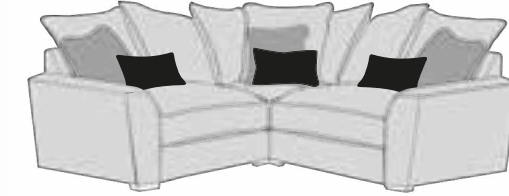

ALU (AU)

4 Seater modular sofa (4MD)

3 Seater sofa (3ST)

2 Seater sofa (2ST)

3 Seater Deluxe Sofa Bed (3DB)

2 Seater Deluxe Sofa Bed (2DB)

Love chair (LOV)

Arm chair (1ST)

Large Footstool (FST)

Chaise End Storage Footstool (FSS)

-  **COVER 1**
(BODY)
-  **COVER 2**
(SCATTER)
-  **COVER 3**
(BOLSTER)

Standard Back Scatter Cushions

Front = Cover 2
Piping = Cover 1
Back = Cover 1

Bolster Cushion

Front = Cover 3
Back = Cover 3

CONWAY COVER GUIDE - PILLOW BACK

LH2, COR, RH2 Group

LH2, COR, RH1 Group

LH1, COR, RH2 Group

LH1, COR, RH1 Group

LH2, RFC, FST/FSS Group

FST/FSS, LFC, RH2 Group

L2D, RFC, FST/FSS Group

FST/FSS, LFC, R2D Group

L2D, COR, RH1 Group

LH1, COR, R2D Group

ALU (AU)

4 Seater modular sofa (4MD)

3 Seater sofa (3ST)