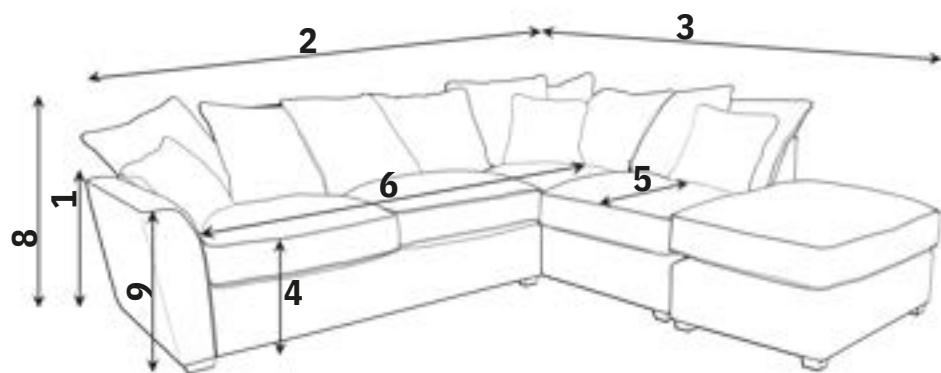

Mattress thickness: 11.5cm

Mattress Length: 183cm

2 fold action is 160Kg total max occupancy weight

140cm sofa bed:

Mattress Width: 132cm

120cm sofa bed:

Mattress Width: 114cm

Sofa beds available as standard back only

DIMENSION GUIDE

1 - HEIGHT
2 - WIDTH

3 - DEPTH
4 - SEAT HEIGHT

5 - SEAT DEPTH (STD & PILLOW)
6 - SEAT WIDTH

7 - DIAGONAL ACCESS
8 - OUTBACK HEIGHT
9 - ARM HEIGHT

Illustrations used for reference only.

Check the diagonal access dimension to ensure furniture will fit in your home.