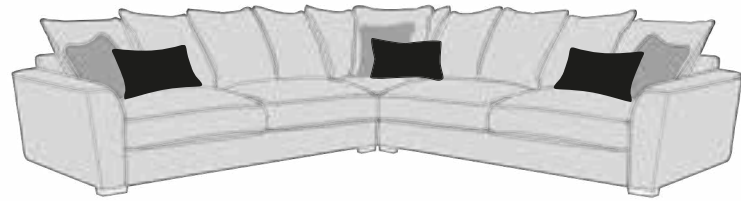

ALU (AU)

4 Seater modular sofa (4MD)

3 Seater sofa (3ST)

2 Seater sofa (2ST)

3 Seater Deluxe Sofa Bed (3DB)

2 Seater Deluxe Sofa Bed (2DB)

Love chair (LOV)

Arm chair (1ST)

Large Footstool (FST)

Chaise End Storage Footstool (FSS)

-  **COVER 1**
(BODY)
-  **COVER 2**
(SCATTER)
-  **COVER 3**
(BOLSTER)

Standard Back Scatter Cushions

Front = Cover 2
Piping = Cover 1
Back = Cover 1

Bolster Cushion

Front = Cover 3
Back = Cover 3

CONWAY COVER GUIDE - PILLOW BACK

LH2, COR, RH2 Group

LH2, COR, RH1 Group

LH1, COR, RH2 Group

LH1, COR, RH1 Group

LH2, RFC, FST/FSS Group

FST/FSS, LFC, RH2 Group

L2D, RFC, FST/FSS Group

FST/FSS, LFC, R2D Group

L2D, COR, RH1 Group

LH1, COR, R2D Group

ALU (AU)

4 Seater modular sofa (4MD)

3 Seater sofa (3ST)