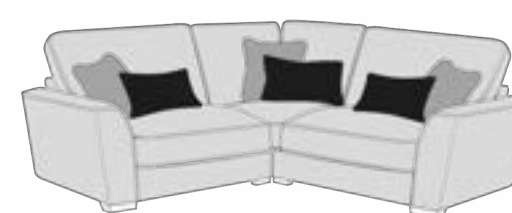

Cookes

FURNITURE

FRAME GUARANTEE
15
YEAR
FRAME GUARANTEE

Conway Collection

DuoFlex

CONWAY COVER GUIDE - STANDARD BACK

LH2, COR, RH2 Group

LH2, COR, RH1 Group

LH1, COR, RH2 Group

LH1, COR, RH1 Group

LH2, RFC, FST/FSS Group

FST/FSS, LFC, RH2 Group

L2D, RFC, FST/FSS Group

FST/FSS, LFC, R2D Group

L2D, COR, RH1 Group

LH1, COR, R2D Group

ALU (AU)

4 Seater modular sofa (4MD)

3 Seater sofa (3ST)

2 Seater sofa (2ST)

3 Seater Deluxe Sofa Bed (3DB)

2 Seater Deluxe Sofa Bed (2DB)

Love chair (LOV)

Arm chair (1ST)