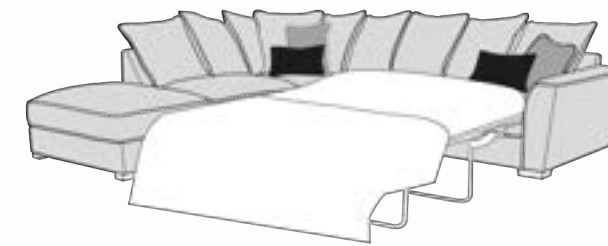

ALU (AU)

4 Seater modular sofa (4MD)

3 Seater sofa (3ST)

2 Seater sofa (2ST)

3 Seater Deluxe Sofa Bed (3DB)

2 Seater Deluxe Sofa Bed (2DB)

Love chair (LOV)

Arm chair (1ST)

Large Footstool (FST)

Chaise End Storage Footstool (FSS)

-  **COVER 1**
(BODY)
-  **COVER 2**
(SCATTER)
-  **COVER 3**
(BOLSTER)

Standard Back Scatter Cushions

Front = Cover 2
Piping = Cover 1
Back = Cover 1

Bolster Cushion

Front = Cover 3
Back = Cover 3

CONWAY COVER GUIDE - PILLOW BACK

LH2, COR, RH2 Group

LH2, COR, RH1 Group

LH1, COR, RH2 Group

LH1, COR, RH1 Group

LH2, RFC, FST/FSS Group

FST/FSS, LFC, RH2 Group

L2D, RFC, FST/FSS Group

FST/FSS, LFC, R2D Group

L2D, COR, RH1 Group

LH1, COR, R2D Group

ALU (AU)

4 Seater modular sofa (4MD)

3 Seater sofa (3ST)