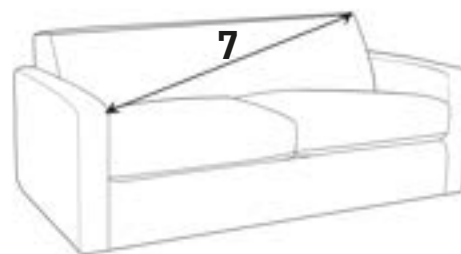

Mattress thickness: 11.5cm

Mattress Length: 183cm

2 fold action is 160Kg total max occupancy weight

140cm sofa bed:

Mattress Width: 132cm

120cm sofa bed:

Mattress Width: 114cm

Sofa beds available as standard back only

DIMENSION GUIDE

1 - HEIGHT
2 - WIDTH

3 - DEPTH
4 - SEAT HEIGHT

5 - SEAT DEPTH (STD & PILLOW)
6 - SEAT WIDTH

7 - DIAGONAL ACCESS
8 - OUTBACK HEIGHT
9 - ARM HEIGHT

Illustrations used for reference only.

Check the diagonal access dimension to ensure furniture will fit in your home.