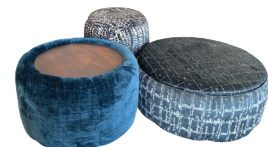

Designer Stools Collection