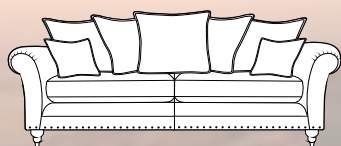

FRAME GUARANTEE  
**10 YEAR**  
 COLD CURE SEAT CUSHION GUARANTEE

**CECILLIA**

3 seater sofa (standard back) in fabric 2743, large scatter cushions in 2507, small scatter cushions in 2557, grey ash/brushed nickel legs. Grand sofa (pillow back) in fabric 1769, 2 pillows in 2507, 2 pillows in 2743, 1 pillow in 2487, small scatter cushions in 2557, grey ash/brushed nickel legs. Accent chair in fabric 2557, grey ash/brushed nickel legs. Legged ottoman in fabric 2487, grey ash/brushed nickel legs. All items shown with optional pewter studding.

PILLOW BACK

Grand sofa  
 H 980mm  
 W 2300mm  
 D 1060mm

3 Seater sofa  
 H 980mm  
 W 2070mm  
 D 1060mm

2 Seater sofa  
 H 980mm  
 W 1870mm  
 D 1060mm

STANDARD BACK

Grand sofa  
 H 980mm  
 W 2300mm  
 D 1060mm

3 Seater sofa  
 H 980mm  
 W 2070mm  
 D 1060mm

2 Seater sofa  
 H 980mm  
 W 1870mm  
 D 1060mm

Snuggler  
 H 980mm  
 W 1420mm  
 D 1060mm

Chair  
 H 980mm  
 W 1060mm  
 D 1010mm

Accent chair  
 H 900mm  
 W 850mm  
 D 920mm

2 seater sofa

- Body and seat cushions
- One pillow back cushion
- Two pillow back cushions
- Two small scatter cushions