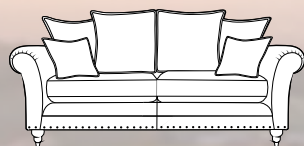

FRAME GUARANTEE  
**10 YEAR**  
 COLD CURE SEAT CUSHION GUARANTEE

**CECILLIA**

3 seater sofa (standard back) in fabric 2743, large scatter cushions in 2507, small scatter cushions in 2557, grey ash/brushed nickel legs. Grand sofa (pillow back) in fabric 1769, 2 pillows in 2507, 2 pillows in 2743, 1 pillow in 2487, small scatter cushions in 2557, grey ash/brushed nickel legs. Accent chair in fabric 2557, grey ash/brushed nickel legs. Legged ottoman in fabric 2487, grey ash/brushed nickel legs. All items shown with optional pewter studding.

PILLOW BACK

Grand sofa  
 H 980mm  
 W 2300mm  
 D 1060mm

3 Seater sofa  
 H 980mm  
 W 2070mm  
 D 1060mm

2 Seater sofa  
 H 980mm  
 W 1870mm  
 D 1060mm

STANDARD BACK

Grand sofa  
 H 980mm  
 W 2300mm  
 D 1060mm

3 Seater sofa  
 H 980mm  
 W 2070mm  
 D 1060mm

2 Seater sofa  
 H 980mm  
 W 1870mm  
 D 1060mm

Snuggler  
 H 980mm  
 W 1420mm  
 D 1060mm

Chair  
 H 980mm  
 W 1060mm  
 D 1010mm

Accent chair  
 H 900mm  
 W 850mm  
 D 920mm

2 seater sofa

- Body and seat cushions
- One pillow back cushion
- Two pillow back cushions
- Two small scatter cushions