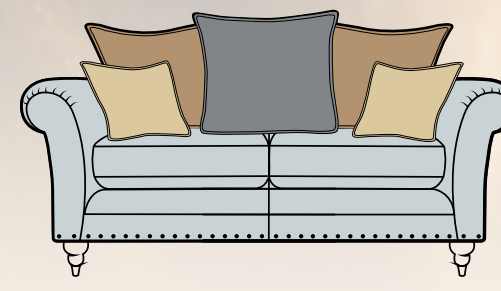

2 seater sofa

- Body and seat cushions
- One pillow back cushion
- Two pillow back cushions
- Two small scatter cushions

PILLOW BACK FABRIC SELECTION GUIDE

Pillow back cushions and scatter cushions are fibre filled as standard.