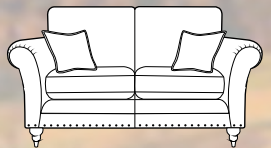

PILLOW BACK

Grand sofa  
 H 980mm  
 W 2300mm  
 D 1060mm

3 Seater sofa  
 H 980mm  
 W 2070mm  
 D 1060mm

2 Seater sofa  
 H 980mm  
 W 1870mm  
 D 1060mm

STANDARD BACK

Grand sofa  
 H 980mm  
 W 2300mm  
 D 1060mm

3 Seater sofa  
 H 980mm  
 W 2070mm  
 D 1060mm

2 Seater sofa  
 H 980mm  
 W 1870mm  
 D 1060mm

Snuggler  
 H 980mm  
 W 1420mm  
 D 1060mm

Chair  
 H 980mm  
 W 1060mm  
 D 1010mm

Accent chair  
 H 900mm  
 W 850mm  
 D 920mm

Grand sofa

- Body and seat cushions
- Two pillow back cushions
- Two pillow back cushions
- Two small scatter cushions
- One pillow back cushion

3 seater sofa

- Body and seat cushions
- Two pillow back cushions
- Two pillow back cushions
- Two small scatter cushions

2 seater sofa

- Body and seat cushions
- One pillow back cushion
- Two pillow back cushions
- Two small scatter cushions