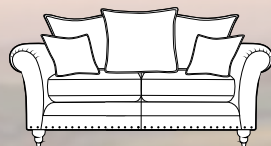

FRAME GUARANTEE  
**10 YEAR**  
 COLD CURE SEAT CUSHION GUARANTEE

**CECILLIA**

3 seater sofa (standard back) in fabric 2743, large scatter cushions in 2507, small scatter cushions in 2557, grey ash/brushed nickel legs. Grand sofa (pillow back) in fabric 1769, 2 pillows in 2507, 2 pillows in 2743, 1 pillow in 2487, small scatter cushions in 2557, grey ash/brushed nickel legs. Accent chair in fabric 2557, grey ash/brushed nickel legs. Legged ottoman in fabric 2487, grey ash/brushed nickel legs. All items shown with optional pewter studding.

PILLOW BACK

Grand sofa  
 H 980mm  
 W 2300mm  
 D 1060mm

3 Seater sofa  
 H 980mm  
 W 2070mm  
 D 1060mm

2 Seater sofa  
 H 980mm  
 W 1870mm  
 D 1060mm

STANDARD BACK

Grand sofa  
 H 980mm  
 W 2300mm  
 D 1060mm

3 Seater sofa  
 H 980mm  
 W 2070mm  
 D 1060mm

2 Seater sofa  
 H 980mm  
 W 1870mm  
 D 1060mm

Snuggler  
 H 980mm  
 W 1420mm  
 D 1060mm

Chair  
 H 980mm  
 W 1060mm  
 D 1010mm

Accent chair  
 H 900mm  
 W 850mm  
 D 920mm

2 seater sofa

- Body and seat cushions
- One pillow back cushion
- Two pillow back cushions
- Two small scatter cushions