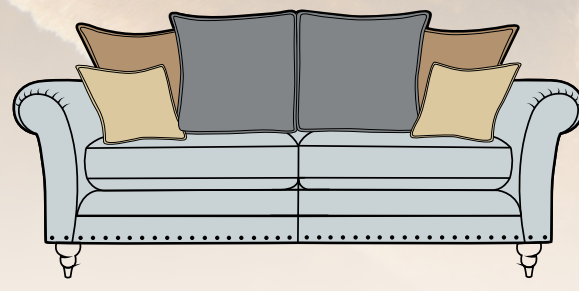

3 seater sofa

- Body and seat cushions
- Two pillow back cushions
- Two pillow back cushions
- Two small scatter cushions