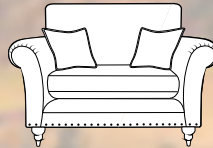

PILLOW BACK

Grand sofa  
 H 980mm  
 W 2300mm  
 D 1060mm

3 Seater sofa  
 H 980mm  
 W 2070mm  
 D 1060mm

2 Seater sofa  
 H 980mm  
 W 1870mm  
 D 1060mm

STANDARD BACK

Grand sofa  
 H 980mm  
 W 2300mm  
 D 1060mm

3 Seater sofa  
 H 980mm  
 W 2070mm  
 D 1060mm

2 Seater sofa  
 H 980mm  
 W 1870mm  
 D 1060mm

Snuggler  
 H 980mm  
 W 1420mm  
 D 1060mm

Chair  
 H 980mm  
 W 1060mm  
 D 1010mm

Accent chair  
 H 900mm  
 W 850mm  
 D 920mm

Grand sofa

- Body and seat cushions
- Two pillow back cushions
- Two pillow back cushions
- Two small scatter cushions
- One pillow back cushion

3 seater sofa

- Body and seat cushions
- Two pillow back cushions
- Two pillow back cushions
- Two small scatter cushions

2 seater sofa

- Body and seat cushions
- One pillow back cushion
- Two pillow back cushions
- Two small scatter cushions