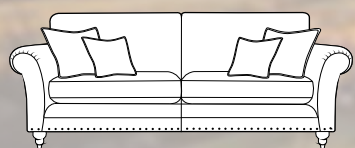

PILLOW BACK

Grand sofa  
 H 980mm  
 W 2300mm  
 D 1060mm

3 Seater sofa  
 H 980mm  
 W 2070mm  
 D 1060mm

2 Seater sofa  
 H 980mm  
 W 1870mm  
 D 1060mm

STANDARD BACK

Grand sofa  
 H 980mm  
 W 2300mm  
 D 1060mm

3 Seater sofa  
 H 980mm  
 W 2070mm  
 D 1060mm

2 Seater sofa  
 H 980mm  
 W 1870mm  
 D 1060mm

Snuggler  
 H 980mm  
 W 1420mm  
 D 1060mm

Chair  
 H 980mm  
 W 1060mm  
 D 1010mm

Accent chair  
 H 900mm  
 W 850mm  
 D 920mm

Grand sofa

- Body and seat cushions
- Two pillow back cushions
- Two pillow back cushions
- Two small scatter cushions
- One pillow back cushion

3 seater sofa

- Body and seat cushions
- Two pillow back cushions
- Two pillow back cushions
- Two small scatter cushions