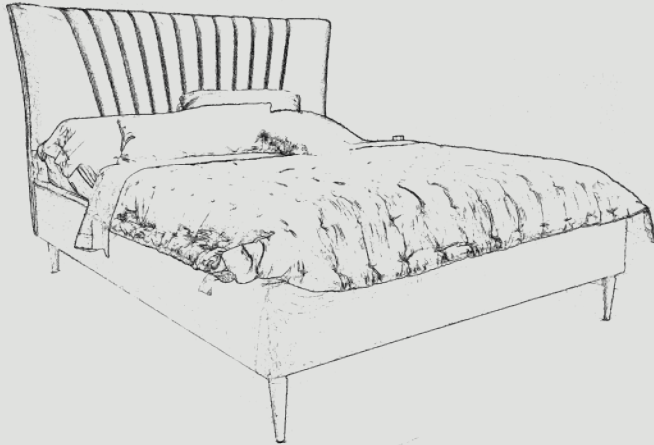

Cookes

LIFE *well furnished*

THE MULBERRY

THE MULBERRY

Displayed overleaf in Velvet Slate fabric

An Art Deco Classic

An art deco-influenced bed frame, The Lucille has been crafted to ensure supreme style and comfort. With smooth edges, bold lines and clean shapes, this frame is bound to be the focal point of any room.

- Fitting UK-standard mattresses, an optional store-away base is available for added convenience
- Handmade for a high-quality finish, the piece features materials sourced within the UK
- Crafted in our Yorkshire workshop, this bed frame offers style and comfort

Single

W: 112cm H: 126cm L: 216cm

Small Double

W: 143cm H: 126cm L: 216cm

Double

W: 158cm H: 126cm L: 216cm

Kingsize

W: 173cm H: 126cm L: 221cm

Super Kingsize

W: 204cm H: 126cm L: 221cm

all dimensions are approximate,
please allow tolerance of +/- 3cm.

ORDERING YOUR BED

Created with your personal specifications in mind, our range of beds offers the very best in British craftsmanship. We realise that everyone is different, too, which is why we offer a wealth of complementing options to make your bed perfect for you. We want to ensure your chosen piece of furniture more than meets your requirements, so if you've seen something you like in our swatch book, but you'd like to change the colour or the legs, that's no problem. Simply ask and we'll do the rest.