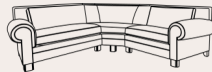

Suggested Corner Configuration Grand Split Sofa with Corner Unit