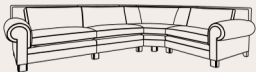

Suggested Corner Configuration Grand Split Sofa, Corner Unit with Grand Armless Unit