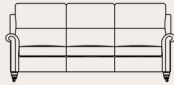

DURESTA

Cookes
FURNITURE

Southsea Specifications

Southsea

Large 3 Cushion Sofa
105H x 227W x 107D cm

Minor Large
3 Cushion Sofa 101H x
221W x 99D cm

Large Low Back
3 Cushion Sofa 96H
x 227W x 107D cm

Minor Large Low Back
3 Cushion Sofa 92H x
221W x 99D cm

Footstool
34H x 77W x 56D
cm

Large 2 Cushion Sofa
105H x 227W x 107D
cm

Minor Large
2 Cushion Sofa 101H x
221W x 99D cm

Large Low Back
2 Cushion Sofa 96H x
227W x 107D cm

Minor Large Low Back
2 Cushion Sofa 92H x
221W x 99D cm

Medium Sofa
105H x 200W x 107D cm

Minor Medium Sofa
101H x 194W x 99D cm

low back medium sofa
96H x 200W x 107D cm

Minor Low Back Medium Sofa
92H x 194W x 99D cm

Small Sofa
105H x 166W x 107D cm

Minor Small Sofa
101H x 160W x 99D cm

Low Back Small Sofa
96H x 166W x 107D cm

Minor Low Back Small Sofa
92H x 160W x 99D cm

Chair
105H x 100W x 107D cm

Minor Chair
101H x 94W x 99D cm

Low Back Chair
96H x 100W x 107D
cm

Minor Low Back Chair
92H x 94W x 99D cm