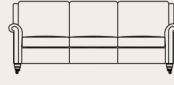

DURESTA

Cookes
FURNITURE

Southsea Specifications

Southsea

Large 3 Cushion Sofa
105H x 227W x 107D cm

Minor Large
3 Cushion Sofa 101H x
221W x 99D cm

Large Low Back
3 Cushion Sofa 96H
x 227W x 107D cm

Minor Large Low Back
3 Cushion Sofa 92H x
221W x 99D cm

Footstool
34H x 77W x 56D
cm

Large 2 Cushion Sofa
105H x 227W x 107D
cm

Minor Large
2 Cushion Sofa 101H x
221W x 99D cm

Large Low Back
2 Cushion Sofa 96H x
227W x 107D cm

Minor Large Low Back
2 Cushion Sofa 92H x
221W x 99D cm

Medium Sofa
105H x 200W x 107D cm

Minor Medium Sofa
101H x 194W x 99D cm

low back medium sofa
96H x 200W x 107D cm

Minor Low Back Medium Sofa
92H x 194W x 99D cm

Small Sofa
105H x 166W x 107D cm

Minor Small Sofa
101H x 160W x 99D cm