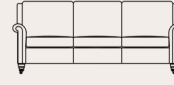

DURESTA

Cookes
FURNITURE

Southsea Specifications

Southsea

Large 3 Cushion Sofa
105H x 227W x 107D cm

Minor Large
3 Cushion Sofa 101H x
221W x 99D cm

Large Low Back
3 Cushion Sofa 96H
x 227W x 107D cm

Minor Large Low Back
3 Cushion Sofa 92H x
221W x 99D cm

Footstool
34H x 77W x 56D
cm

Large 2 Cushion Sofa
105H x 227W x 107D
cm

Minor Large
2 Cushion Sofa 101H x
221W x 99D cm

Large Low Back
2 Cushion Sofa 96H x
227W x 107D cm

Minor Large Low Back
2 Cushion Sofa 92H x
221W x 99D cm

Medium Sofa
105H x 200W x 107D cm

Minor Medium Sofa
101H x 194W x 99D cm

low back medium sofa
96H x 200W x 107D cm

Minor Low Back Medium Sofa
92H x 194W x 99D cm

Small Sofa
105H x 166W x 107D cm

Minor Small Sofa
101H x 160W x 99D cm