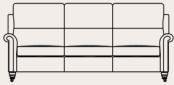

DURESTA

Cookes
FURNITURE

Southsea Specifications

Southsea

Large 3 Cushion Sofa
105H x 227W x 107D cm

Minor Large
3 Cushion Sofa 101H x
221W x 99D cm

Large Low Back
3 Cushion Sofa 96H
x 227W x 107D cm

Minor Large Low Back
3 Cushion Sofa 92H x
221W x 99D cm

Footstool
34H x 77W x 56D
cm

Large 2 Cushion Sofa
105H x 227W x 107D
cm

Minor Large
2 Cushion Sofa 101H x
221W x 99D cm

Large Low Back
2 Cushion Sofa 96H x
227W x 107D cm

Minor Large Low Back
2 Cushion Sofa 92H x
221W x 99D cm

Medium Sofa
105H x 200W x 107D cm

Minor Medium Sofa
101H x 194W x 99D cm

low back medium sofa
96H x 200W x 107D cm

Minor Low Back Medium Sofa
92H x 194W x 99D cm

Small Sofa
105H x 166W x 107D cm

Minor Small Sofa
101H x 160W x 99D cm