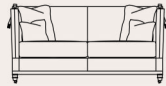

**3 Seater Sofa Classic Back**  
93H x 223W x 109D cm  
Includes 2 large & 2 small scatter cushions

**2.5 Seater Sofa Classic Back**  
93H x 184W x 109D cm  
Includes 2 large & 2 small scatter cushions