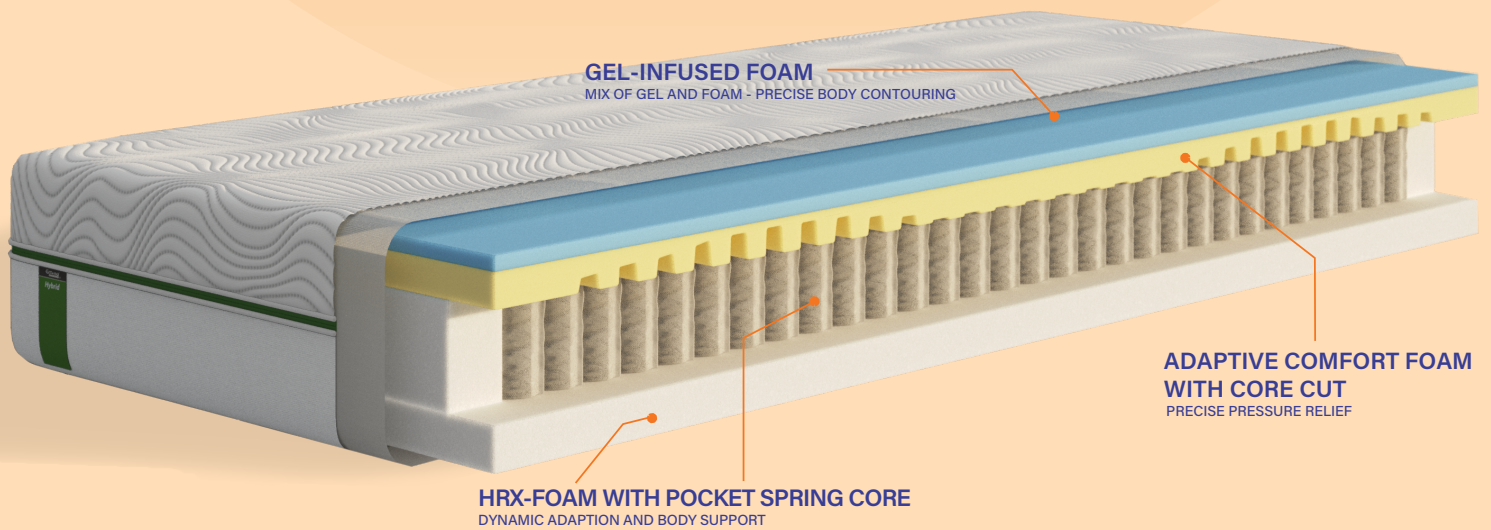

Emma®

Smart

FALL ASLEEP FASTER AND ENJOY A DEEPER & COOLER SLEEP

Hybrid - Medium

Emma Smart Hybrid Mattress

The Emma Smart Hybrid mattress is part of the premium, retail-exclusive Select range. The Emma Smart Hybrid ensures pleasant relaxation by combining pressure relief and body support. The unique feature of the Smart Technology in this mattress is the innovative, open-cell, gel-infused foam which perfectly adapts to any body shape.

The Emma Smart Hybrid mattress offers excellent comfort and support with a feeling of movement and bounce.

- 200 Night sleep trial
- 10 Year full guarantee
- Which? Best Buy award winning mattress August 2022
- Express delivery within 7 working days
- Depth - 25cm
- Premium SensICE cool-touch cover with handles which is fully removeable and washable up to 40°C
- Ideal for sleepers who prefer a traditional mattress with pocket springs
- Gel-infused foam for precise body contouring
- Adaptive comfort foam with core cut for precise pressure relief
- Three zone pocket spring core for superb mobility
- HRX foam for optimal body support
- Rolled and Vacuum packed for a hassle-free delivery
- Available in Single, Double, King and Super King

Cookes | LIFE well furnished

Hybrid mattress with SensICE cool-touch cover