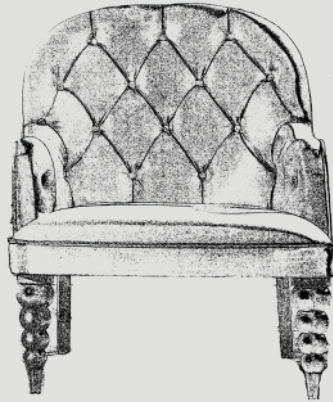

Cookes

LIFE *well furnished*

THE FIGGY

THE FIGGY

Displayed in Opulence Sage & Opulence Teal fabric

Dimensions

W: 69cm H: 92cm D: 66cm

Seat Width: 53cm Seat Height: 38cm

The Gentleman's Favourite

With deep button detailing and soft, curved arms, this timeless design is inspired by the traditional gentleman's club. A striking piece, its bobble turned legs add a contemporary twist to an otherwise vintage aesthetic.

- Designed to complement most rooms, this piece has a comfortable seat interior
- Featuring materials sourced inside the UK, it's been crafted by hand
- Manufactured in Yorkshire, it offers a high-quality finish