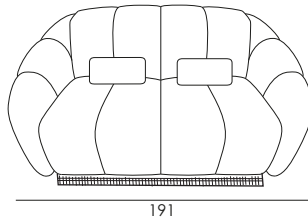

METAL FEET: h 6cm

Code 65
Maxi Sofa

Code 63
Maxi Sofa Bed

Code 64
Large Sofa

Code 08
Large Sofa Bed

Code 05
Loveseat

Code 04
Loveseat Bed

Code 207
Scale down Armchair