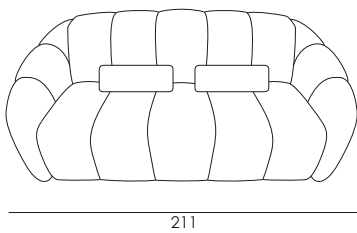

METAL FEET: h 6cm

Code 65
Maxi Sofa

Code 63
Maxi Sofa Bed

Code 64
Large Sofa

Code 08
Large Sofa Bed

Code 05
Loveseat

Code 04
Loveseat Bed

Code 207
Scale down Armchair