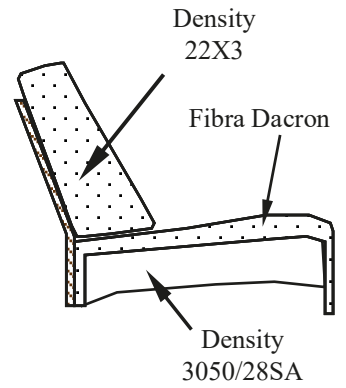

MEDITA

Model 5206 MILANO

CARCASS: spruce, chipboard and multilayer panels

SPRINGING: polypropylene and natural elastic belts on back and rings on seats

PADDING: stress-resistant poldensities

SEAT CUSHIONS: stress-resistant polyurethane density 3050/28SA covered with Dacron hollow soft polyester fibre

BACK CUSHIONS: stress-resistant polyurethane density 22X3 covered with Dacron hollow soft polyester fibre

ARMS: stress-resistant polyurethane density 22X3 covered with Dacron hollow soft polyester fibre

METAL FEET: h 6cm

Code 65
Maxi Sofa

Code 63
Maxi Sofa Bed

Code 64
Large Sofa

Code 08
Large Sofa Bed

Code 05
Loveseat

Code 04
Loveseat Bed

Code 207
Scale down Armchair