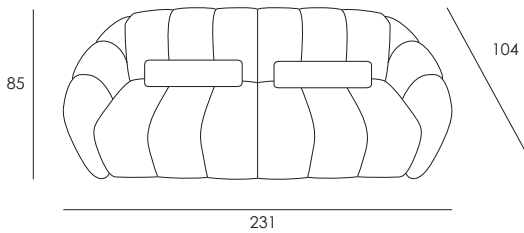

MEDITA

Model 5206 MILANO

CARCASS: spruce, chipboard and multilayer panels

SPRINGING: polypropylene and natural elastic belts on back and rings on seats

PADDING: stress-resistant poldensities

SEAT CUSHIONS: stress-resistant polyurethane density 3050/28SA covered with Dacron hollow soft polyester fibre

BACK CUSHIONS: stress-resistant polyurethane density 22X3 covered with Dacron hollow soft polyester fibre

ARMS: stress-resistant polyurethane density 22X3 covered with Dacron hollow soft polyester fibre

METAL FEET: h 6cm

Code 65
Maxi Sofa

Code 63
Maxi Sofa Bed

Code 64
Large Sofa

Code 08
Large Sofa Bed

Code 05
Loveseat

Code 04
Loveseat Bed

Code 207
Scale down Armchair