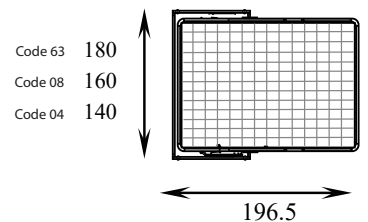

METAL FEET: h 6cm

Code 65
Maxi Sofa

Code 63
Maxi Sofa Bed

Code 64
Large Sofa

Code 08
Large Sofa Bed

Code 05
Loveseat

Code 04
Loveseat Bed

Code 207
Scale down Armchair