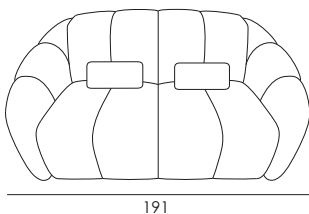

METAL FEET: h 6cm

Code 65
Maxi Sofa

Code 63
Maxi Sofa Bed

Code 64
Large Sofa

Code 08
Large Sofa Bed

Code 05
Loveseat

Code 04
Loveseat Bed

Code 207
Scale down Armchair