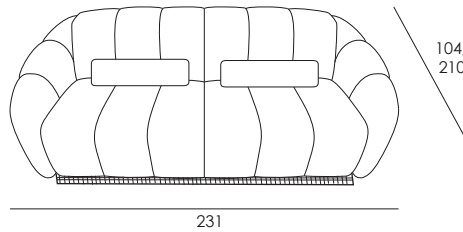

BACK CUSHIONS: stress-resistant polyurethane density 22X3 covered with Dacron hollow soft polyester fibre

ARMS: stress-resistant polyurethane density 22X3 covered with Dacron hollow soft polyester fibre

METAL FEET: h 6cm

Code 65
Maxi Sofa

Code 63
Maxi Sofa Bed

Code 64
Large Sofa

Code 08
Large Sofa Bed

Code 05
Loveseat

Code 04
Loveseat Bed

Code 207
Scale down Armchair