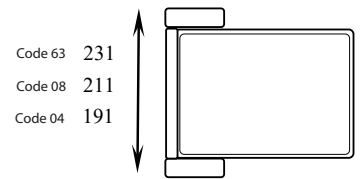

METAL FEET: h 6cm

Code 65
Maxi Sofa

Code 63
Maxi Sofa Bed

Code 64
Large Sofa

Code 08
Large Sofa Bed

Code 05
Loveseat

Code 04
Loveseat Bed

Code 207
Scale down Armchair