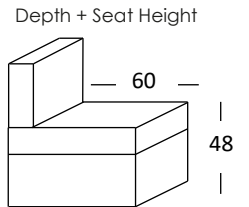

MEDITA

Model 5206 MILANO

CARCASS: spruce, chipboard and multilayer panels

SPRINGING: polypropylene and natural elastic belts on back and rings on seats

PADDING: stress-resistant poldensities

SEAT CUSHIONS: stress-resistant polyurethane density 3050/28SA covered with Dacron hollow soft polyester fibre