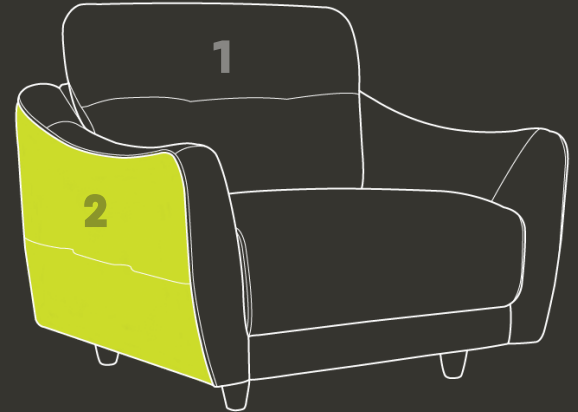

ALBION.

With sweeping arms and deep, sumptuous seats, Albion is the perfect sofa for you to curl up on. Combined with tailored detailing and robust wooden plinth, Albion is a stylish, timeless piece for any modern

home. Made for idyllic relaxation, Albion's caressing curves are the perfect look for laid-back, indulgent lounging. Hand-applied piping and button details bring Albion to fruition, adding a sense of style and sophistication, making it the ultimate everyday suite.

CREATED WITH PERSONALITY.
DESIGNED FOR LIFE.

Jay Blades

JAY BLADES X G PLAN FABRIC STORY.

Each Jay Blades model comes in the following options:

Option 1. Fabric All-Over (plain or accent)

Option 2. Two Fabric Story 1 2

Option 3. Leather All-Over

For Albion's Two Fabric Story, please see below:

ALBION.

Cookes | LIFE well furnished

	HEIGHT	DEPTH	WIDTH	SEAT HEIGHT	SEAT DEPTH	SEAT WIDTH
Grand Sofa	990mm	1000mm	2185mm	470mm	630mm	1850mm
Large Sofa	990mm	1000mm	1785mm	470mm	630mm	1450mm
Snuggler	990mm	1000mm	1270mm	470mm	630mm	935mm
Chair	990mm	1000mm	1070mm	470mm	630mm	735mm

All measurements are approximate and relate to the overall size of the item including soft arm cushions where fitted and back cushions. All units feature the Jay Blades signature pink panel on RHF side of the inside back. All units come with a Jay Blades branded badge. Available in a range of Fabrics, Leathers & Accent Fabrics. All Units are available in one Fabric or Leather as well as a Two Fabric Story option. All units are supplied with a wooden plinth and wooden feet as standard. Wooden plinths and wooden feet come in Ebony as standard. Seat cushions are a fixed-type. Scatter cushions are available at extra cost. Back cushions are made using 100% recyclable polyester fibre from recycled plastic waste.