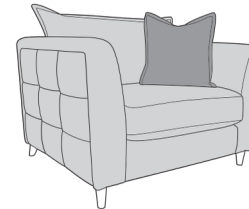

Cookes
FURNITURE

FRAME GUARANTEE
15
YEAR
FRAME GUARANTEE

MODESTO COLLECTION

Cover Guide:

Corner Group: LH2, COR, RH2
H: 89 W: 283 D: 283

Corner Group: LH2, COR, RH1
H: 89 W: 283 D: 207

Corner Group: LH1, COR, RH2
H: 89 W: 283 D: 207

Armless Unit: ALU
H: 89 W: 76 D: 103

4 Seater Modular Sofa: 4MD
H: 89 W: 260 D: 103

3 Seater Sofa: 3ST
H: 89 W: 217 D: 103

2 Seater Sofa: 2ST
H: 89 W: 187 D: 103

Love Chair: LOV
H: 89 W: 144 D: 103

Armchair: 1ST
H: 89 W: 116 D: 103

Suggested Accent Pieces

**Luke Accent Chair: ACH /
Lyla Swivel Chair: SWC**
H: 88 W: 76 D: 91

Murray Footstool: FST
H: 40 W: 103 D: 63

Large Scatter:

**FLANGED EDGE
FRONT & BACK:
COVER 2**

Small Scatter:

**FLANGED EDGE
FRONT & BACK:
COVER 3**

Height x Width x Depth (cm)

All dimensions are approximate. Allow tolerance of +/- 2.5cm.

Features & Benefits

Frame: Hardwood & composite board frame - dowelled, screwed, glued & stapled

Seat Suspension: Serpentine seat springs & silent wire