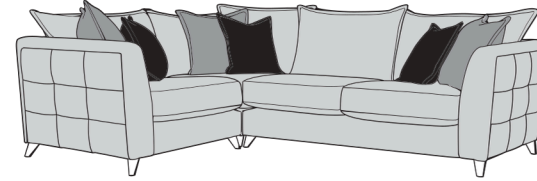

Cookes
FURNITURE

FRAME GUARANTEE
15
YEAR
FRAME GUARANTEE

MODESTO COLLECTION

Cover Guide:

Corner Group: LH2, COR, RH2
H: 89 W: 283 D: 283

Corner Group: LH2, COR, RH1
H: 89 W: 283 D: 207

Corner Group: LH1, COR, RH2
H: 89 W: 283 D: 207

Armless Unit: ALU
H: 89 W: 76 D: 103

4 Seater Modular Sofa: 4MD
H: 89 W: 260 D: 103

3 Seater Sofa: 3ST
H: 89 W: 217 D: 103

2 Seater Sofa: 2ST
H: 89 W: 187 D: 103

Love Chair: LOV
H: 89 W: 144 D: 103

Armchair: 1ST
H: 89 W: 116 D: 103

Suggested Accent Pieces

**Luke Accent Chair: ACH /
Lyla Swivel Chair: SWC**
H: 88 W: 76 D: 91

Murray Footstool: FST
H: 40 W: 103 D: 63

Large Scatter:

**FLANGED EDGE
FRONT & BACK:
COVER 2**

Small Scatter:

**FLANGED EDGE
FRONT & BACK:
COVER 3**