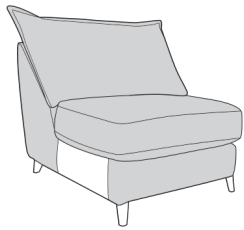

Cookes
FURNITURE

FRAME GUARANTEE
15
YEAR
FRAME GUARANTEE

MODESTO COLLECTION

Cover Guide:

Corner Group: LH2, COR, RH2
H: 89 W: 283 D: 283

Corner Group: LH2, COR, RH1
H: 89 W: 283 D: 207

Corner Group: LH1, COR, RH2
H: 89 W: 283 D: 207

Armless Unit: ALU
H: 89 W: 76 D: 103

4 Seater Modular Sofa: 4MD
H: 89 W: 260 D: 103

3 Seater Sofa: 3ST
H: 89 W: 217 D: 103

2 Seater Sofa: 2ST
H: 89 W: 187 D: 103

Love Chair: LOV
H: 89 W: 144 D: 103

Armchair: 1ST
H: 89 W: 116 D: 103

Suggested Accent Pieces

**Luke Accent Chair: ACH /
Lyla Swivel Chair: SWC**
H: 88 W: 76 D: 91

Murray Footstool: FST
H: 40 W: 103 D: 63

Large Scatter:

**FLANGED EDGE
FRONT & BACK:
COVER 2**

Small Scatter:

**FLANGED EDGE
FRONT & BACK:
COVER 3**