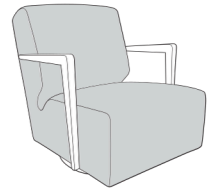

Cookes
FURNITURE

FRAME GUARANTEE
15
YEAR
FRAME GUARANTEE

MODESTO COLLECTION

Cover Guide:

Corner Group: LH2, COR, RH2
H: 89 W: 283 D: 283

Corner Group: LH2, COR, RH1
H: 89 W: 283 D: 207

Corner Group: LH1, COR, RH2
H: 89 W: 283 D: 207

Armless Unit: ALU
H: 89 W: 76 D: 103

4 Seater Modular Sofa: 4MD
H: 89 W: 260 D: 103

3 Seater Sofa: 3ST
H: 89 W: 217 D: 103

2 Seater Sofa: 2ST
H: 89 W: 187 D: 103

Love Chair: LOV
H: 89 W: 144 D: 103

Armchair: 1ST
H: 89 W: 116 D: 103

Suggested Accent Pieces

**Luke Accent Chair: ACH /
Lyla Swivel Chair: SWC**
H: 88 W: 76 D: 91

Murray Footstool: FST
H: 40 W: 103 D: 63

Large Scatter:

**FLANGED EDGE
FRONT & BACK:
COVER 2**

Small Scatter:

**FLANGED EDGE
FRONT & BACK:
COVER 3**

Height x Width x Depth (cm)

All dimensions are approximate. Allow tolerance of +/- 2.5cm.

Features & Benefits

Frame: Hardwood & composite board frame - dowelled, screwed, glued & stapled

Seat Suspension: Serpentine seat springs & silent wire