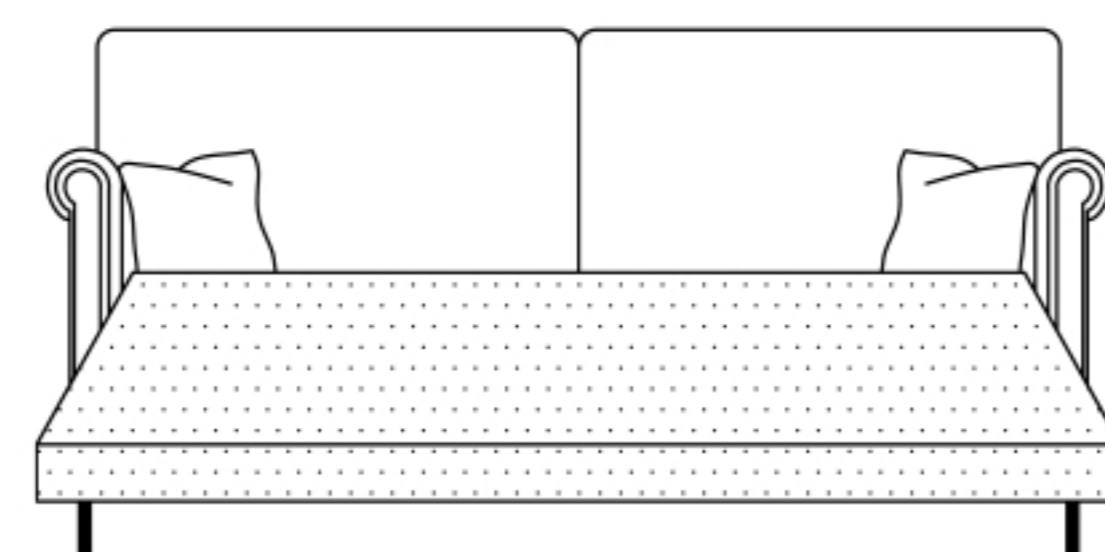

GRAND SPLIT SOFA
92H x 244W x 110D cm

GRAND SOFA
92H x 244W x 110D cm

3 SEATER
3 Cushion Sofa
100H x 228W x 98D cm

3 SEATER
2 Cushion Sofa
100H x 228W x 98D cm

2.5 SEATER SOFA
100H x 209W x 98D cm

2 SEATER SOFA
100H x 168W x 98D cm

3 SEATER SOFA BED
100H x 228W x 98D cm
Mattress size 155W x 183L

SOFA BED
100H x 209W x 98D cm
Mattress size 135W x 183L

CHAIR
100H x 111W x 101D cm

ASTORIA
100H x 111W x 101D cm

STANDARD SPECIFICATIONS

- Available in leather or soft cover
- Hardwood frame, coil sprung seat with sprung edge and serpentine sprung back
- Seat filling - Fibre
- Back & scatter filling - Duck feather
- Sofa bed: Hardwood frame with metal folding bed component, sprung mattress
- Wood finish - Mahogany
- Removable legs