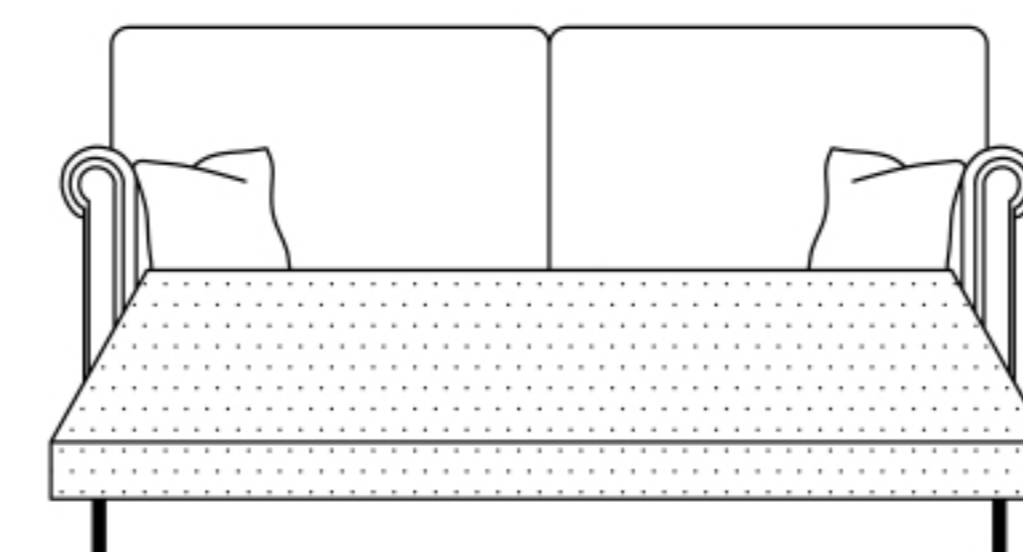

GRAND SPLIT SOFA
92H x 244W x 110D cm

GRAND SOFA
92H x 244W x 110D cm

3 SEATER
3 Cushion Sofa
100H x 228W x 98D cm

3 SEATER
2 Cushion Sofa
100H x 228W x 98D cm

2.5 SEATER SOFA
100H x 209W x 98D cm

2 SEATER SOFA
100H x 168W x 98D cm

3 SEATER SOFA BED
100H x 228W x 98D cm
Mattress size 155W x 183L

SOFA BED
100H x 209W x 98D cm
Mattress size 135W x 183L

CHAIR
100H x 111W x 101D cm

ASTORIA
100H x 111W x 101D cm

STANDARD SPECIFICATIONS

- Available in leather or soft cover
- Hardwood frame, coil sprung seat with sprung edge and serpentine sprung back
- Seat filling - Fibre
- Back & scatter filling - Duck feather
- Sofa bed: Hardwood frame with metal folding bed component, sprung mattress
- Wood finish - Mahogany
- Removable legs