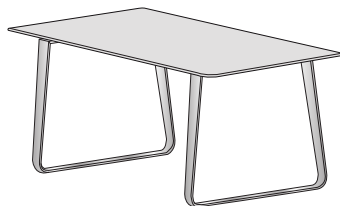

VILNA

Design by
Pagnon & Pelhaître

Description

A table of extremely pared-down lines comprising a top which is linked to the base by a large section frame with a plate to which the legs are attached. The top, which overhangs by around 12 cm, renders the structure barely visible. The designers present Vilna as an innovative table, a design object, with its overhanging top and sharp-looking metal base.

dining table black lacquered base
natural oak

DIMENSIONS
H 740 - mm
W 2000 - mm
D 1000 - mm

dining table black lacquered base
walnut

DIMENSIONS
H 740 - mm
W 2000 - mm
D 1000 - mm

dining table brilliant chromed base
natural oak

DIMENSIONS
H 740 - mm
W 2200 - mm
D 1000 - mm

dining table brilliant chromed base
walnut

DIMENSIONS
H 740 - mm
W 2200 - mm
D 1000 - mm

dining table white lacquered base
natural oak

DIMENSIONS
H 740 - mm
W 2200 - mm
D 1000 - mm

dining table black lacquered base
natural oak

DIMENSIONS
H 740 - mm
W 2200 - mm
D 1000 - mm

dining table black lacquered base
walnut

DIMENSIONS
H 740 - mm
W 2200 - mm
D 1000 - mm

dining table brilliant chromed base
white marble-effect ceramic stoneware