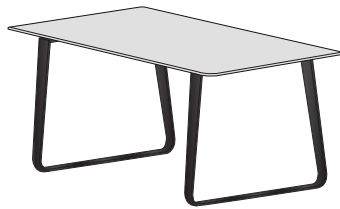

VILNA

Design by
Pagnon & Pelhaître

Description

A table of extremely pared-down lines comprising a top which is linked to the base by a large section frame with a plate to which the legs are attached. The top, which overhangs by around 12 cm, renders the structure barely visible. The designers present Vilna as an innovative table, a design object, with its overhanging top and sharp-looking metal base.

DIMENSIONS
H 740 - mm
W 2400 - mm
D 1000 - mm

dining table white lacquered base white
marble-effect ceramic stoneware

DIMENSIONS
H 740 - mm
W 2400 - mm
D 1000 - mm

dining table white lacquered base white ceramic stoneware

DIMENSIONS
H 740 - mm
W 2400 - mm
D 1000 - mm

dining table white lacquered base metallic anthracite ceramic stoneware

DIMENSIONS
H 740 - mm
W 2400 - mm
D 1000 - mm

dining table black lacquered base white marble-effect ceramic stoneware

DIMENSIONS
H 740 - mm
W 2400 - mm
D 1000 - mm

dining table black lacquered base white ceramic stoneware

DIMENSIONS
H 740 - mm
W 2400 - mm
D 1000 - mm

dining table black lacquered base
metallic anthracite ceramic stoneware