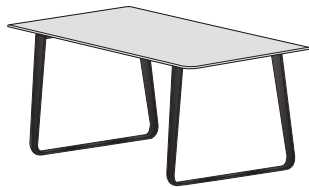

VILNA

Design by
Pagnon & Pelhaître

Description

A table of extremely pared-down lines comprising a top which is linked to the base by a large section frame with a plate to which the legs are attached. The top, which overhangs by around 12 cm, renders the structure barely visible. The designers present Vilna as an innovative table, a design object, with its overhanging top and sharp-looking metal base.

dining table black lacquered base
natural oak

DIMENSIONS
H 740 - mm
W 2000 - mm
D 1000 - mm

dining table black lacquered base
walnut

DIMENSIONS
H 740 - mm
W 2000 - mm
D 1000 - mm

dining table brilliant chromed base
natural oak

DIMENSIONS
H 740 - mm
W 2200 - mm
D 1000 - mm

dining table brilliant chromed base
walnut

DIMENSIONS
H 740 - mm
W 2200 - mm
D 1000 - mm

dining table white lacquered base
natural oak

DIMENSIONS
H 740 - mm
W 2200 - mm
D 1000 - mm

dining table black lacquered base
natural oak

DIMENSIONS
H 740 - mm
W 2200 - mm
D 1000 - mm

dining table black lacquered base
walnut

DIMENSIONS
H 740 - mm
W 2200 - mm
D 1000 - mm

dining table brilliant chromed base
white marble-effect ceramic stoneware