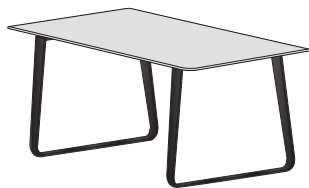

VILNA

Design by
Pagnon & Pelhaître

Description

A table of extremely pared-down lines comprising a top which is linked to the base by a large section frame with a plate to which the legs are attached. The top, which overhangs by around 12 cm, renders the structure barely visible. The designers present Vilna as an innovative table, a design object, with its overhanging top and sharp-looking metal base.

DIMENSIONS
H 740 - mm
W 1800 - mm
D 1000 - mm

dining table with integral extension
black lacquered base walnut

DIMENSIONS
H 740 - mm
W 1800 - mm
D 1000 - mm

dining table brilliant chromed base
natural oak

DIMENSIONS
H 740 - mm
W 2000 - mm
D 1000 - mm

dining table brilliant chromed base
walnut

DIMENSIONS
H 740 - mm
W 2000 - mm
D 1000 - mm

dining table white lacquered base
natural oak

DIMENSIONS
H 740 - mm
W 2000 - mm
D 1000 - mm

dining table black lacquered base
natural oak

DIMENSIONS
H 740 - mm
W 2000 - mm
D 1000 - mm

dining table black lacquered base
walnut

DIMENSIONS
H 740 - mm
W 2000 - mm
D 1000 - mm

dining table brilliant chromed base
natural oak