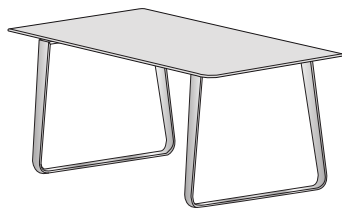

dining table brilliant chromed base
walnut

DIMENSIONS
H 740 - mm
W 2400 - mm
D 1000 - mm