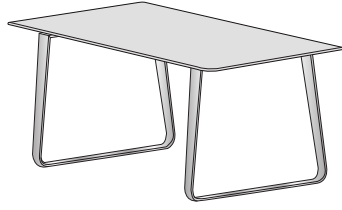

DIMENSIONS
H 740 - mm
W 2200 - mm
D 1000 - mm

dining table brilliant chromed base
walnut

DIMENSIONS
H 740 - mm
W 2200 - mm
D 1000 - mm

dining table white lacquered base
natural oak

DIMENSIONS
H 740 - mm
W 2200 - mm
D 1000 - mm

dining table black lacquered base
natural oak

DIMENSIONS
H 740 - mm
W 2200 - mm
D 1000 - mm

dining table black lacquered base
walnut

DIMENSIONS
H 740 - mm
W 2200 - mm
D 1000 - mm

dining table brilliant chromed base
white marble-effect ceramic stoneware

DIMENSIONS
H 740 - mm
W 2400 - mm
D 1000 - mm

dining table brilliant chromed base
white ceramic stoneware

DIMENSIONS
H 740 - mm
W 2400 - mm
D 1000 - mm

dining table brilliant chromed base
metallic anthracite ceramic stoneware