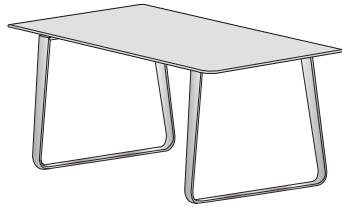

DIMENSIONS
H 740 - mm
W 2200 - mm
D 1000 - mm

dining table brilliant chromed base
walnut

DIMENSIONS
H 740 - mm
W 2200 - mm
D 1000 - mm

dining table white lacquered base
natural oak

DIMENSIONS
H 740 - mm
W 2200 - mm
D 1000 - mm

dining table black lacquered base
natural oak

DIMENSIONS
H 740 - mm
W 2200 - mm
D 1000 - mm

dining table black lacquered base
walnut

DIMENSIONS
H 740 - mm
W 2200 - mm
D 1000 - mm

dining table brilliant chromed base
white marble-effect ceramic stoneware

DIMENSIONS
H 740 - mm
W 2400 - mm
D 1000 - mm

dining table brilliant chromed base
white ceramic stoneware

DIMENSIONS
H 740 - mm
W 2400 - mm
D 1000 - mm

dining table brilliant chromed base
metallic anthracite ceramic stoneware