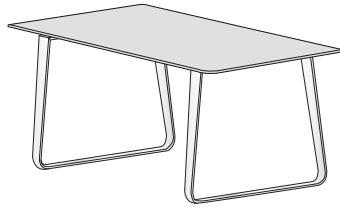

DIMENSIONS
H 740 - mm
W 2400 - mm
D 1000 - mm

dining table brilliant chromed base
white ceramic stoneware

DIMENSIONS
H 740 - mm
W 2400 - mm
D 1000 - mm

dining table brilliant chromed base
metallic anthracite ceramic stoneware

DIMENSIONS
H 740 - mm
W 2400 - mm
D 1000 - mm

dining table white lacquered base white
marble-effect ceramic stoneware

DIMENSIONS
H 740 - mm
W 2400 - mm
D 1000 - mm

dining table white lacquered base white ceramic stoneware

DIMENSIONS
H 740 - mm
W 2400 - mm
D 1000 - mm

dining table white lacquered base metallic anthracite ceramic stoneware

DIMENSIONS
H 740 - mm
W 2400 - mm
D 1000 - mm

dining table black lacquered base white marble-effect ceramic stoneware