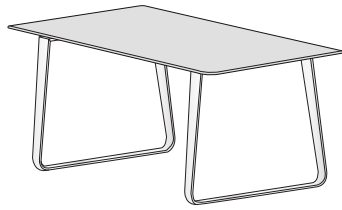

dining table black lacquered base
natural oak

DIMENSIONS
H 740 - mm
W 2200 - mm
D 1000 - mm

dining table black lacquered base
walnut

DIMENSIONS
H 740 - mm
W 2200 - mm
D 1000 - mm

dining table brilliant chromed base
white marble-effect ceramic stoneware

DIMENSIONS
H 740 - mm
W 2400 - mm
D 1000 - mm

dining table brilliant chromed base
white ceramic stoneware

DIMENSIONS
H 740 - mm
W 2400 - mm
D 1000 - mm

dining table brilliant chromed base
metallic anthracite ceramic stoneware

DIMENSIONS
H 740 - mm
W 2400 - mm
D 1000 - mm

dining table white lacquered base white
marble-effect ceramic stoneware

DIMENSIONS
H 740 - mm
W 2400 - mm
D 1000 - mm

dining table white lacquered base white ceramic stoneware