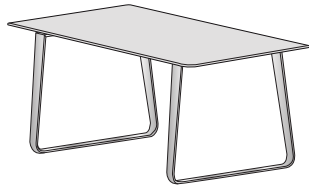

dining table brilliant chromed base
walnut

DIMENSIONS
H 740 - mm
W 2000 - mm
D 1000 - mm