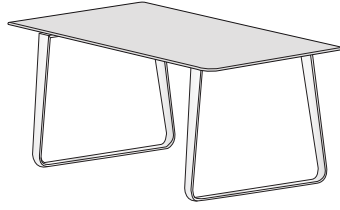

dining table black lacquered base
natural oak

DIMENSIONS
H 740 - mm
W 2200 - mm
D 1000 - mm

dining table black lacquered base
walnut

DIMENSIONS
H 740 - mm
W 2200 - mm
D 1000 - mm

dining table brilliant chromed base
white marble-effect ceramic stoneware

DIMENSIONS
H 740 - mm
W 2400 - mm
D 1000 - mm

dining table brilliant chromed base
white ceramic stoneware

DIMENSIONS
H 740 - mm
W 2400 - mm
D 1000 - mm

dining table brilliant chromed base
metallic anthracite ceramic stoneware

DIMENSIONS
H 740 - mm
W 2400 - mm
D 1000 - mm

dining table white lacquered base white
marble-effect ceramic stoneware

DIMENSIONS
H 740 - mm
W 2400 - mm
D 1000 - mm

dining table white lacquered base white ceramic stoneware