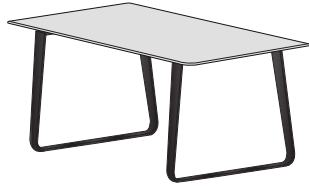

VILNA

Design by
Pagnon & Pelhaître

Description

A table of extremely pared-down lines comprising a top which is linked to the base by a large section frame with a plate to which the legs are attached. The top, which overhangs by around 12 cm, renders the structure barely visible. The designers present Vilna as an innovative table, a design object, with its overhanging top and sharp-looking metal base.

DIMENSIONS
H 740 - mm
W 1800 - mm
D 1000 - mm

dining table with integral extension
black lacquered base walnut

DIMENSIONS
H 740 - mm
W 1800 - mm
D 1000 - mm

dining table brilliant chromed base
natural oak

DIMENSIONS
H 740 - mm
W 2000 - mm
D 1000 - mm

dining table brilliant chromed base
walnut

DIMENSIONS
H 740 - mm
W 2000 - mm
D 1000 - mm

dining table white lacquered base
natural oak

DIMENSIONS
H 740 - mm
W 2000 - mm
D 1000 - mm

dining table black lacquered base
natural oak

DIMENSIONS
H 740 - mm
W 2000 - mm
D 1000 - mm

dining table black lacquered base
walnut

DIMENSIONS
H 740 - mm
W 2000 - mm
D 1000 - mm

dining table brilliant chromed base
natural oak