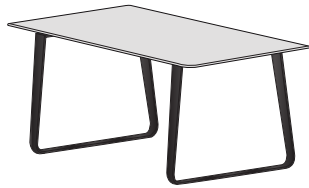

VILNA

Design by
Pagnon & Pelhaître

Description

A table of extremely pared-down lines comprising a top which is linked to the base by a large section frame with a plate to which the legs are attached. The top, which overhangs by around 12 cm, renders the structure barely visible. The designers present Vilna as an innovative table, a design object, with its overhanging top and sharp-looking metal base.

dining table black lacquered base
natural oak

DIMENSIONS
H 740 - mm
W 2000 - mm
D 1000 - mm

dining table black lacquered base
walnut

DIMENSIONS
H 740 - mm
W 2000 - mm
D 1000 - mm

dining table brilliant chromed base
natural oak

DIMENSIONS
H 740 - mm
W 2200 - mm
D 1000 - mm

dining table brilliant chromed base
walnut

DIMENSIONS
H 740 - mm
W 2200 - mm
D 1000 - mm

dining table white lacquered base
natural oak

DIMENSIONS
H 740 - mm
W 2200 - mm
D 1000 - mm

dining table black lacquered base
natural oak

DIMENSIONS
H 740 - mm
W 2200 - mm
D 1000 - mm

dining table black lacquered base
walnut

DIMENSIONS
H 740 - mm
W 2200 - mm
D 1000 - mm

dining table brilliant chromed base
white marble-effect ceramic stoneware