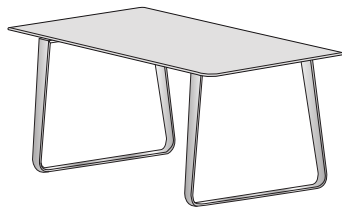

VILNA

Design by
Pagnon & Pelhaître

Description

A table of extremely pared-down lines comprising a top which is linked to the base by a large section frame with a plate to which the legs are attached. The top, which overhangs by around 12 cm, renders the structure barely visible. The designers present Vilna as an innovative table, a design object, with its overhanging top and sharp-looking metal base.

DIMENSIONS
H 740 - mm
W 2400 - mm
D 1000 - mm

dining table white lacquered base metallic anthracite ceramic stoneware

DIMENSIONS
H 740 - mm
W 2400 - mm
D 1000 - mm

dining table black lacquered base white marble-effect ceramic stoneware

DIMENSIONS
H 740 - mm
W 2400 - mm
D 1000 - mm

dining table black lacquered base white ceramic stoneware

DIMENSIONS
H 740 - mm
W 2400 - mm
D 1000 - mm

dining table black lacquered base
metallic anthracite ceramic stoneware

DIMENSIONS
H 740 - mm
W 2400 - mm
D 1000 - mm

dining table brilliant chromed base
natural oak

DIMENSIONS
H 740 - mm
W 2400 - mm
D 1000 - mm

dining table brilliant chromed base
smoked oak effect

DIMENSIONS
H 740 - mm
W 2400 - mm
D 1000 - mm