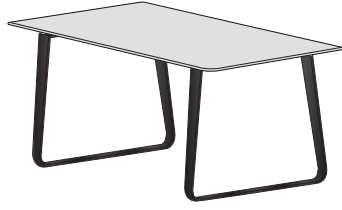

dining table black lacquered base
metallic anthracite ceramic stoneware

DIMENSIONS
H 740 - mm
W 2400 - mm
D 1000 - mm