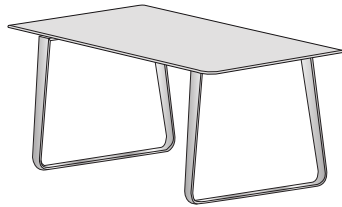

VILNA

Design by
Pagnon & Pelhaître

Description

A table of extremely pared-down lines comprising a top which is linked to the base by a large section frame with a plate to which the legs are attached. The top, which overhangs by around 12 cm, renders the structure barely visible. The designers present Vilna as an innovative table, a design object, with its overhanging top and sharp-looking metal base.

DIMENSIONS
H 740 - mm
W 2400 - mm
D 1000 - mm

dining table white lacquered base metallic anthracite ceramic stoneware

DIMENSIONS
H 740 - mm
W 2400 - mm
D 1000 - mm

dining table black lacquered base white marble-effect ceramic stoneware

DIMENSIONS
H 740 - mm
W 2400 - mm
D 1000 - mm

dining table black lacquered base white ceramic stoneware

DIMENSIONS
H 740 - mm
W 2400 - mm
D 1000 - mm

dining table black lacquered base
metallic anthracite ceramic stoneware

DIMENSIONS
H 740 - mm
W 2400 - mm
D 1000 - mm

dining table brilliant chromed base
natural oak

DIMENSIONS
H 740 - mm
W 2400 - mm
D 1000 - mm

dining table brilliant chromed base
smoked oak effect

DIMENSIONS
H 740 - mm
W 2400 - mm
D 1000 - mm