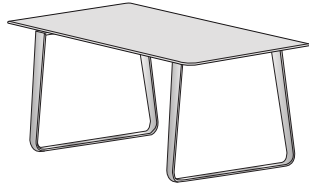

DIMENSIONS
H 740 - mm
W 1800 - mm
D 1000 - mm

dining table with integral extension
black lacquered base metallic
anthracite ceramic stoneware

DIMENSIONS
H 740 - mm
W 1800 - mm
D 1000 - mm

dining table with integral extension
brilliant chromed base natural oak

DIMENSIONS
H 740 - mm
W 1800 - mm
D 1000 - mm

dining table with integral extension
brilliant chromed base walnut

DIMENSIONS
H 740 - mm
W 1800 - mm
D 1000 - mm

dining table with integral extension
white lacquered base natural oak

DIMENSIONS
H 740 - mm
W 1800 - mm
D 1000 - mm

dining table with integral extension
white lacquered base walnut

DIMENSIONS
H 740 - mm
W 1800 - mm
D 1000 - mm

dining table with integral extension
black lacquered base natural oak

DIMENSIONS
H 740 - mm
W 1800 - mm
D 1000 - mm

dining table with integral extension
black lacquered base walnut

DIMENSIONS
H 740 - mm
W 1800 - mm
D 1000 - mm

dining table brilliant chromed base
natural oak