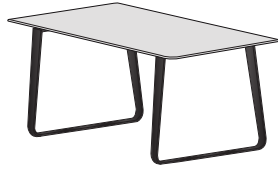

dining table black lacquered base
metallic anthracite ceramic stoneware

DIMENSIONS
H 740 - mm
W 1800 - mm
D 1000 - mm

dining table brilliant chromed base
natural oak

DIMENSIONS

H 740 - mm
W 1800 - mm
D 1000 - mm

dining table brilliant chromed base
walnut

DIMENSIONS

H 740 - mm
W 1800 - mm
D 1000 - mm

dining table white lacquered base
natural oak

DIMENSIONS

H 740 - mm
W 1800 - mm
D 1000 - mm

dining table black lacquered base
natural oak

DIMENSIONS

H 740 - mm
W 1800 - mm
D 1000 - mm

dining table black lacquered base
walnut

DIMENSIONS
H 740 - mm
W 1800 - mm
D 1000 - mm

dining table with integral extension
brilliant chromed base white marble-
effect ceramic stoneware

DIMENSIONS
H 740 - mm
W 1800 - mm
D 1000 - mm

dining table with integral extension
brilliant chromed base white ceramic
stoneware

DIMENSIONS
H 740 - mm
W 1800 - mm
D 1000 - mm

dining table with integral extension
brilliant chromed base metallic
anthracite ceramic stoneware