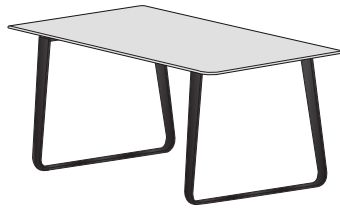

DIMENSIONS
H 740 - mm
W 2400 - mm
D 1000 - mm

dining table brilliant chromed base
white ceramic stoneware

DIMENSIONS
H 740 - mm
W 2400 - mm
D 1000 - mm

dining table brilliant chromed base
metallic anthracite ceramic stoneware

DIMENSIONS
H 740 - mm
W 2400 - mm
D 1000 - mm

dining table white lacquered base white
marble-effect ceramic stoneware

DIMENSIONS
H 740 - mm
W 2400 - mm
D 1000 - mm

dining table white lacquered base white ceramic stoneware

DIMENSIONS
H 740 - mm
W 2400 - mm
D 1000 - mm

dining table white lacquered base metallic anthracite ceramic stoneware

DIMENSIONS
H 740 - mm
W 2400 - mm
D 1000 - mm

dining table black lacquered base white marble-effect ceramic stoneware