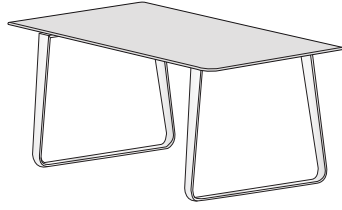

dining table white lacquered base
natural oak

DIMENSIONS

H 740 - mm
W 2400 - mm
D 1000 - mm