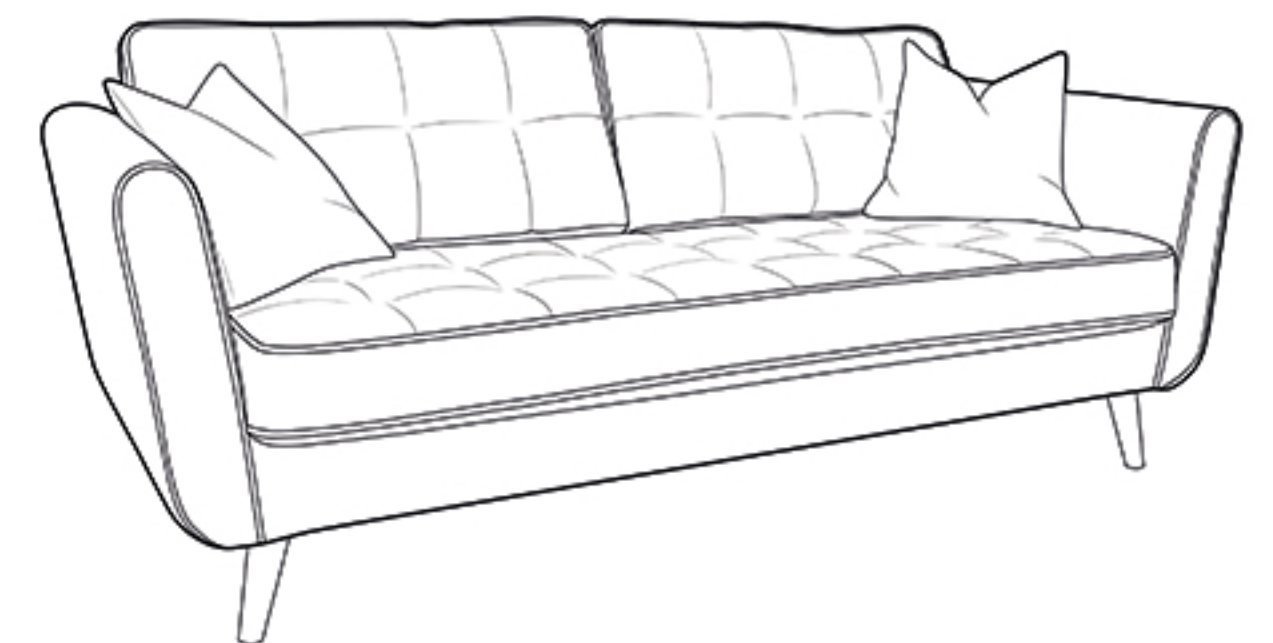

FABRIC LOCATION OPTIONS:

Plain all over

FABRIC LOCATION GUIDE:

Fabric 1  
(Plain)

Scatter 1

Scatter 2

All items are available to order in any of the fabric location options as shown above, in any plain fabrics shown in the store swatch,

SIZE OPTIONS:

Large Corner Group  
H86 x W243 x D94/204cm

Large Corner Group  
H86 x W243 x D94/204cm

Large Sofa  
H86 x W213 x D94cm

Small Sofa  
H86 x W169 x D94cm

Snuggler Chair  
H85 x W126 x D94cm

Chair  
H86 x W96 x D94cm