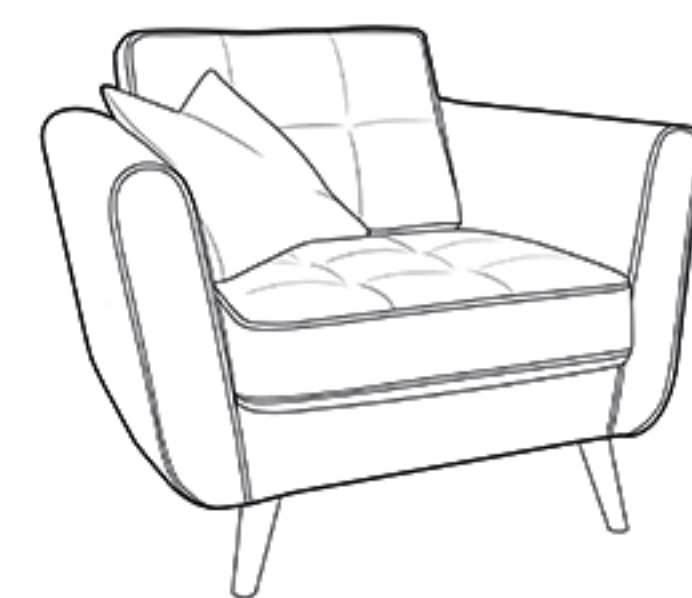

FABRIC LOCATION OPTIONS:

Plain all over

FABRIC LOCATION GUIDE:

Fabric 1  
(Plain)

Scatter 1

Scatter 2

All items are available to order in any of the fabric location options as shown above, in any plain fabrics shown in the store swatch,

SIZE OPTIONS:

Large Corner Group  
H86 x W243 x D94/204cm

Large Corner Group  
H86 x W243 x D94/204cm

Large Sofa  
H86 x W213 x D94cm

Small Sofa  
H86 x W169 x D94cm

Snuggler Chair  
H85 x W126 x D94cm

Chair  
H86 x W96 x D94cm