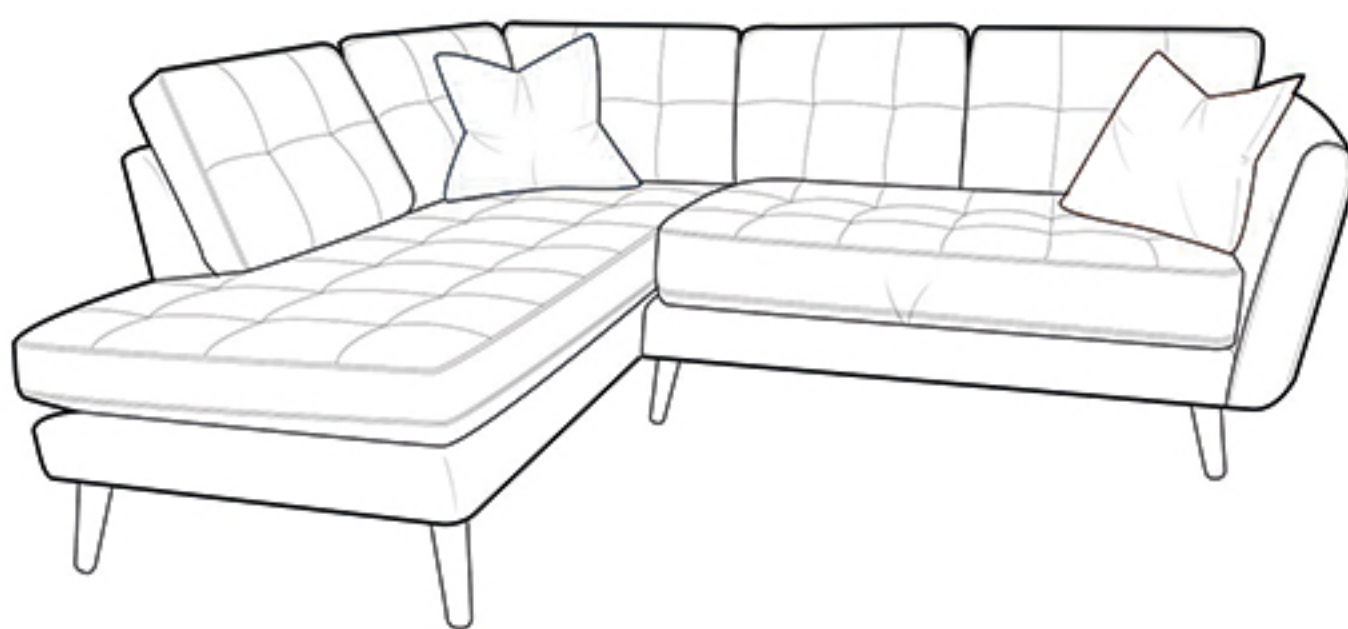

FABRIC LOCATION OPTIONS:

Plain all over

FABRIC LOCATION GUIDE:

Fabric 1  
(Plain)

Scatter 1

Scatter 2

All items are available to order in any of the fabric location options as shown above, in any plain fabrics shown in the store swatch,

SIZE OPTIONS:

Large Corner Group  
H86 x W243 x D94/204cm

Large Corner Group  
H86 x W243 x D94/204cm

Large Sofa  
H86 x W213 x D94cm

Small Sofa  
H86 x W169 x D94cm

Snuggler Chair  
H85 x W126 x D94cm

Chair  
H86 x W96 x D94cm