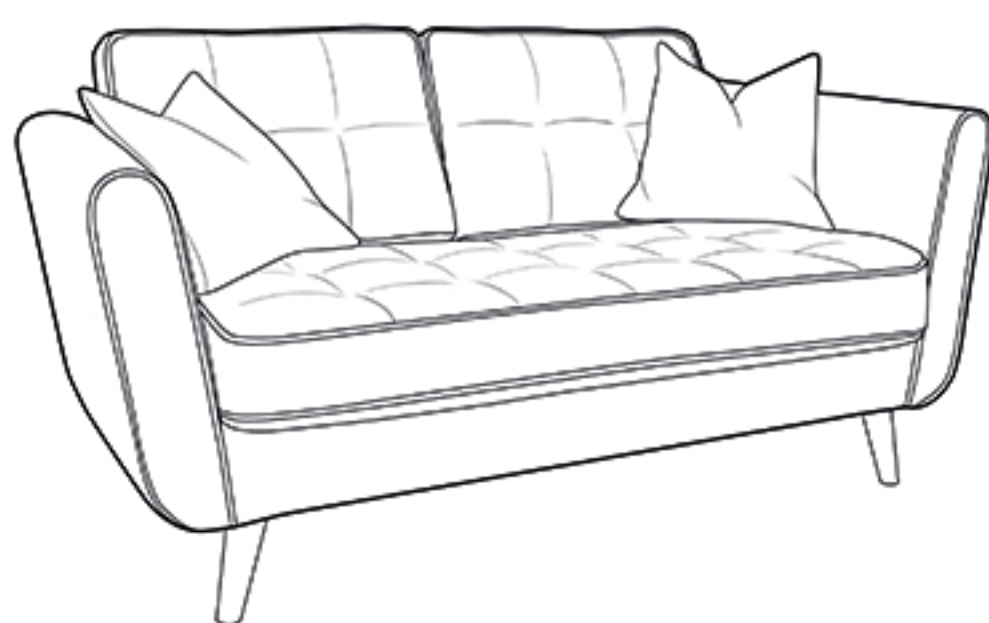

FABRIC LOCATION OPTIONS:

Plain all over

FABRIC LOCATION GUIDE:

Fabric 1  
(Plain)

Scatter 1

Scatter 2

All items are available to order in any of the fabric location options as shown above, in any plain fabrics shown in the store swatch,

SIZE OPTIONS:

Large Corner Group  
H86 x W243 x D94/204cm

Large Corner Group  
H86 x W243 x D94/204cm

Large Sofa  
H86 x W213 x D94cm

Small Sofa  
H86 x W169 x D94cm

Snuggler Chair  
H85 x W126 x D94cm

Chair  
H86 x W96 x D94cm