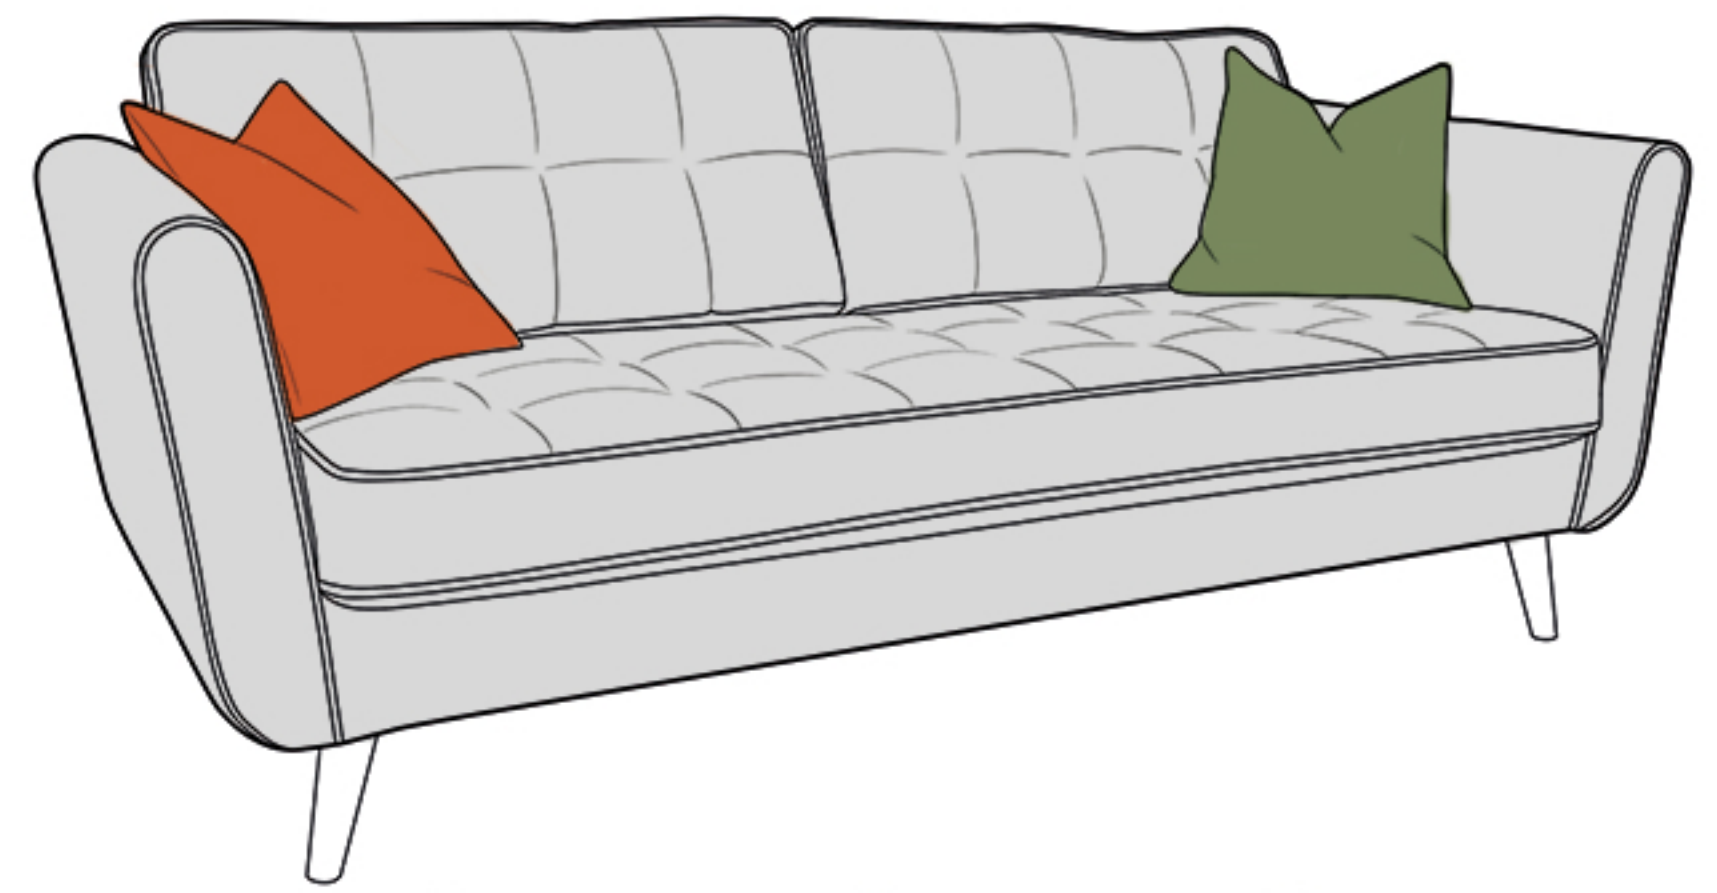

FABRIC LOCATION OPTIONS:

Plain all over

FABRIC LOCATION GUIDE:

Fabric 1  
(Plain)

Scatter 1

Scatter 2

All items are available to order in any of the fabric location options as shown above, in any plain fabrics shown in the store swatch,

SIZE OPTIONS:

Large Corner Group  
H86 x W243 x D94/204cm

Large Corner Group  
H86 x W243 x D94/204cm

Large Sofa  
H86 x W213 x D94cm

Small Sofa  
H86 x W169 x D94cm

Snuggler Chair  
H85 x W126 x D94cm

Chair  
H86 x W96 x D94cm