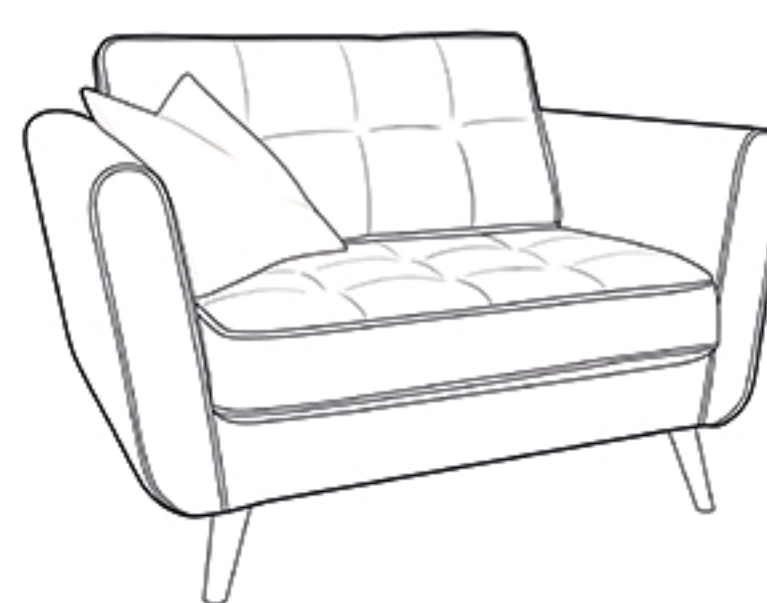

FABRIC LOCATION OPTIONS:

Plain all over

FABRIC LOCATION GUIDE:

Fabric 1  
(Plain)

Scatter 1

Scatter 2

All items are available to order in any of the fabric location options as shown above, in any plain fabrics shown in the store swatch,

SIZE OPTIONS:

Large Corner Group  
H86 x W243 x D94/204cm

Large Corner Group  
H86 x W243 x D94/204cm

Large Sofa  
H86 x W213 x D94cm

Small Sofa  
H86 x W169 x D94cm

Snuggler Chair  
H85 x W126 x D94cm

Chair  
H86 x W96 x D94cm