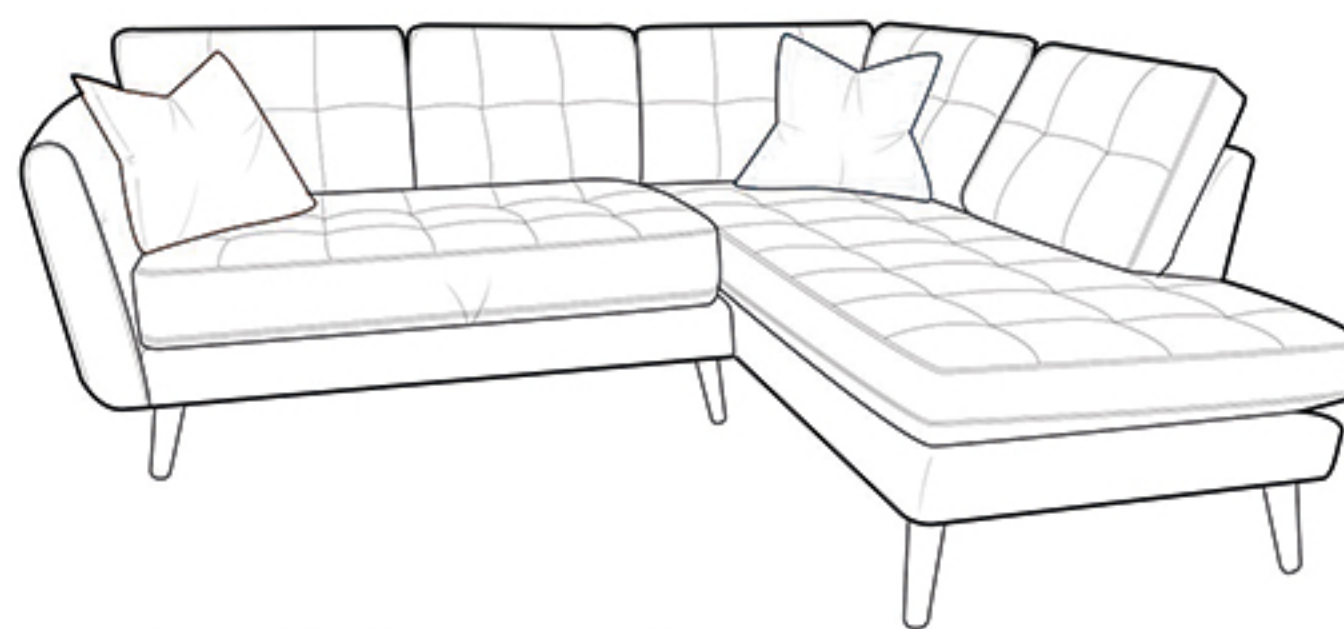

FABRIC LOCATION OPTIONS:

Plain all over

FABRIC LOCATION GUIDE:

Fabric 1  
(Plain)

Scatter 1

Scatter 2

All items are available to order in any of the fabric location options as shown above, in any plain fabrics shown in the store swatch,

SIZE OPTIONS:

Large Corner Group  
H86 x W243 x D94/204cm

Large Corner Group  
H86 x W243 x D94/204cm

Large Sofa  
H86 x W213 x D94cm

Small Sofa  
H86 x W169 x D94cm

Snuggler Chair  
H85 x W126 x D94cm

Chair  
H86 x W96 x D94cm