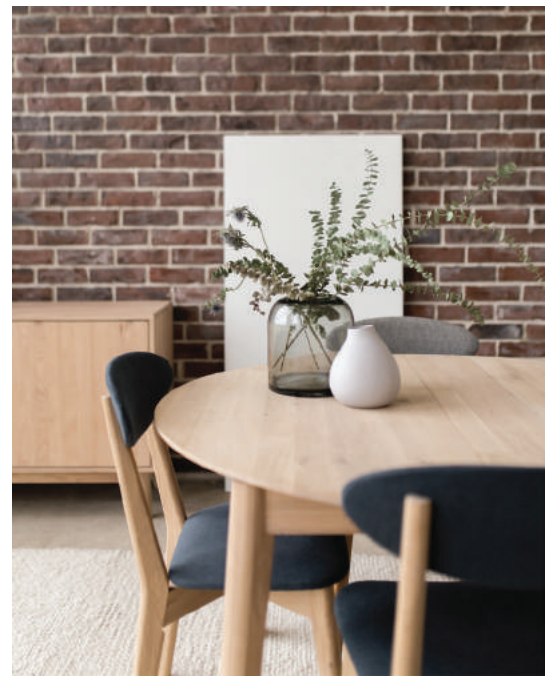

NARVIK

Cookes

LIFE *well furnished*

NARVIK

NARVIK encompasses the very best in design, style and practicality. It is available in beautifully finished and crafted solid oak surfaces. Active wood surfaces, good quality soft close functions for storage creates a modern life feeling together with retro touch. The angles are softened and the streamlined forms of the items remind of cars and airplanes aerodynamic lines. Worldwide success in todays furniture encourage us together with Danish designer to develop NARVIK. The milled rounded handles is not only a design solution and a beautiful detail of this collection, but also convenient functional solution. The collection also has dining tables which ones with more guests you can easily expand, with the help of a synchronized extension mechanism.

Cookes | LIFE well furnished

Type 1
Bookcase
3 drawers
2 open shelves
W900xD450xH1900

Type 2
Display cabinet
4 doors
W900xD450xH1900

Type 3
Sideboard
2 doors
W1218xD450xH800

Type 4
Sideboard
2 sliding doors
4 drawers
W1800xD450xH800

Type 7
TV unit
2 sliding doors
W1500xD450xH630

Type 6
Round coffee table
D 1000xH500

Type 14
Round coffee table
D 600xH500

Type 13
Coffee table ellipse
shape
1200x800xH500

Type 16
Dining round
table
D 1100xH750

Type 17
Dining table round
with butterfly
extension
D 1200(1x400)xH750

Type 10
Kitchen table ellipse
shape fixed
1200x800xH750

Type 5
Kitchen table ellipse
shape fixed
1600x1000xH750

Type 8
Dining table ellipse
shape fixed
2200x1000xH750