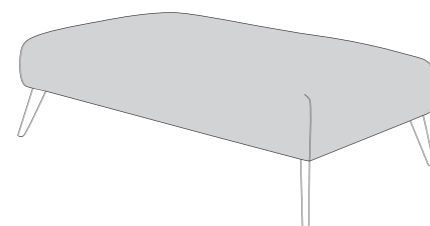

15/01/2020

HOUSTEN COVER GUIDE: STANDARD BACK ONLY

Please use this guide when ordering the following pieces to clarify cover options.

3 Seater Sofa (3ST)

2 Seater Sofa (2ST)

Arm Chair (1ST)

-  **COVER 1**
(BODY)
-  **COVER 2**
(SCATTER)

Scatter Cushions

Scatter
Cushions

Flanged Edge
Front = Cover 2
Back = Cover 1

ACCENT PIECES

Money Penny
Accent Chair (ACH)

Money Penny
Footstool (FST)

Jagger
Footstool (FST)

Cookes

LIFE well furnished

HOUSTEN DIMENSIONS (CM)

AVAILABLE PIECES	HEIGHT 1	OUTBACK HEIGHT	WIDTH 2	DEPTH 3	ARM HEIGHT	SEAT HEIGHT 4	SEAT DEPTH 5	SEAT WIDTH 6	ACCESS DIAGONAL 7	WEIGHT (KG)	SCATTER CUSHION NO.
3 SEATER SOFA (3ST)	99	74	207	95	69	55	56	163	224	54.5	2
2 SEATER SOFA (2ST)	99	74	180	95	69	55	56	136	201	50	2
ARMCHAIR (1ST)	99	74	107	95	69	55	56	64	139	37	1
ACCENT PIECES											
MONEY PENNY ACCENT CHAIR (ACH)	86	74	76	78	63	50	38	54	105	33.5	N/A
MONEY PENNY FOOTSTOOL (FST)	N/A	N/A	77	77	N/A	47	N/A	N/A	103	2	N/A
JAGGER FOOTSTOOL (FST)	37	N/A	106	65	N/A	N/A	N/A	N/A	75	14.5	N/A