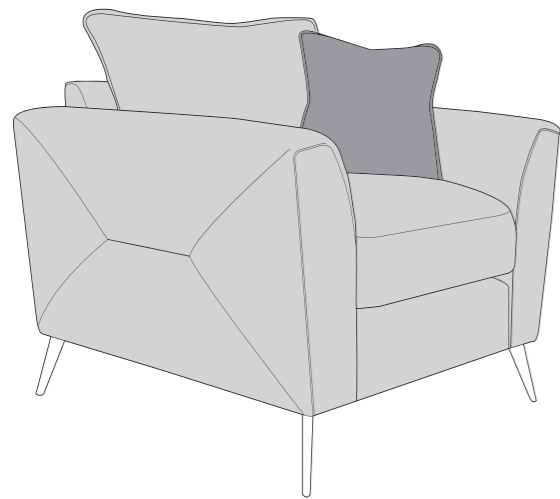

15/01/2020

HOUSTEN COVER GUIDE: STANDARD BACK ONLY

Please use this guide when ordering the following pieces to clarify cover options.

3 Seater Sofa (3ST)

2 Seater Sofa (2ST)

Arm Chair (1ST)

-  **COVER 1**
(BODY)
-  **COVER 2**
(SCATTER)

Scatter Cushions

Scatter
Cushions

Flanged Edge
Front = Cover 2
Back = Cover 1

ACCENT PIECES

Money Penny
Accent Chair (ACH)

Money Penny
Footstool (FST)

Jagger
Footstool (FST)

Cookes

LIFE well furnished

HOUSTEN DIMENSIONS (CM)

AVAILABLE PIECES	HEIGHT 1	OUTBACK HEIGHT	WIDTH 2	DEPTH 3	ARM HEIGHT	SEAT HEIGHT 4	SEAT DEPTH 5	SEAT WIDTH 6	ACCESS DIAGONAL 7	WEIGHT (KG)	SCATTER CUSHION NO.
3 SEATER SOFA (3ST)	99	74	207	95	69	55	56	163	224	54.5	2
2 SEATER SOFA (2ST)	99	74	180	95	69	55	56	136	201	50	2
ARMCHAIR (1ST)	99	74	107	95	69	55	56	64	139	37	1
ACCENT PIECES											
MONEY PENNY ACCENT CHAIR (ACH)	86	74	76	78	63	50	38	54	105	33.5	N/A
MONEY PENNY FOOTSTOOL (FST)	N/A	N/A	77	77	N/A	47	N/A	N/A	103	2	N/A
JAGGER FOOTSTOOL (FST)	37	N/A	106	65	N/A	N/A	N/A	N/A	75	14.5	N/A