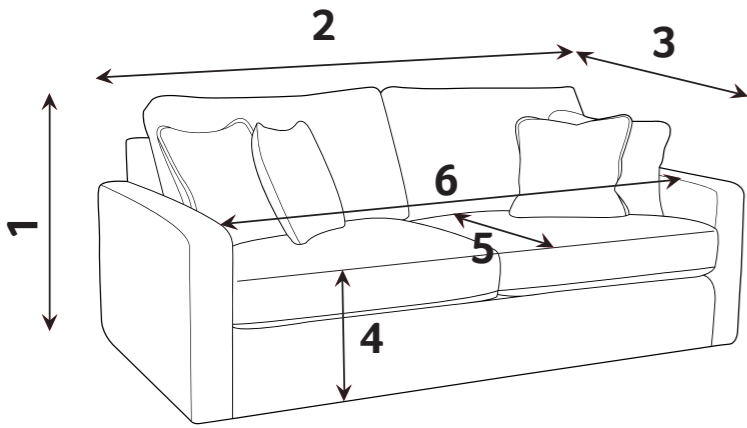

LIFE well furnished

HOUSTEN DIMENSIONS (CM)

AVAILABLE PIECES	HEIGHT 1	OUTBACK HEIGHT	WIDTH 2	DEPTH 3	ARM HEIGHT	SEAT HEIGHT 4	SEAT DEPTH 5	SEAT WIDTH 6	ACCESS DIAGONAL 7	WEIGHT (KG)	SCATTER CUSHION NO.
3 SEATER SOFA (3ST)	99	74	207	95	69	55	56	163	224	54.5	2
2 SEATER SOFA (2ST)	99	74	180	95	69	55	56	136	201	50	2
ARMCHAIR (1ST)	99	74	107	95	69	55	56	64	139	37	1
ACCENT PIECES											
MONEY PENNY ACCENT CHAIR (ACH)	86	74	76	78	63	50	38	54	105	33.5	N/A
MONEY PENNY FOOTSTOOL (FST)	N/A	N/A	77	77	N/A	47	N/A	N/A	103	2	N/A
JAGGER FOOTSTOOL (FST)	37	N/A	106	65	N/A	N/A	N/A	N/A	75	14.5	N/A

* Hardwood & composite board frame.

* Fibre filled reversible backs for added comfort.

* Serpentine seat springs & silent wire.

* Dowelled, screwed, glued & stapled joinery.

* Fibre filled scatters included.

Check the diagonal access dimension to ensure furniture will fit in your home.

- 1 - HEIGHT
- 2 - WIDTH
- 3 - DEPTH
- 4 - SEAT HEIGHT
- 5 - SEAT DEPTH (STD & PILLOW)
- 6 - SEAT WIDTH
- 7 - DIAGONAL ACCESS