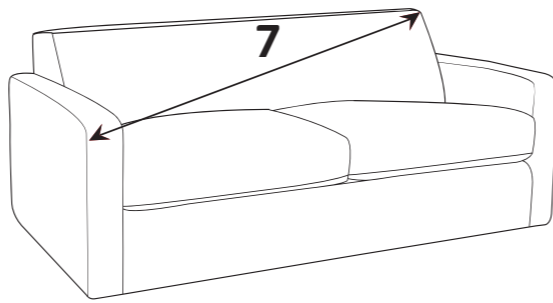

LIFE well furnished

HOUSTEN DIMENSIONS (CM)

AVAILABLE PIECES	HEIGHT 1	OUTBACK HEIGHT	WIDTH 2	DEPTH 3	ARM HEIGHT	SEAT HEIGHT 4	SEAT DEPTH 5	SEAT WIDTH 6	ACCESS DIAGONAL 7	WEIGHT (KG)	SCATTER CUSHION NO.
3 SEATER SOFA (3ST)	99	74	207	95	69	55	56	163	224	54.5	2
2 SEATER SOFA (2ST)	99	74	180	95	69	55	56	136	201	50	2
ARMCHAIR (1ST)	99	74	107	95	69	55	56	64	139	37	1
ACCENT PIECES											
MONEY PENNY ACCENT CHAIR (ACH)	86	74	76	78	63	50	38	54	105	33.5	N/A
MONEY PENNY FOOTSTOOL (FST)	N/A	N/A	77	77	N/A	47	N/A	N/A	103	2	N/A
JAGGER FOOTSTOOL (FST)	37	N/A	106	65	N/A	N/A	N/A	N/A	75	14.5	N/A

* Superloop back springs.

* Brushed Gold Foot/Gold Piping, Brushed Chrome foot/Silver Piping

* Award winning foamflex seat interior with 5 year guarantee.

OR Brushed Black foot/Black Piping.

DIMENSION GUIDE

Check the diagonal access dimension to ensure furniture will fit in your home.

- 1 - HEIGHT
- 2 - WIDTH
- 3 - DEPTH
- 4 - SEAT HEIGHT
- 5 - SEAT DEPTH (STD & PILLOW)
- 6 - SEAT WIDTH
- 7 - DIAGONAL ACCESS