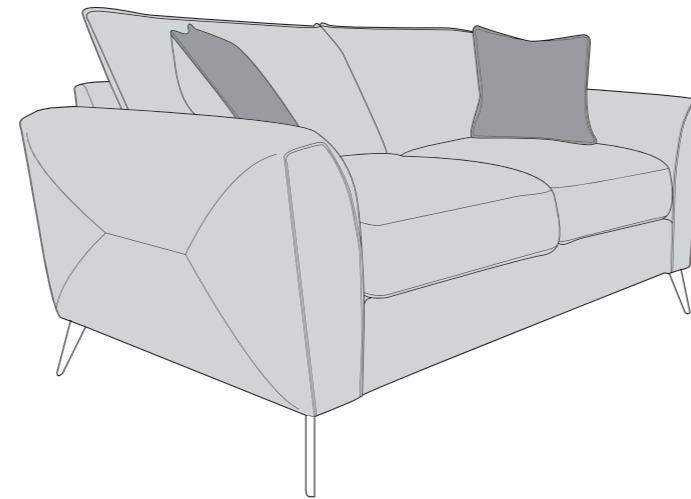

15/01/2020

HOUSTEN COVER GUIDE: STANDARD BACK ONLY

Please use this guide when ordering the following pieces to clarify cover options.

3 Seater Sofa (3ST)

2 Seater Sofa (2ST)

Arm Chair (1ST)

-  **COVER 1**
(BODY)
-  **COVER 2**
(SCATTER)

Scatter Cushions

Scatter
Cushions

Flanged Edge
Front = Cover 2
Back = Cover 1

ACCENT PIECES

Money Penny
Accent Chair (ACH)

Money Penny
Footstool (FST)

Jagger
Footstool (FST)

Cookes

LIFE well furnished

HOUSTEN DIMENSIONS (CM)

AVAILABLE PIECES	HEIGHT 1	OUTBACK HEIGHT	WIDTH 2	DEPTH 3	ARM HEIGHT	SEAT HEIGHT 4	SEAT DEPTH 5	SEAT WIDTH 6	ACCESS DIAGONAL 7	WEIGHT (KG)	SCATTER CUSHION NO.
3 SEATER SOFA (3ST)	99	74	207	95	69	55	56	163	224	54.5	2
2 SEATER SOFA (2ST)	99	74	180	95	69	55	56	136	201	50	2
ARMCHAIR (1ST)	99	74	107	95	69	55	56	64	139	37	1
ACCENT PIECES											
MONEY PENNY ACCENT CHAIR (ACH)	86	74	76	78	63	50	38	54	105	33.5	N/A
MONEY PENNY FOOTSTOOL (FST)	N/A	N/A	77	77	N/A	47	N/A	N/A	103	2	N/A
JAGGER FOOTSTOOL (FST)	37	N/A	106	65	N/A	N/A	N/A	N/A	75	14.5	N/A