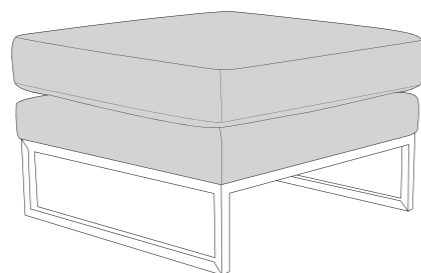

15/01/2020

HOUSTEN COVER GUIDE: STANDARD BACK ONLY

Please use this guide when ordering the following pieces to clarify cover options.

3 Seater Sofa (3ST)

2 Seater Sofa (2ST)

Arm Chair (1ST)

-  **COVER 1**
(BODY)
-  **COVER 2**
(SCATTER)

Scatter Cushions

Scatter
Cushions

Flanged Edge
Front = Cover 2
Back = Cover 1

ACCENT PIECES

Money Penny
Accent Chair (ACH)

Money Penny
Footstool (FST)

Jagger
Footstool (FST)

Cookes

LIFE well furnished

HOUSTEN DIMENSIONS (CM)

AVAILABLE PIECES	HEIGHT 1	OUTBACK HEIGHT	WIDTH 2	DEPTH 3	ARM HEIGHT	SEAT HEIGHT 4	SEAT DEPTH 5	SEAT WIDTH 6	ACCESS DIAGONAL 7	WEIGHT (KG)	SCATTER CUSHION NO.
3 SEATER SOFA (3ST)	99	74	207	95	69	55	56	163	224	54.5	2
2 SEATER SOFA (2ST)	99	74	180	95	69	55	56	136	201	50	2
ARMCHAIR (1ST)	99	74	107	95	69	55	56	64	139	37	1
ACCENT PIECES											
MONEY PENNY ACCENT CHAIR (ACH)	86	74	76	78	63	50	38	54	105	33.5	N/A
MONEY PENNY FOOTSTOOL (FST)	N/A	N/A	77	77	N/A	47	N/A	N/A	103	2	N/A
JAGGER FOOTSTOOL (FST)	37	N/A	106	65	N/A	N/A	N/A	N/A	75	14.5	N/A