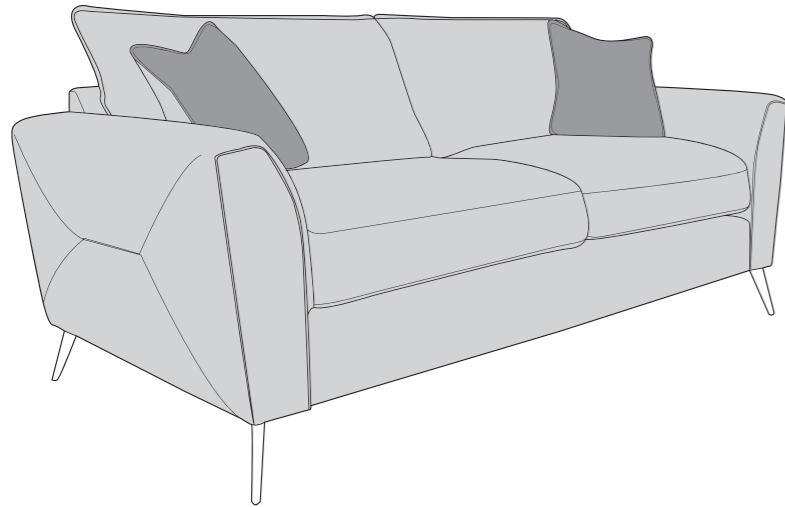

15/01/2020

HOUSTEN COVER GUIDE: STANDARD BACK ONLY

Please use this guide when ordering the following pieces to clarify cover options.

3 Seater Sofa (3ST)

2 Seater Sofa (2ST)

Arm Chair (1ST)

-  **COVER 1**
(BODY)
-  **COVER 2**
(SCATTER)

Scatter Cushions

Scatter
Cushions

Flanged Edge
Front = Cover 2
Back = Cover 1

ACCENT PIECES

Money Penny
Accent Chair (ACH)

Money Penny
Footstool (FST)

Jagger
Footstool (FST)

Cookes

LIFE well furnished

HOUSTEN DIMENSIONS (CM)

AVAILABLE PIECES	HEIGHT 1	OUTBACK HEIGHT	WIDTH 2	DEPTH 3	ARM HEIGHT	SEAT HEIGHT 4	SEAT DEPTH 5	SEAT WIDTH 6	ACCESS DIAGONAL 7	WEIGHT (KG)	SCATTER CUSHION NO.
3 SEATER SOFA (3ST)	99	74	207	95	69	55	56	163	224	54.5	2
2 SEATER SOFA (2ST)	99	74	180	95	69	55	56	136	201	50	2
ARMCHAIR (1ST)	99	74	107	95	69	55	56	64	139	37	1
ACCENT PIECES											
MONEY PENNY ACCENT CHAIR (ACH)	86	74	76	78	63	50	38	54	105	33.5	N/A
MONEY PENNY FOOTSTOOL (FST)	N/A	N/A	77	77	N/A	47	N/A	N/A	103	2	N/A
JAGGER FOOTSTOOL (FST)	37	N/A	106	65	N/A	N/A	N/A	N/A	75	14.5	N/A