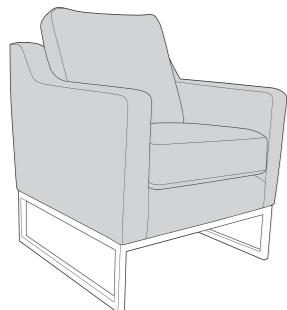

15/01/2020

HOUSTEN COVER GUIDE: STANDARD BACK ONLY

Please use this guide when ordering the following pieces to clarify cover options.

3 Seater Sofa (3ST)

2 Seater Sofa (2ST)

Arm Chair (1ST)

-  **COVER 1**
(BODY)
-  **COVER 2**
(SCATTER)

Scatter Cushions

Scatter
Cushions

Flanged Edge
Front = Cover 2
Back = Cover 1

ACCENT PIECES

Money Penny
Accent Chair (ACH)

Money Penny
Footstool (FST)

Jagger
Footstool (FST)

Cookes

LIFE well furnished

HOUSTEN DIMENSIONS (CM)

AVAILABLE PIECES	HEIGHT 1	OUTBACK HEIGHT	WIDTH 2	DEPTH 3	ARM HEIGHT	SEAT HEIGHT 4	SEAT DEPTH 5	SEAT WIDTH 6	ACCESS DIAGONAL 7	WEIGHT (KG)	SCATTER CUSHION NO.
3 SEATER SOFA (3ST)	99	74	207	95	69	55	56	163	224	54.5	2
2 SEATER SOFA (2ST)	99	74	180	95	69	55	56	136	201	50	2
ARMCHAIR (1ST)	99	74	107	95	69	55	56	64	139	37	1
ACCENT PIECES											
MONEY PENNY ACCENT CHAIR (ACH)	86	74	76	78	63	50	38	54	105	33.5	N/A
MONEY PENNY FOOTSTOOL (FST)	N/A	N/A	77	77	N/A	47	N/A	N/A	103	2	N/A
JAGGER FOOTSTOOL (FST)	37	N/A	106	65	N/A	N/A	N/A	N/A	75	14.5	N/A