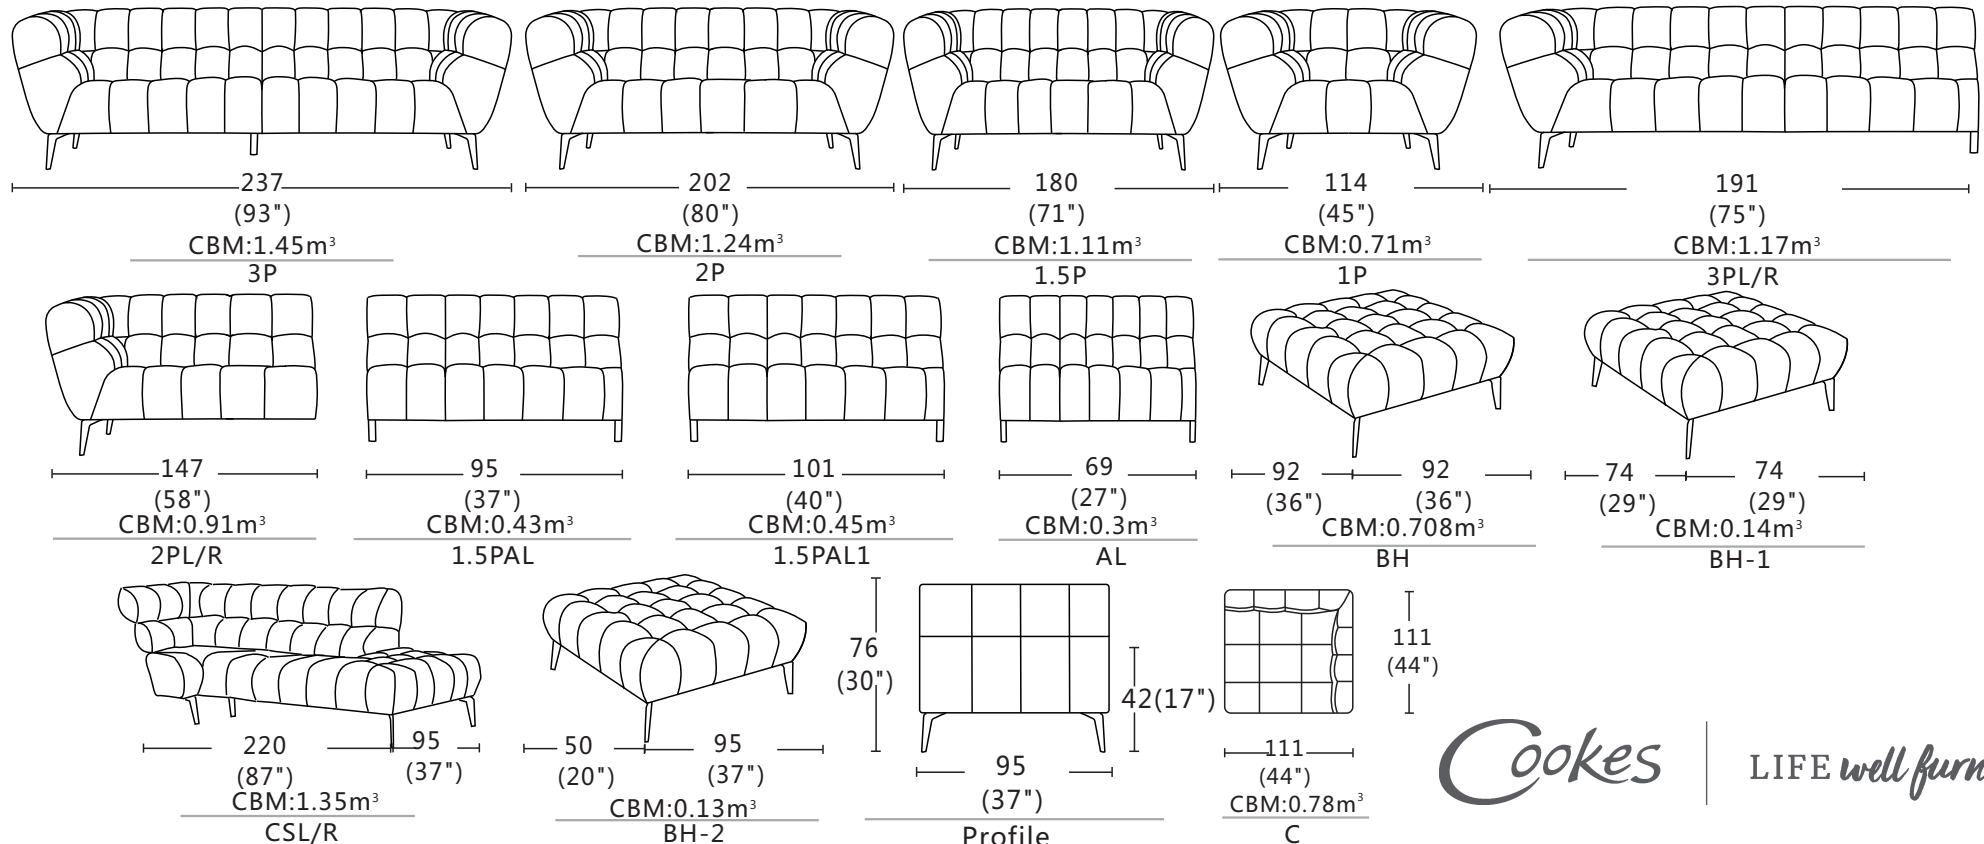

# Cookes Collection Thames

*Cookes*

| LIFE *well furnished*

Structure:

Plywood and Solid wood

Seat: Elastic webbing + a little no sag spring

Back rest: Elastic webbing

Seat Cushion:

24KG/M<sup>3</sup> + 30KG/M<sup>3</sup>

High resilient foam

Back Cushion:

22KG/M<sup>3</sup> + 26KG/M<sup>3</sup>

High resilient foam

Cushion removable:

Not available

Functionality:

Not available

Sofa Legs:

iron feet 17.5cm

Feet Disassembly:

Yes

This information is based on the latest product information available at the time of printing. The right to discontinue and make changes is reserved